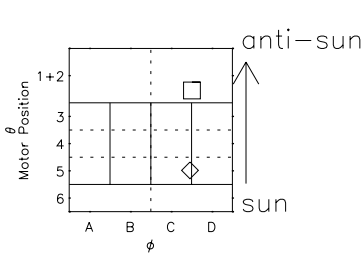

Galileo EPD Real Elevation Anisotropies 96223

Software Version: RTELEV_FLUX V 1.20
Data Production: 06-03-00
Plot Production: Fri Sep 14 07:21:04 2001
Color File: wondr3
Geofactor File: 1.1

◇ = Jupiter look direction
□ = Corotation look direction