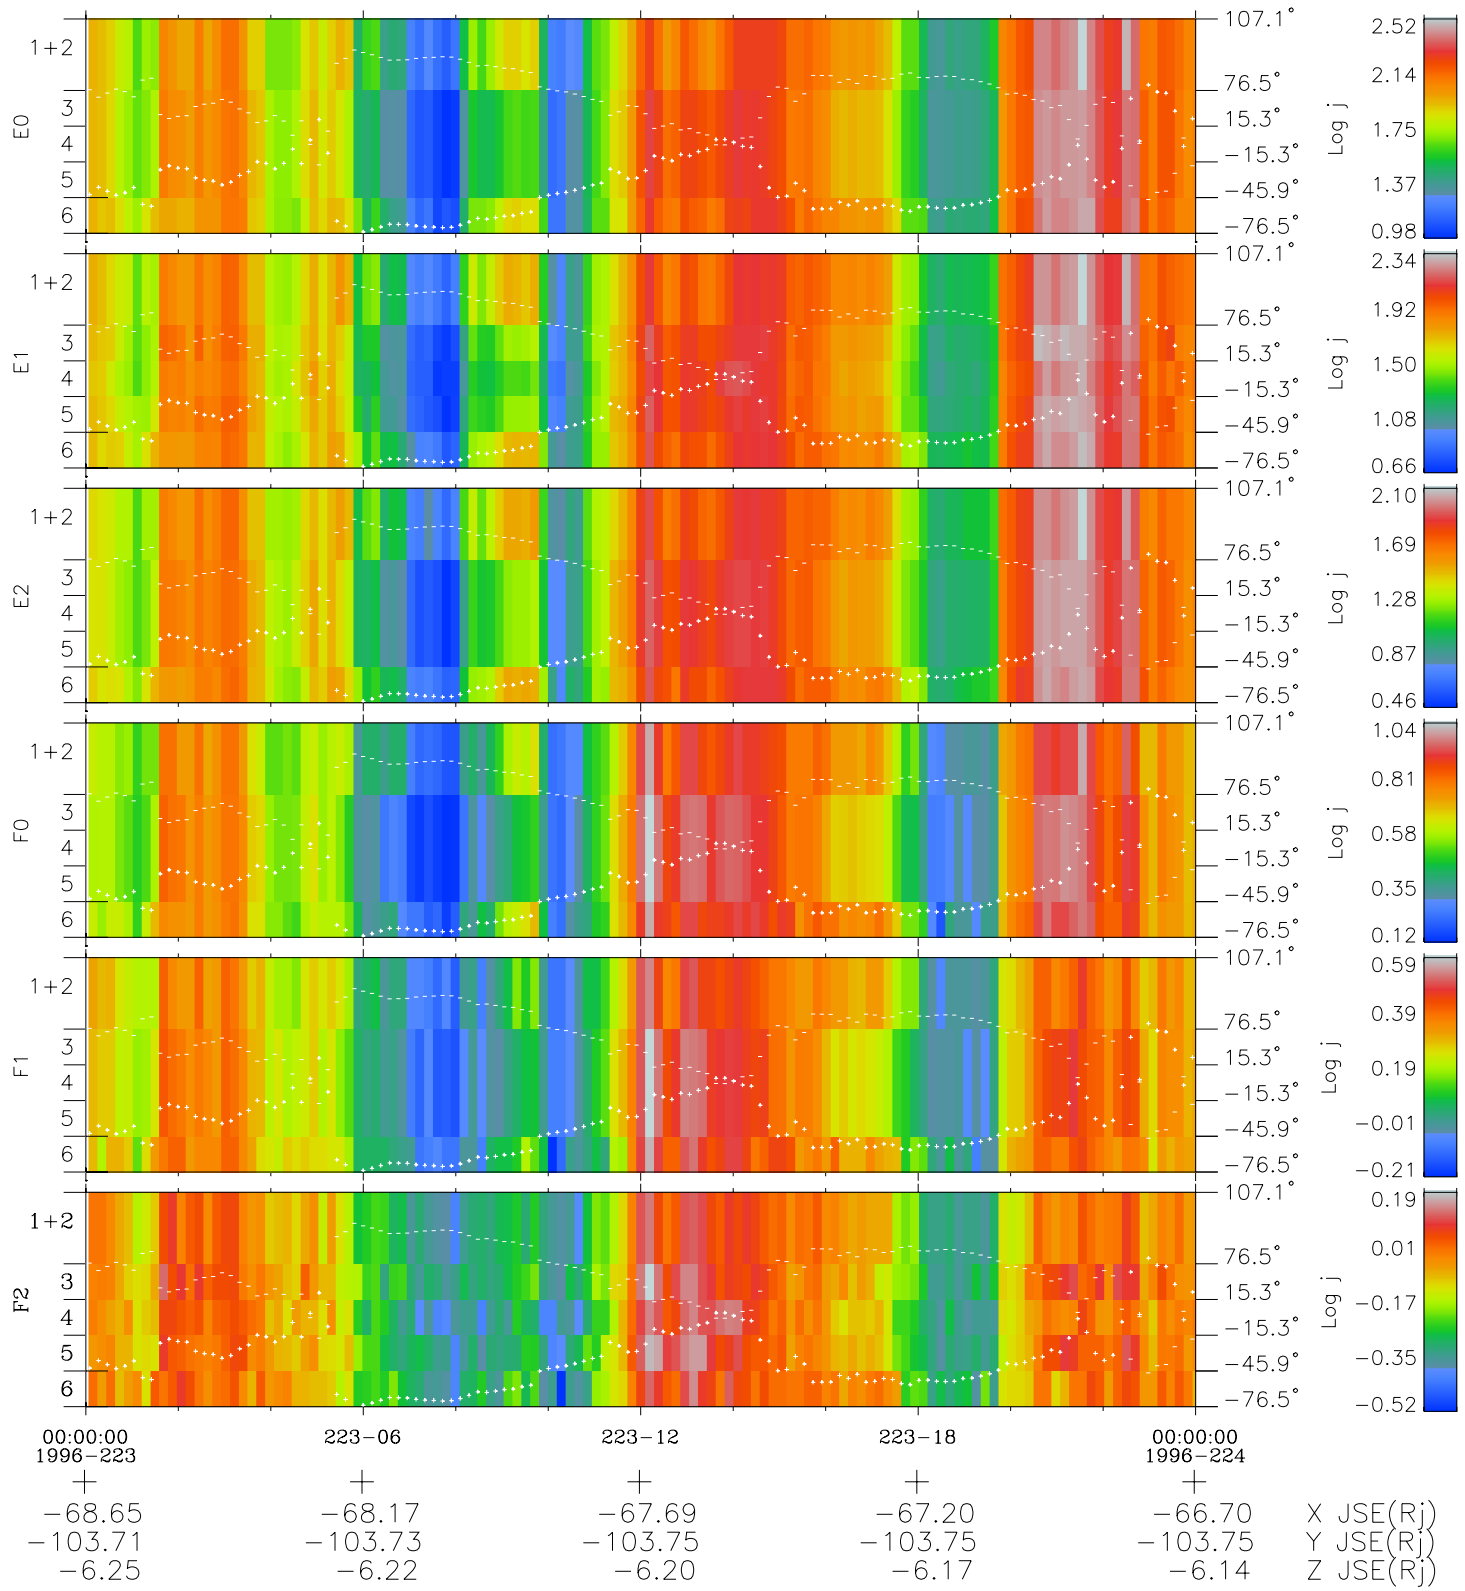

Galileo EPD Real Elevation Anisotropies 96223

Software Version: RTELEV_FLUX V 1.20
Data Production: 06-03-00
Plot Production: Fri Sep 14 07:21:04 2001
Color File: wondr3
Geofactor File: 1.1

◇ = Jupiter look direction
□ = Corotation look direction