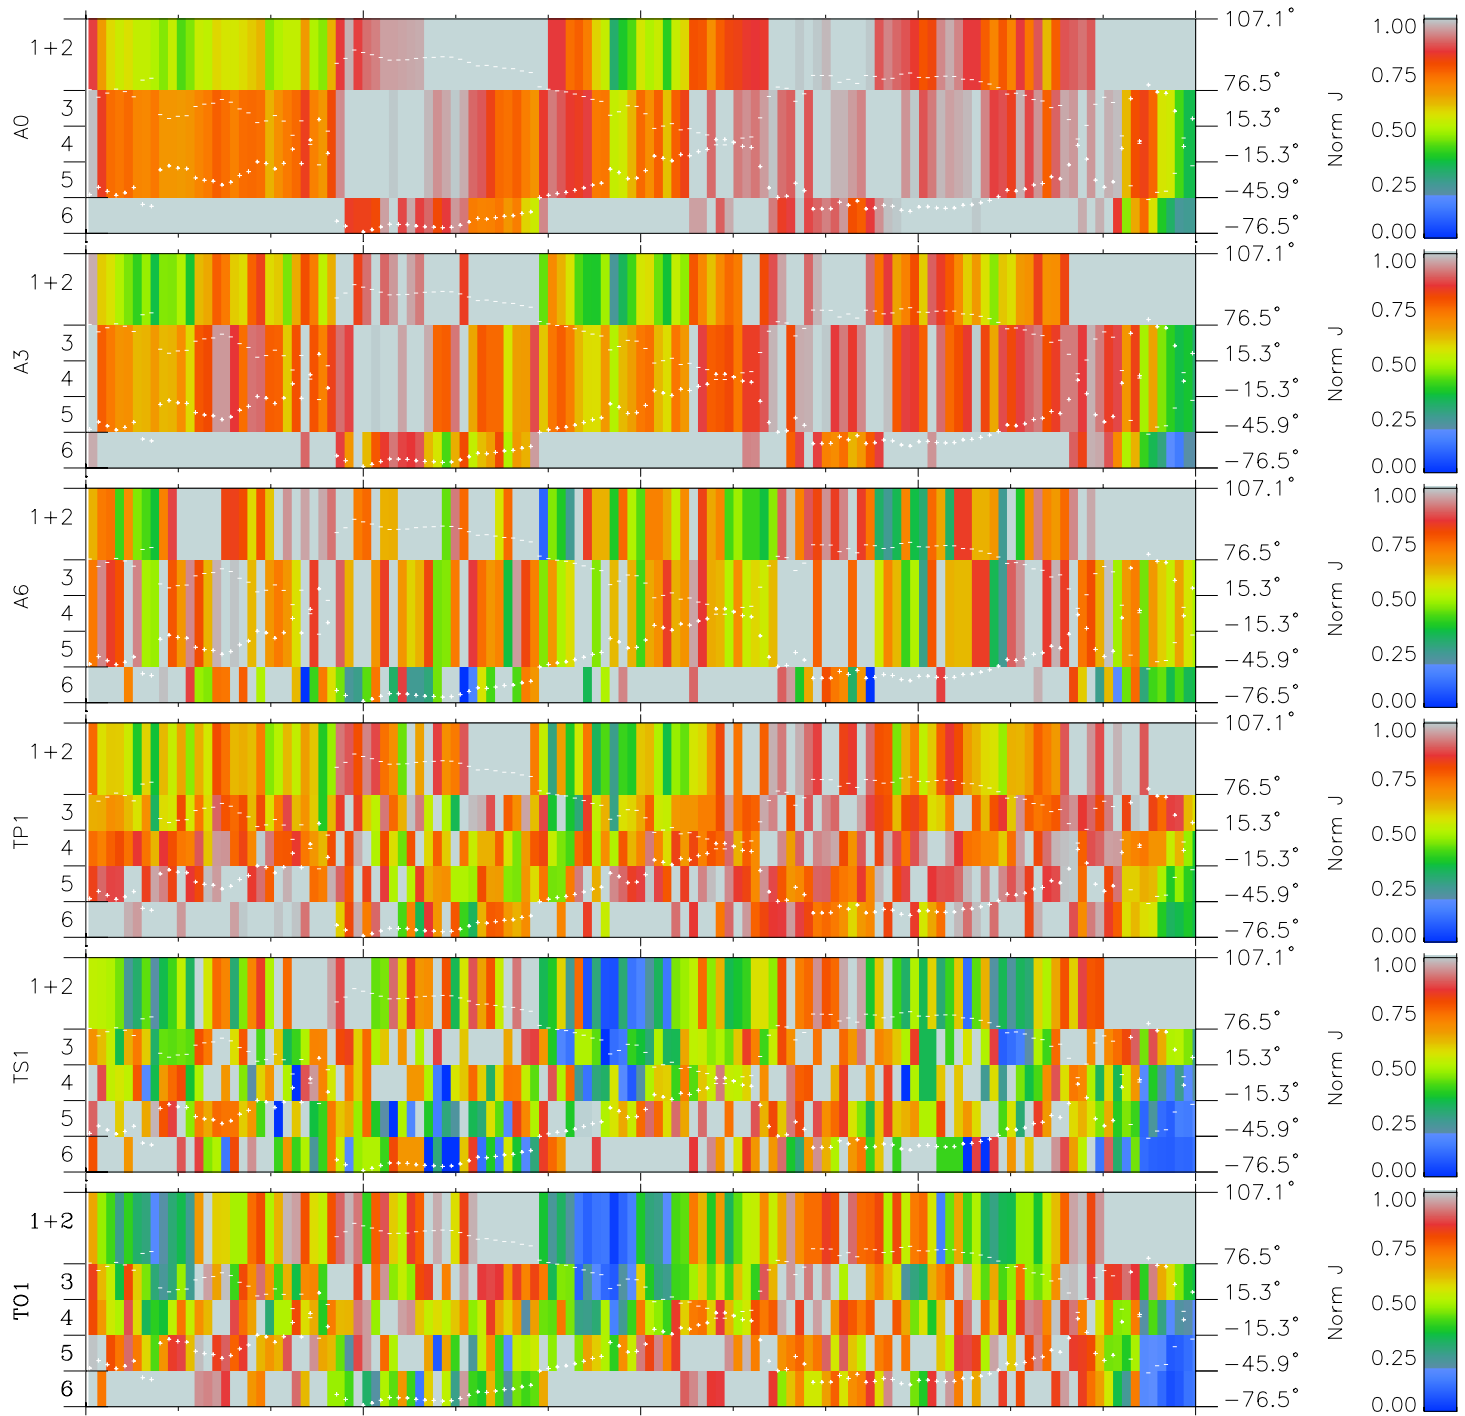

Galileo EPD Real Elevation Anisotropies 96223

Software Version: RTELEV_NORM V 1.20
 Data Production: 06-03-00
 Plot Production: Fri Sep 14 07:21:09 2001
 Color File: wondr3
 Geofactor File: 1.1

00:00:00 1996-223	223-06	223-12	223-18	00:00:00 1996-224	
+	+	+	+	+	
-68.65	-68.17	-67.69	-67.20	-66.70	X JSE(R _j)
-103.71	-103.73	-103.75	-103.75	-103.75	Y JSE(R _j)
-6.25	-6.22	-6.20	-6.17	-6.14	Z JSE(R _j)

- ◇ = Jupiter look direction
- = Corotation look direction