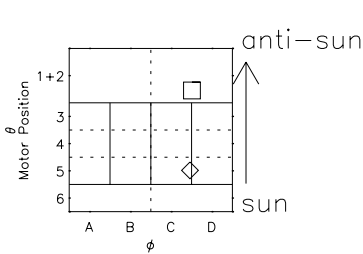

Galileo EPD Real Elevation Anisotropies 96223

Software Version: RTELEV_NORM V 1.20
 Data Production: 06-03-00
 Plot Production: Fri Sep 14 07:21:09 2001
 Color File: wondr3
 Geofactor File: 1.1

00:00:00 1996-223	223-06	223-12	223-18	00:00:00 1996-224	
+	+	+	+	+	
-68.65	-68.17	-67.69	-67.20	-66.70	X JSE(R _j)
-103.71	-103.73	-103.75	-103.75	-103.75	Y JSE(R _j)
-6.25	-6.22	-6.20	-6.17	-6.14	Z JSE(R _j)

- ◇ = Jupiter look direction
- = Corotation look direction