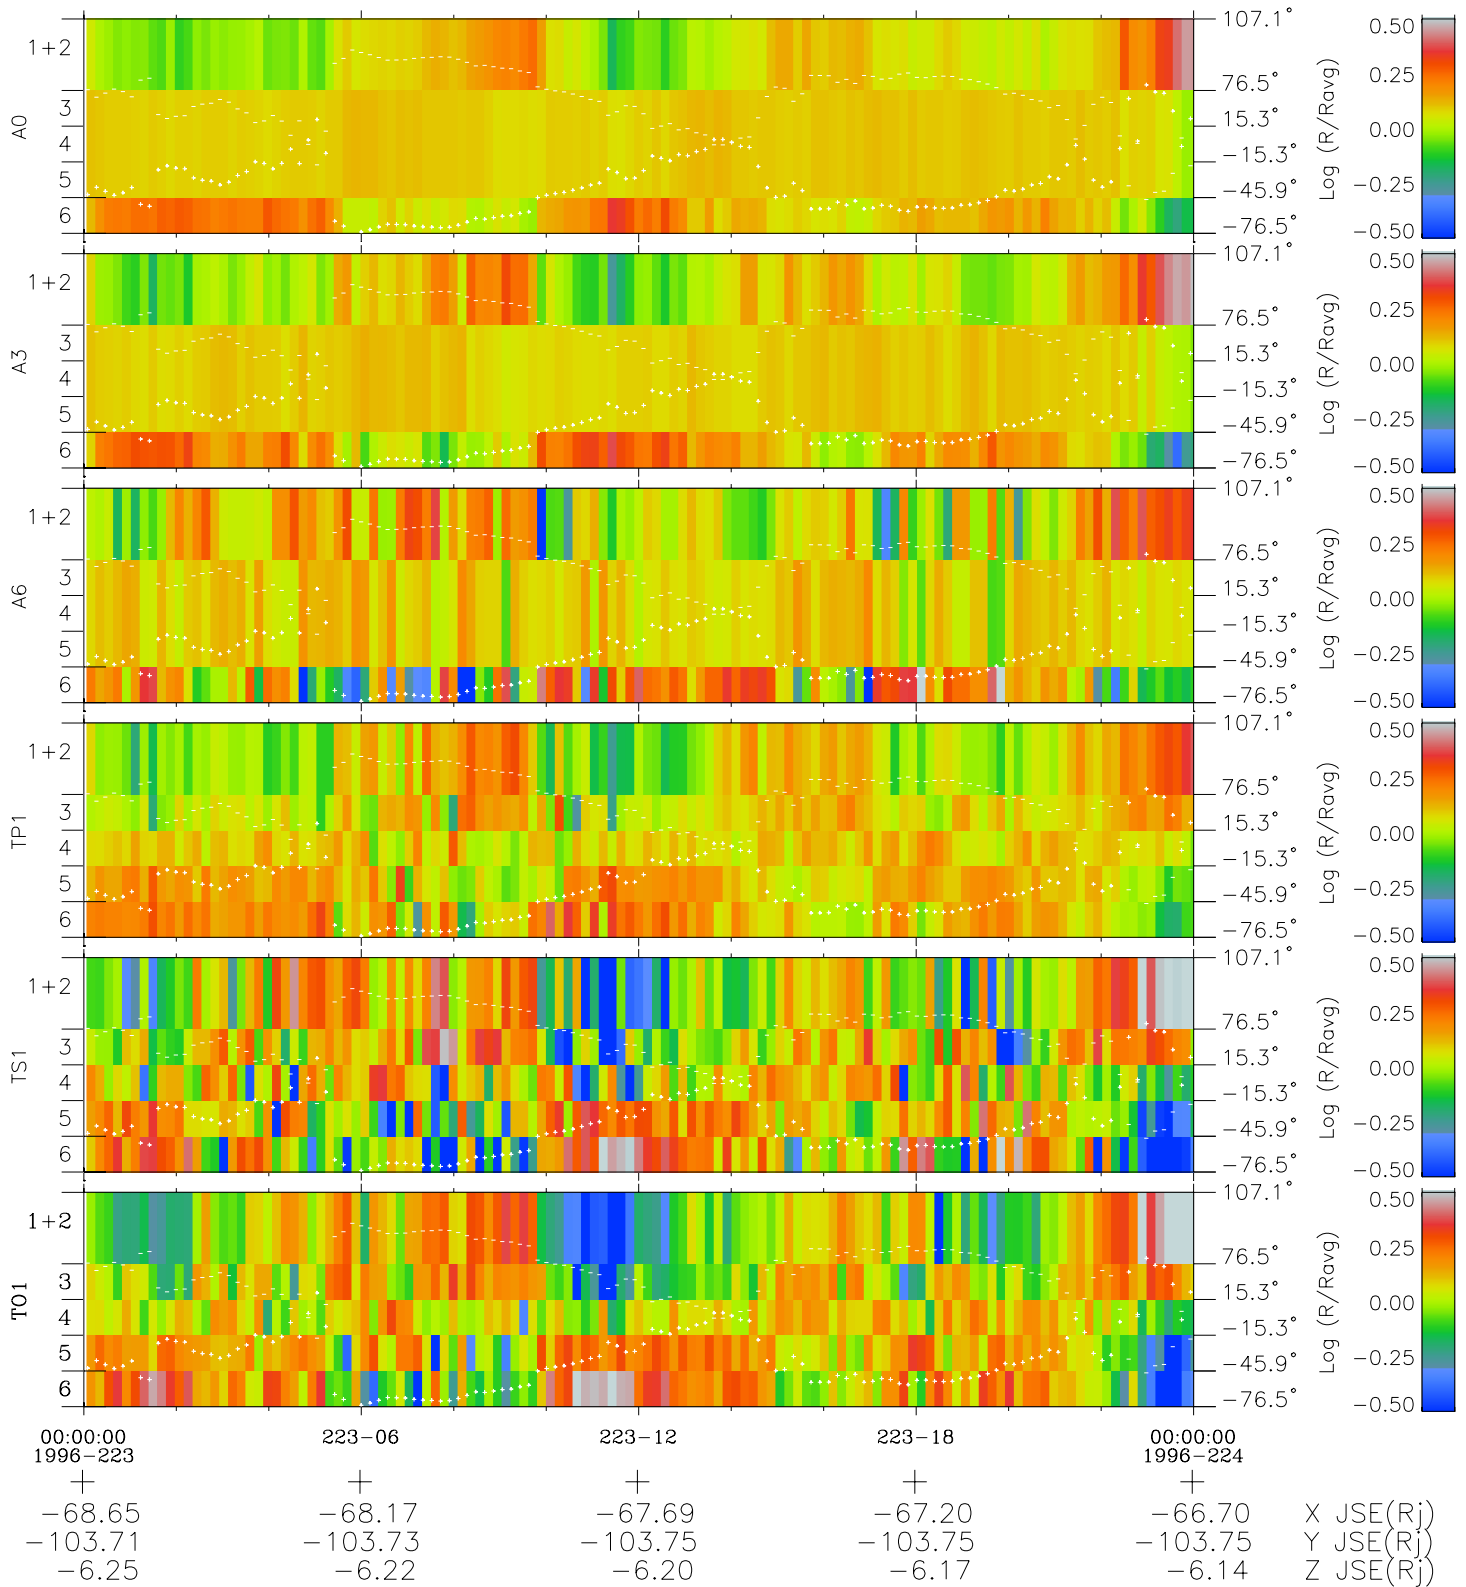

Galileo EPD Real Elevation Anisotropies 96223

Software Version: RTELEV_MEAN V 1.20
 Data Production: 06-03-00
 Plot Production: Fri Sep 14 07:20:47 2001
 Color File: wondr3
 Geofactor File: 1.1

- ◇ = Jupiter look direction
- = Corotation look direction