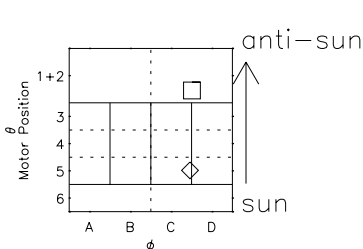

Galileo EPD Real Elevation Anisotropies 96223

Software Version: RTELEV_MEAN V 1.20
 Data Production: 06-03-00
 Plot Production: Fri Sep 14 07:20:47 2001
 Color File: wondr3
 Geofactor File: 1.1

- ◇ = Jupiter look direction
- = Corotation look direction