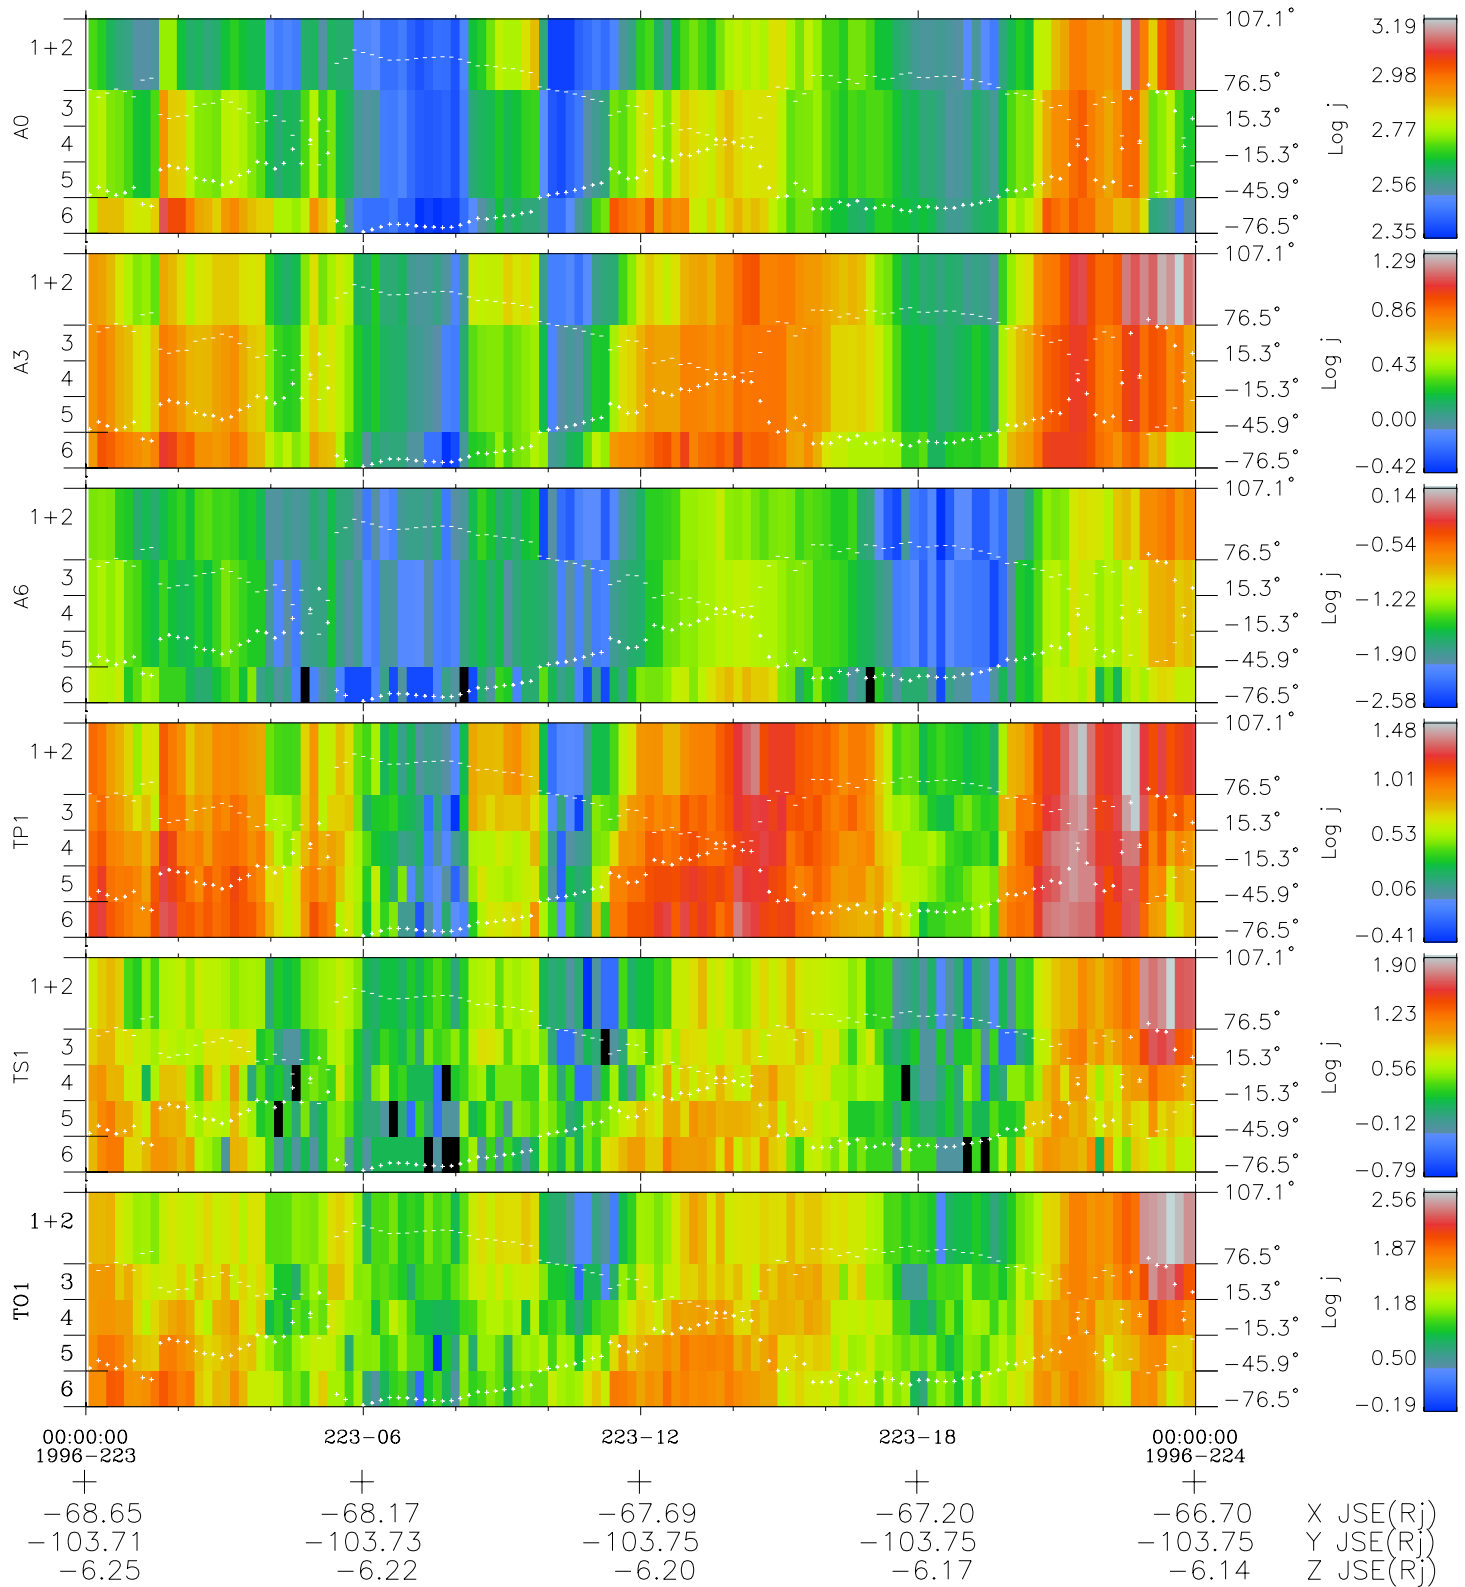

Galileo EPD Real Elevation Anisotropies 96223

Software Version: RTELEV_FLUX V 1.20
 Data Production: 06-03-00
 Plot Production: Fri Sep 14 07:20:58 2001
 Color File: wondr3
 Geofactor File: 1.1

- ◇ = Jupiter look direction
- = Corotation look direction