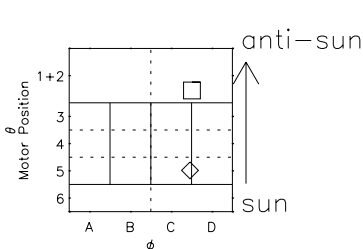

Galileo EPD Real Elevation Anisotropies 96223

Software Version: RTELEV_FLUX V 1.20
 Data Production: 06-03-00
 Plot Production: Fri Sep 14 07:20:58 2001
 Color File: wondr3
 Geofactor File: 1.1

- ◇ = Jupiter look direction
- = Corotation look direction