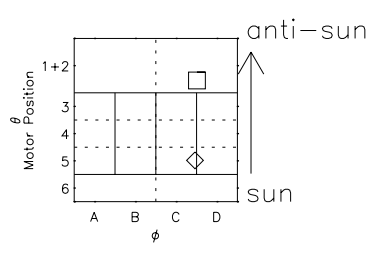

Galileo EPD Real Time Azimuth Anisotropies 96223

Software Version: RTAZIM_MEAN V 1.20
 Data Production: 06-03-00
 Plot Production: Fri Sep 14 07:21:26 2001
 Color File: wondr3
 Geofactor File: 1.1

◇ = Jupiter look direction
 □ = Corotation look direction