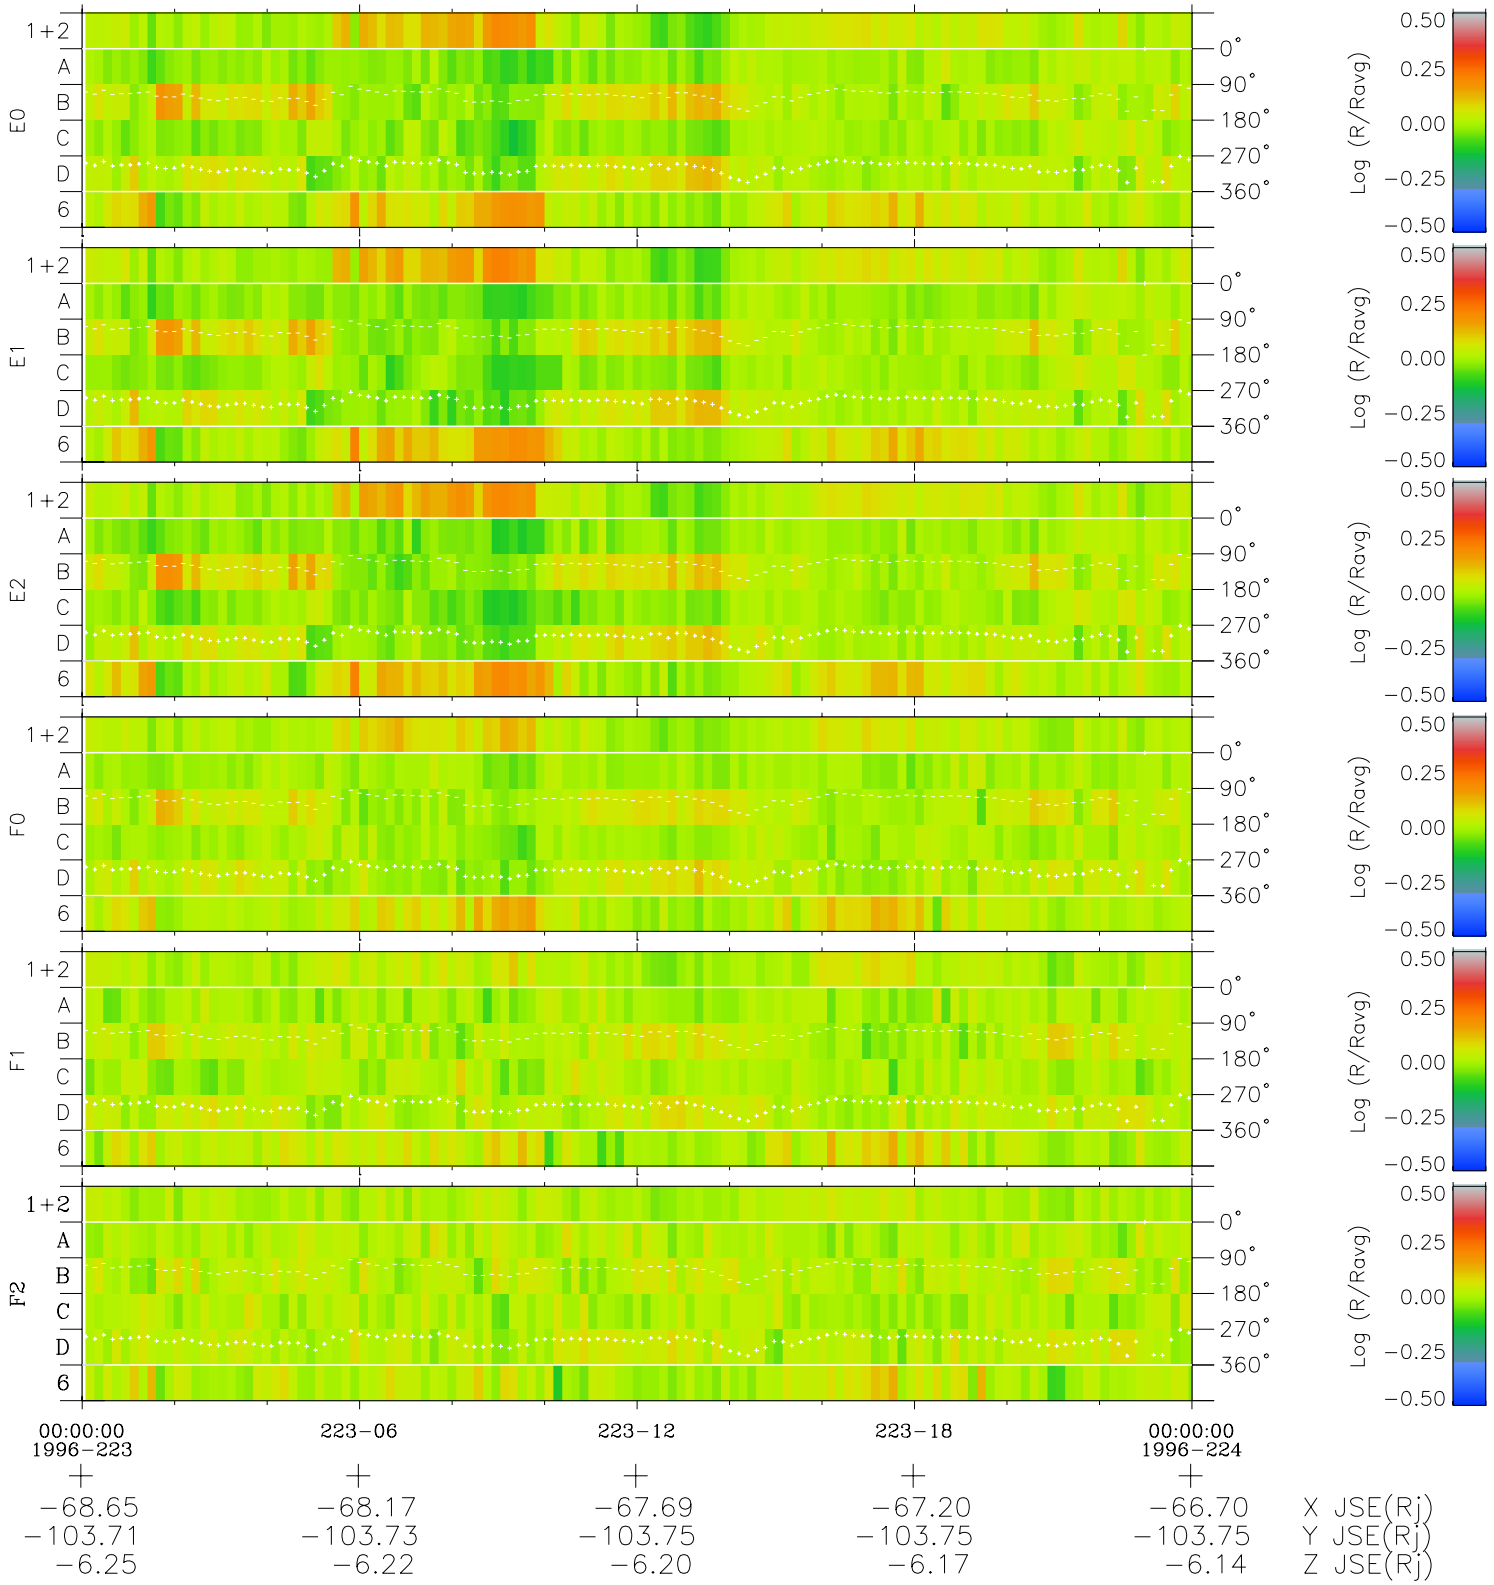

Galileo EPD Real Time Azimuth Anisotropies 96223

Software Version: RTAZIM_MEAN V 1.20
 Data Production: 06-03-00
 Plot Production: Fri Sep 14 07:21:26 2001
 Color File: wondr3
 Geofactor File: 1.1

◇ = Jupiter look direction
 □ = Corotation look direction