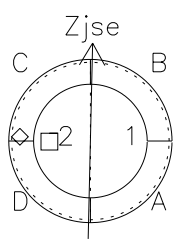

Galileo EPD Real Time Azimuth Anisotropies 96223

Software Version: RTAZIM_MEAN V 1.20
 Data Production: 06-03-00
 Plot Production: Fri Sep 14 07:21:26 2001
 Color File: wondr3
 Geofactor File: 1.1

◇ = Jupiter look direction
 □ = Corotation look direction