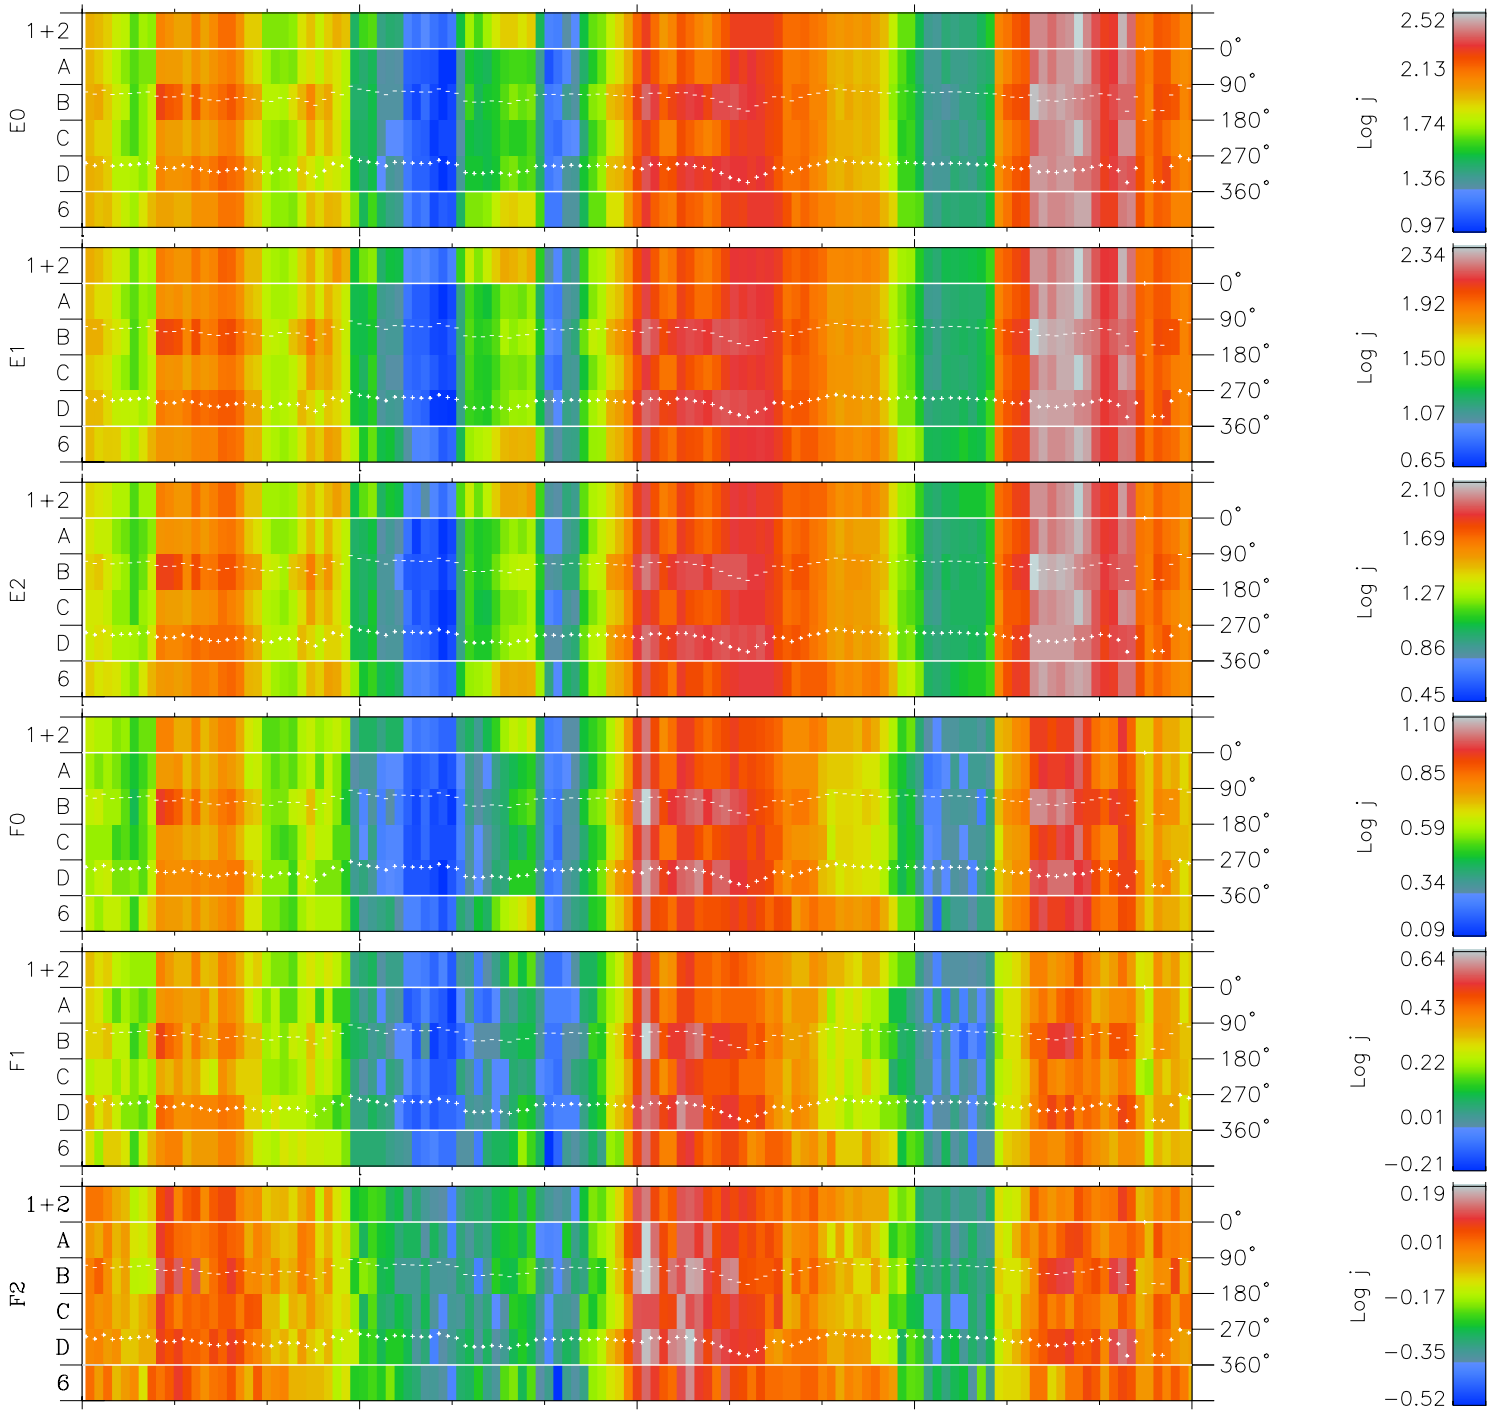

Galileo EPD Real Time Azimuth Anisotropies 96223

Software Version: RTAZIM_FLUX V 1.20
 Data Production: 06-03-00
 Plot Production: Fri Sep 14 07:21:36 2001
 Color File: wondr3
 Geofactor File: 1.1

Time	X JSE(R _j)	Y JSE(R _j)	Z JSE(R _j)
00:00:00 1996-223	-68.65	-103.71	-6.25
223-06	-68.17	-103.73	-6.22
223-12	-67.69	-103.75	-6.20
223-18	-67.20	-103.75	-6.17
00:00:00 1996-224	-66.70	-103.75	-6.14

◇ = Jupiter look direction
 □ = Corotation look direction