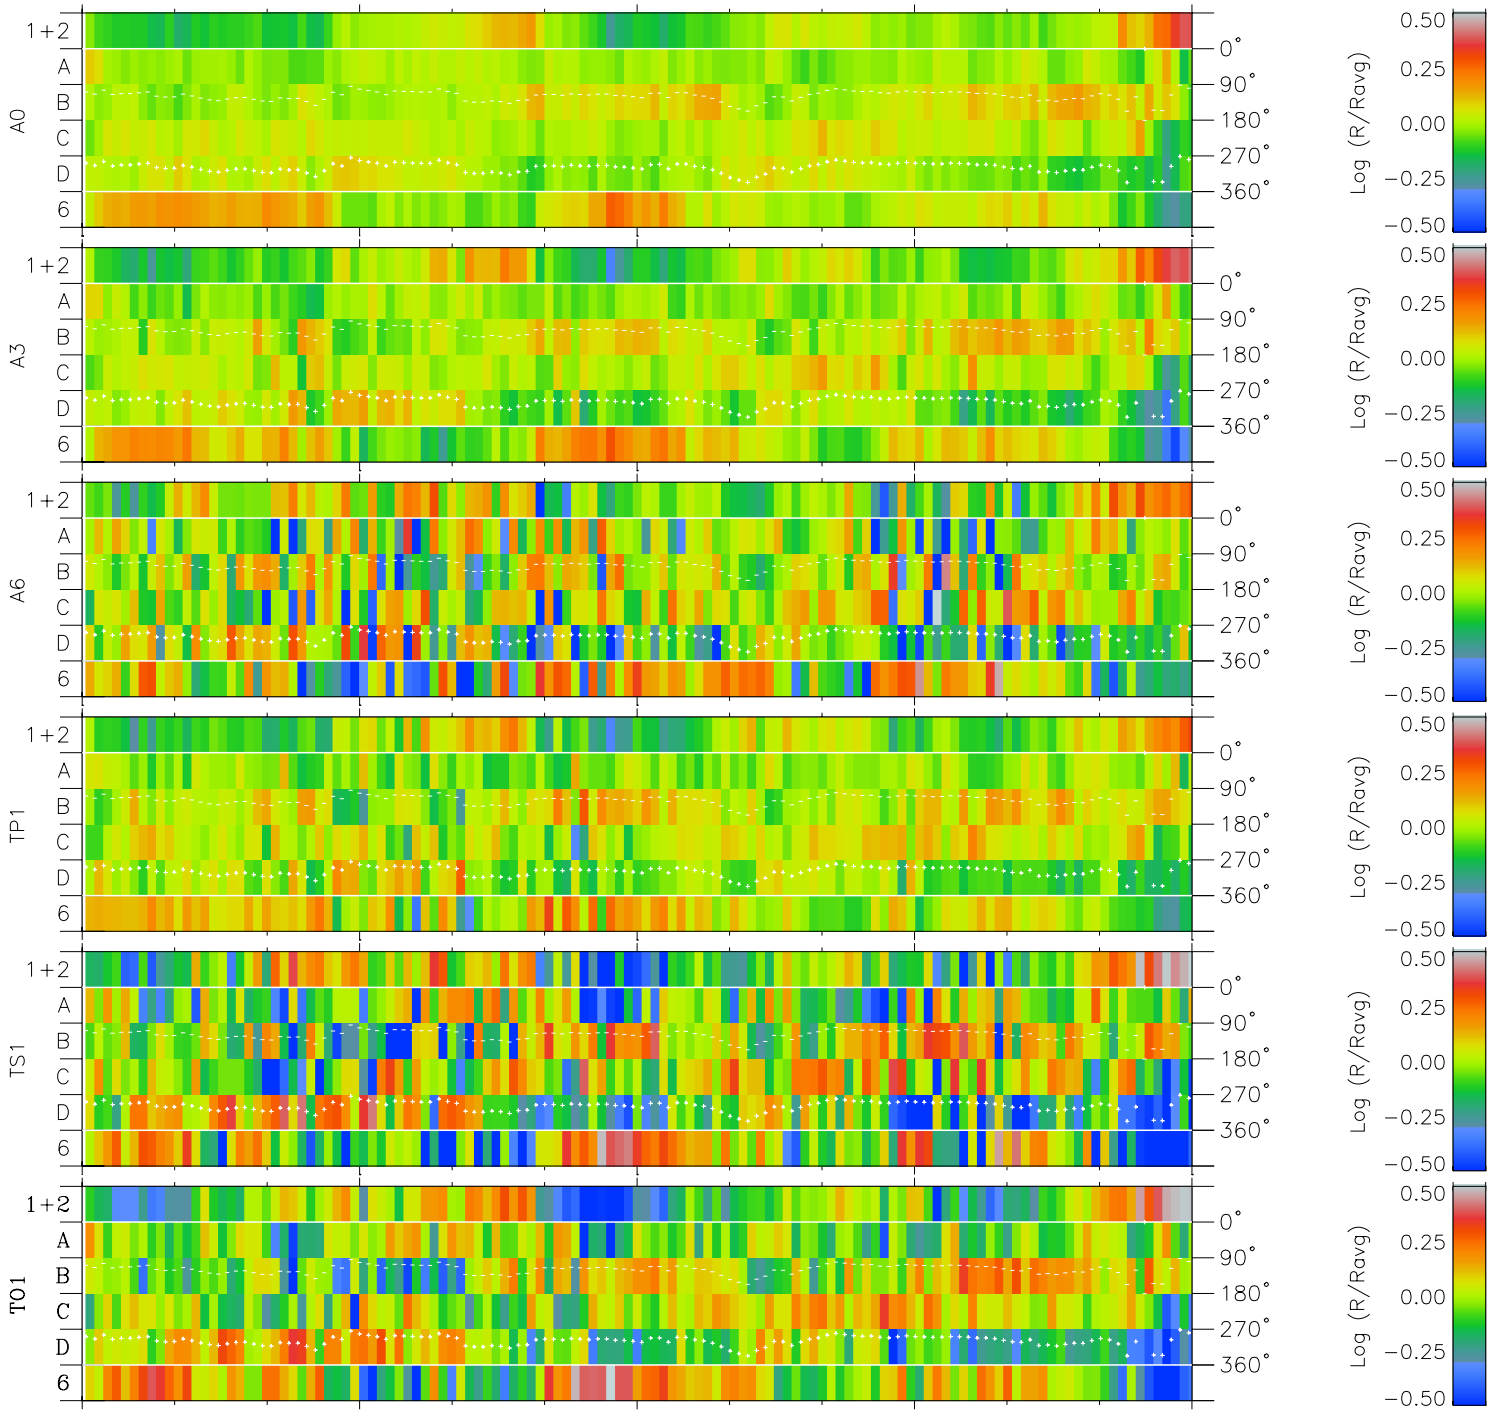

Galileo EPD Real Time Azimuth Anisotropies 96223

Software Version: RTAZIM_MEAN V 1.20
 Data Production: 06-03-00
 Plot Production: Fri Sep 14 07:21:20 2001
 Color File: wondr3
 Geofactor File: 1.1

00:00:00 1996-223	223-06	223-12	223-18	00:00:00 1996-224	
+	+	+	+	+	
-68.65	-68.17	-67.69	-67.20	-66.70	X JSE(R _j)
-103.71	-103.73	-103.75	-103.75	-103.75	Y JSE(R _j)
-6.25	-6.22	-6.20	-6.17	-6.14	Z JSE(R _j)

- ◇ = Jupiter look direction
- = Corotation look direction