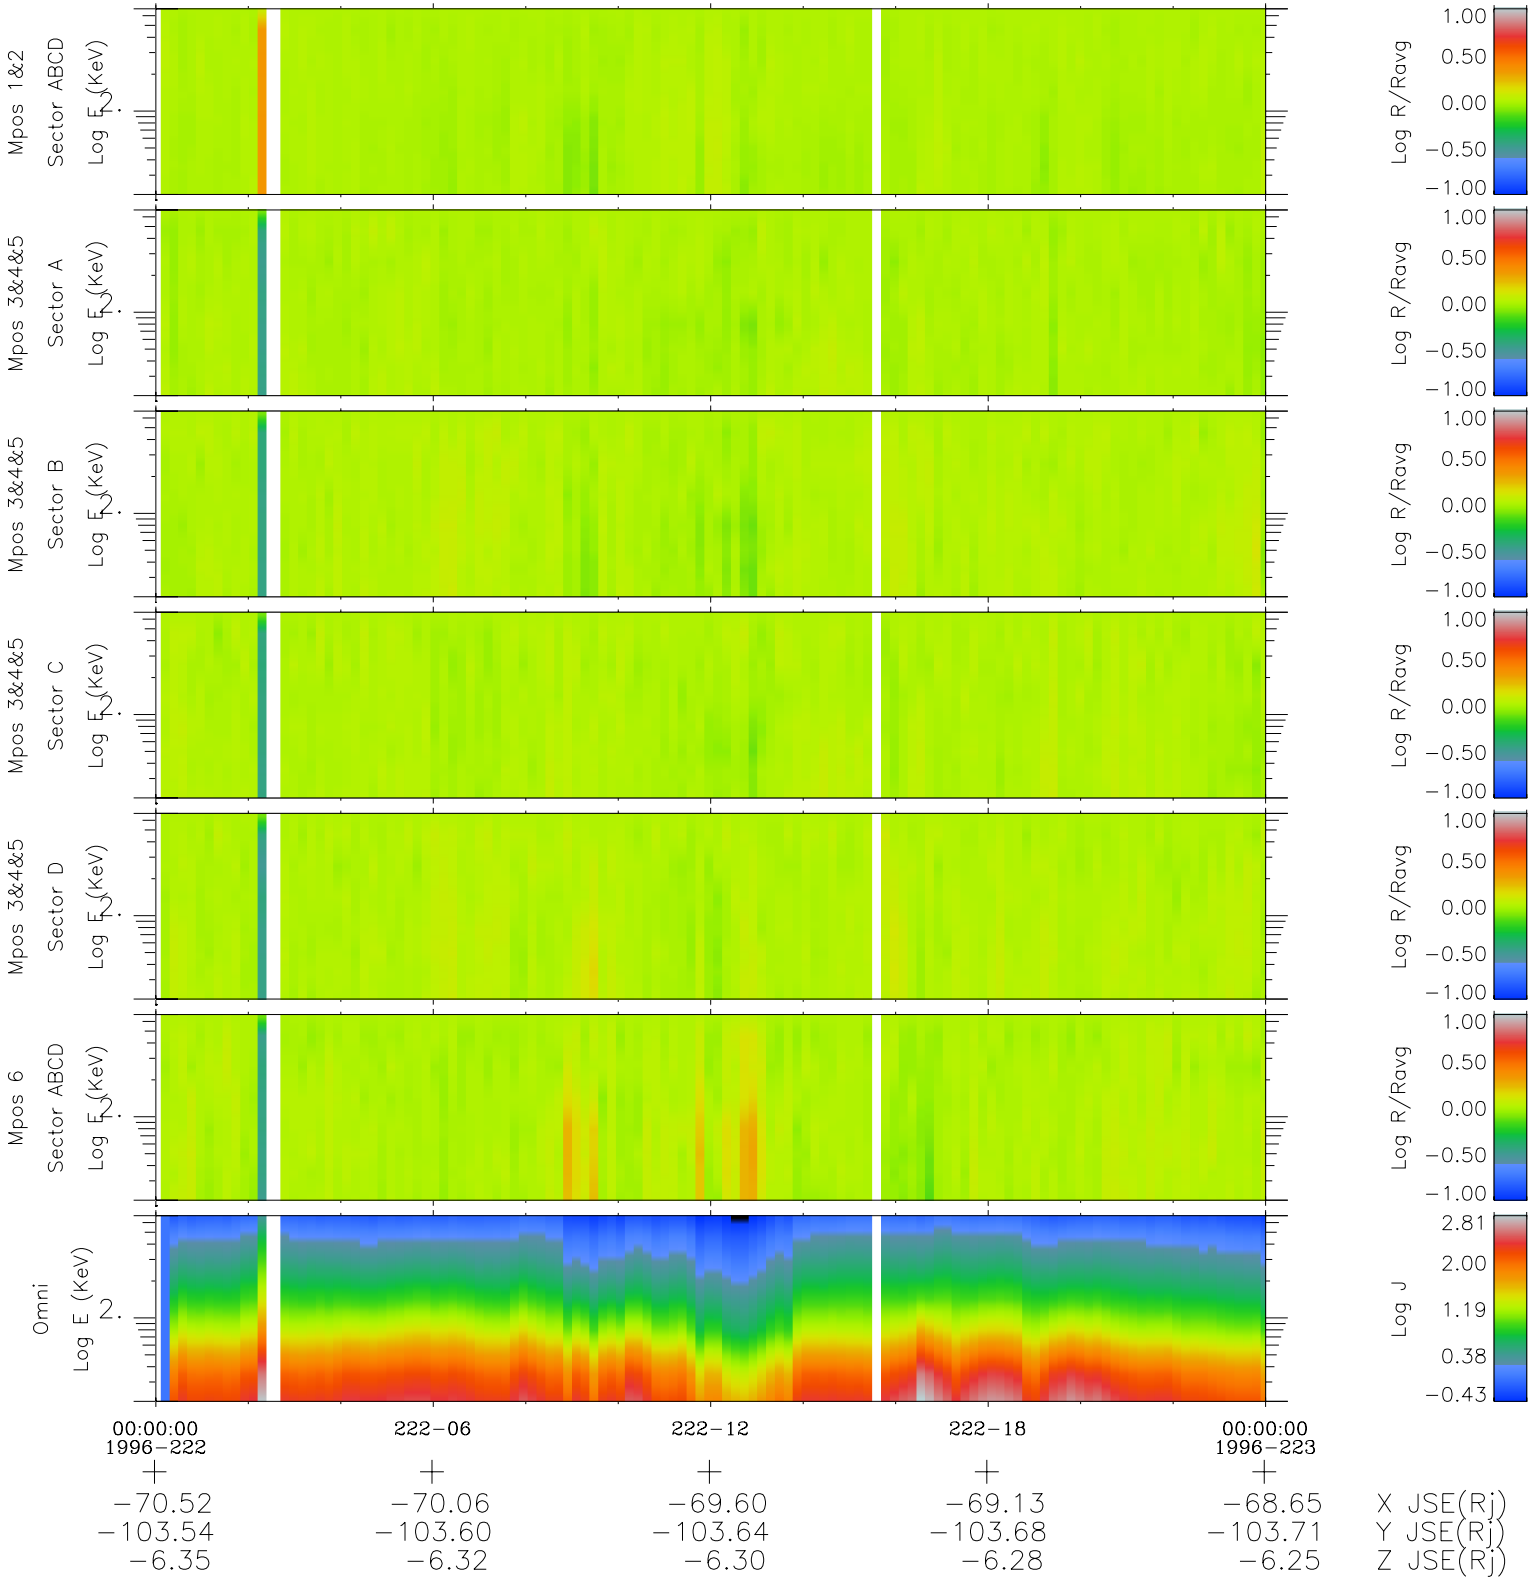

# Galileo EPD Real Time R6 Electrons Spectra 96222

Software Version: RTSPEC\_R6 V 1.20  
 Data Production: 06-03-00  
 Plot Production: Fri Sep 14 07:11:45 2001  
 Color File: wondr3  
 Geofactor File: 1.1

◇ = Jupiter look direction  
 □ = Corotation look direction