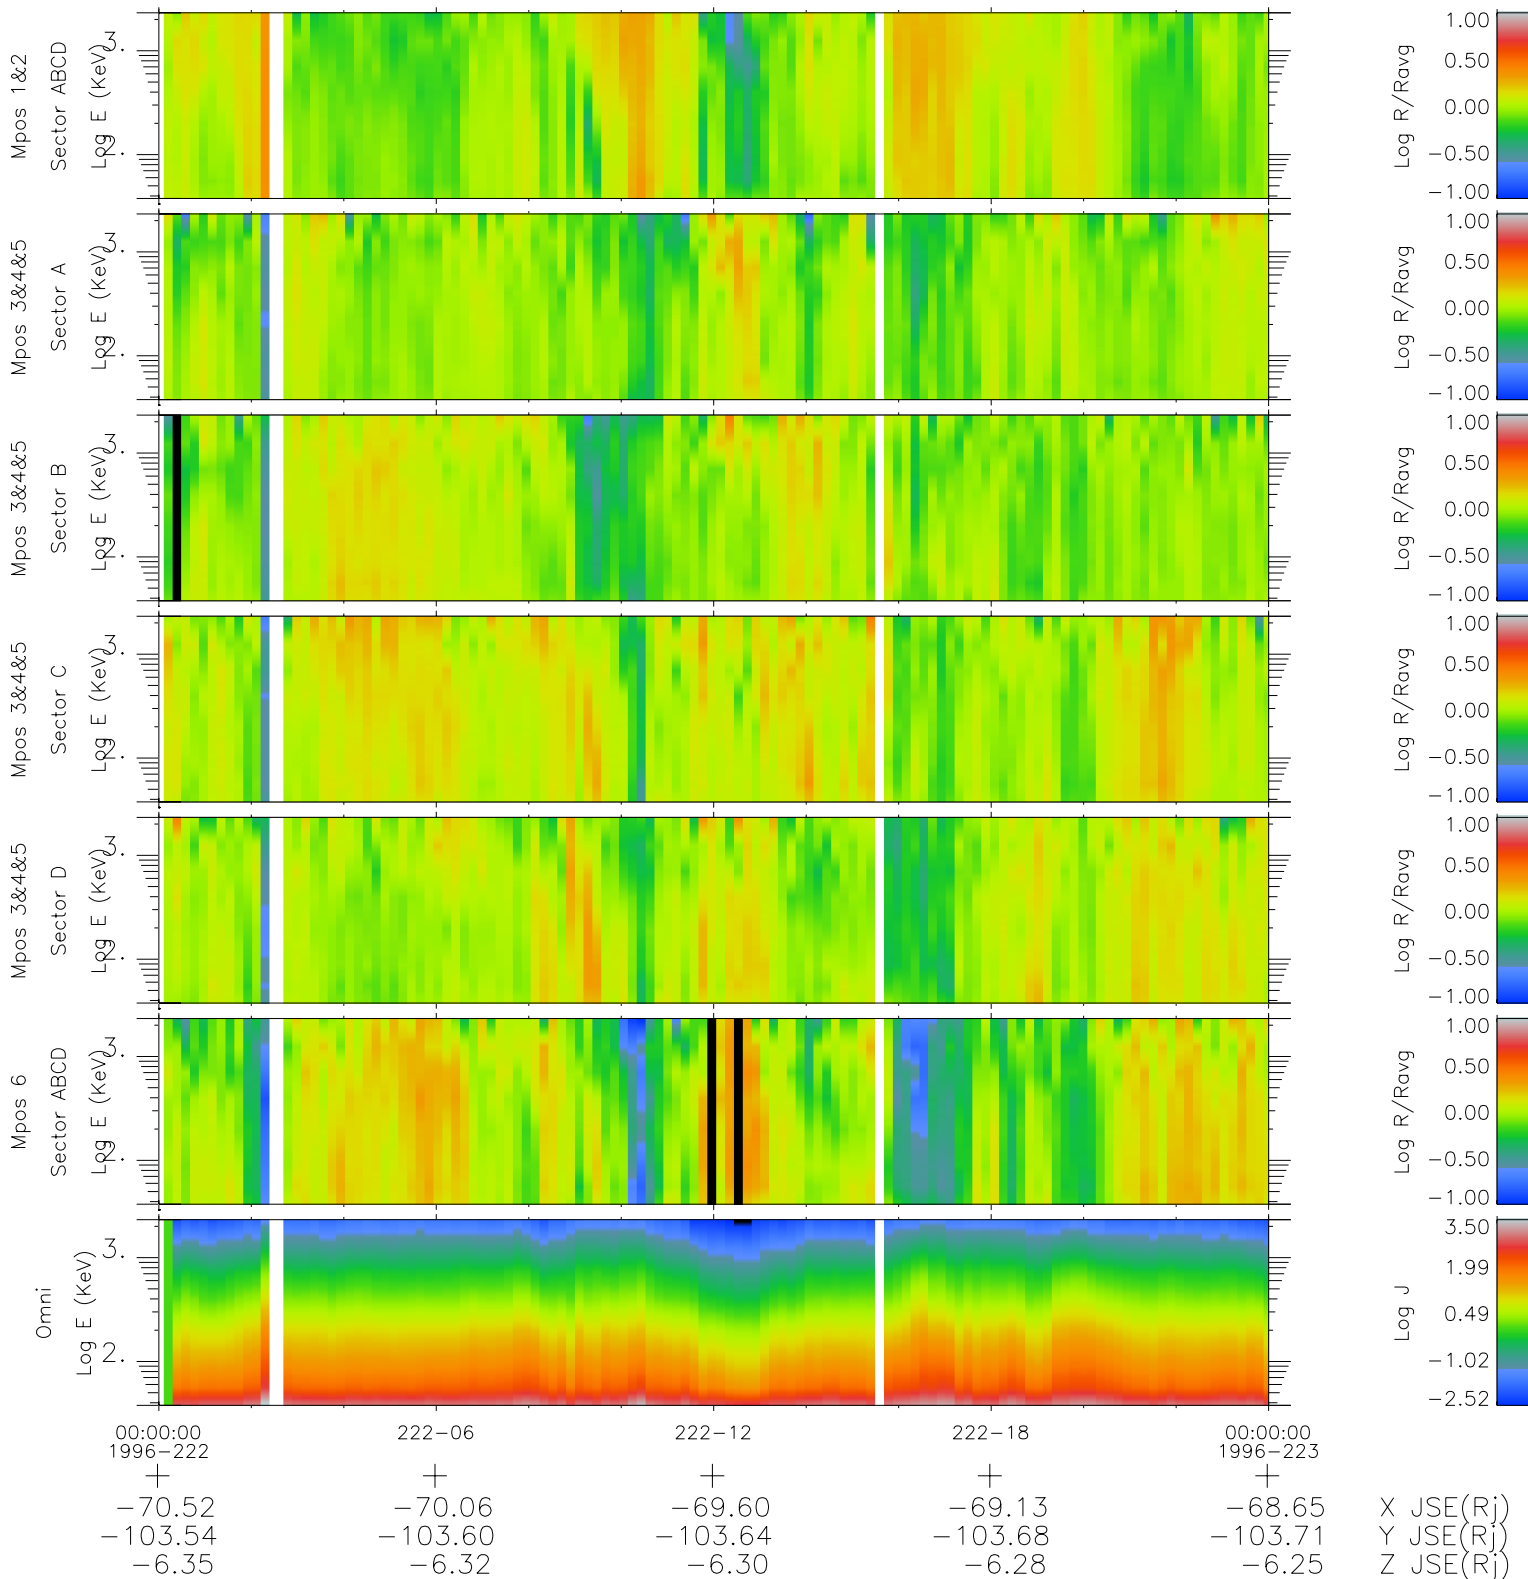

Galileo EPD Real Time R6 Ions Spectra 96222

Software Version: RTSPEC_R6 V 1.20
 Data Production: 06-03-00
 Plot Production: Fri Sep 14 07:11:39 2001
 Color File: wondr3
 Geofactor File: 1.1

- ◇ = Jupiter look direction
- = Corotation look direction