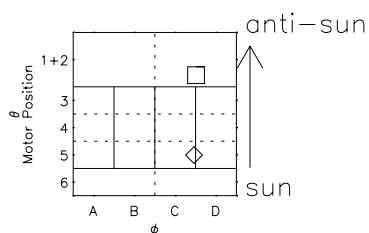

Galileo EPD Real Time R6 Ions Spectra 96222

Software Version: RTSPEC_R6 V 1.20
 Data Production: 06-03-00
 Plot Production: Fri Sep 14 07:11:39 2001
 Color File: wondr3
 Geofactor File: 1.1

- ◇ = Jupiter look direction
- = Corotation look direction