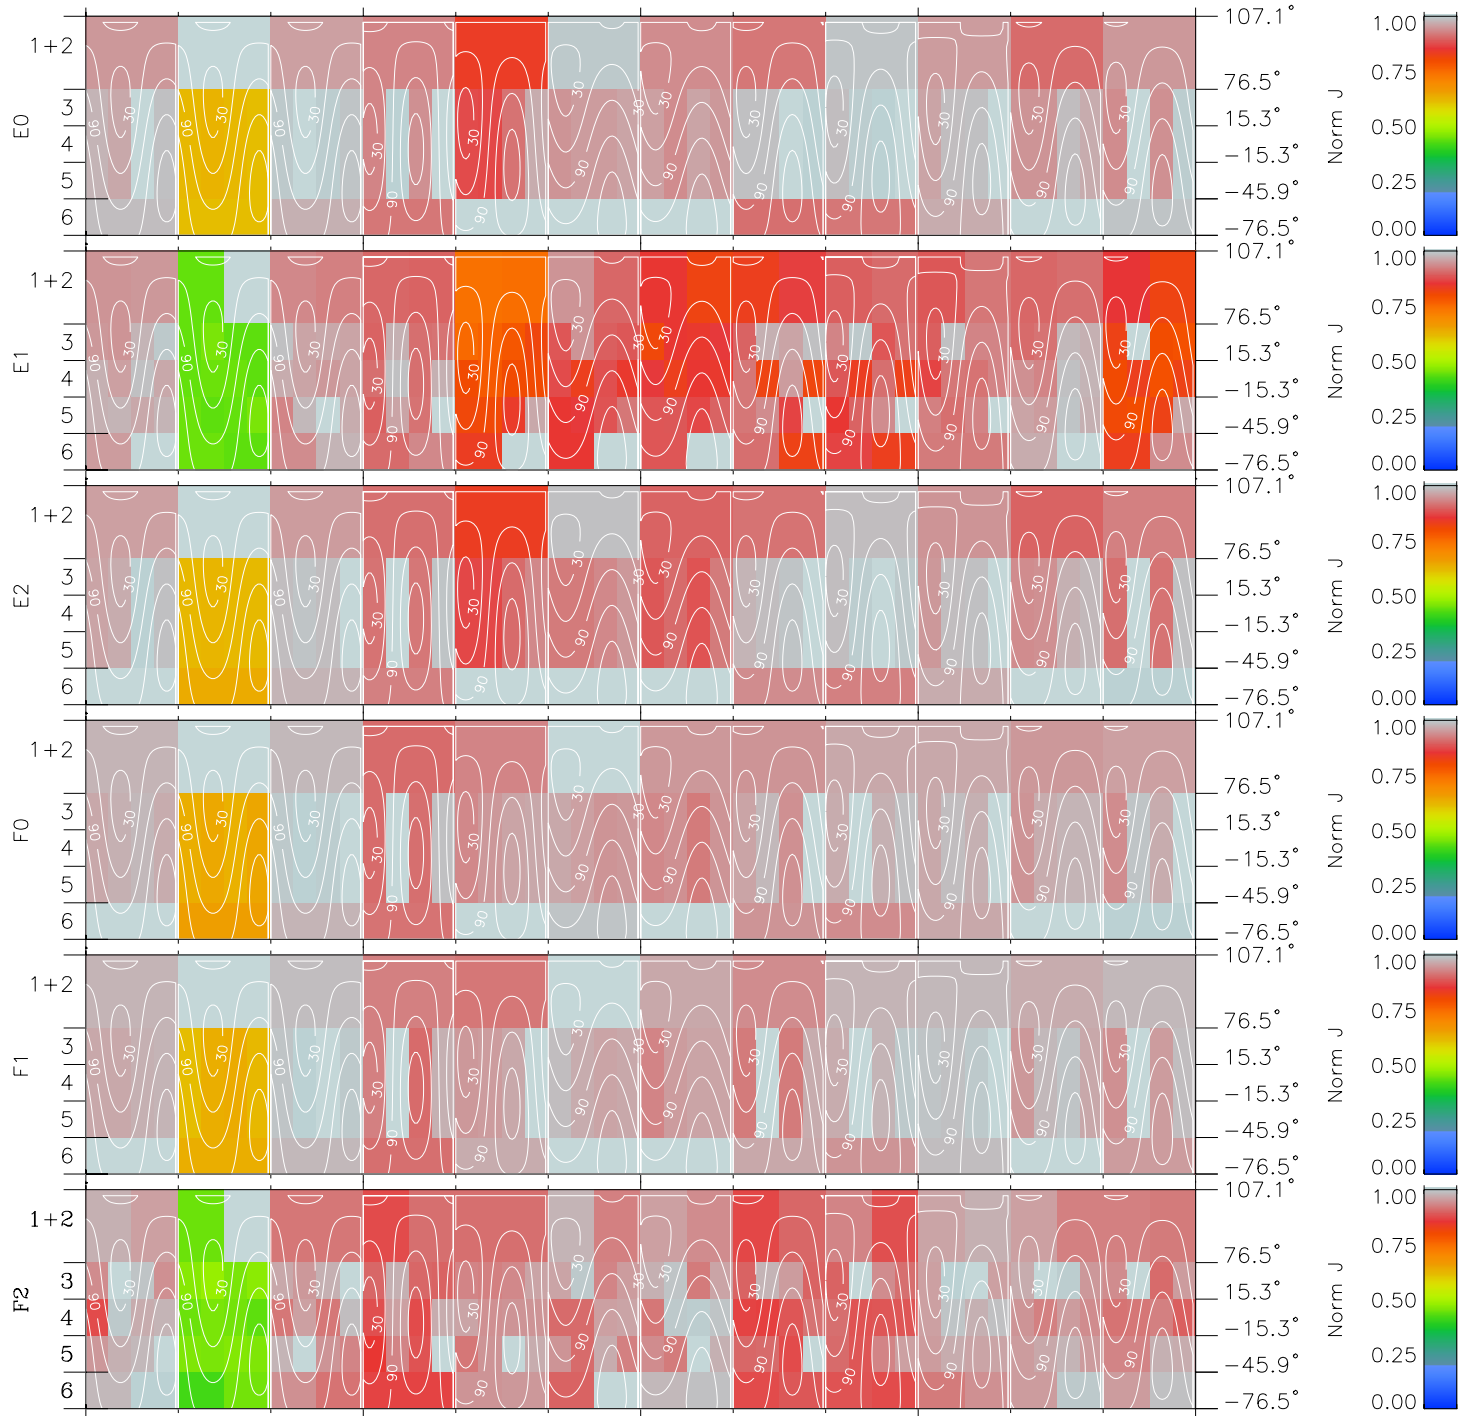

# Galileo EPD Real Time All-Sky Anisotropies 96222

Software Version: RTSKY\_NORM V 1.20  
 Data Production: 06-03-00  
 Plot Production: Fri Sep 14 07:12:34 2001  
 Color File: wondr3  
 Geofactor File: 1.1

00:00:00 1996-222	222-06	222-12	222-18	00:00:00 1996-223	
+	+	+	+	+	
-70.52	-70.06	-69.60	-69.13	-68.65	X JSE(R <sub>j</sub> )
-103.54	-103.60	-103.64	-103.68	-103.71	Y JSE(R <sub>j</sub> )
-6.35	-6.32	-6.30	-6.28	-6.25	Z JSE(R <sub>j</sub> )

- ◇ = Jupiter look direction
- = Corotation look direction