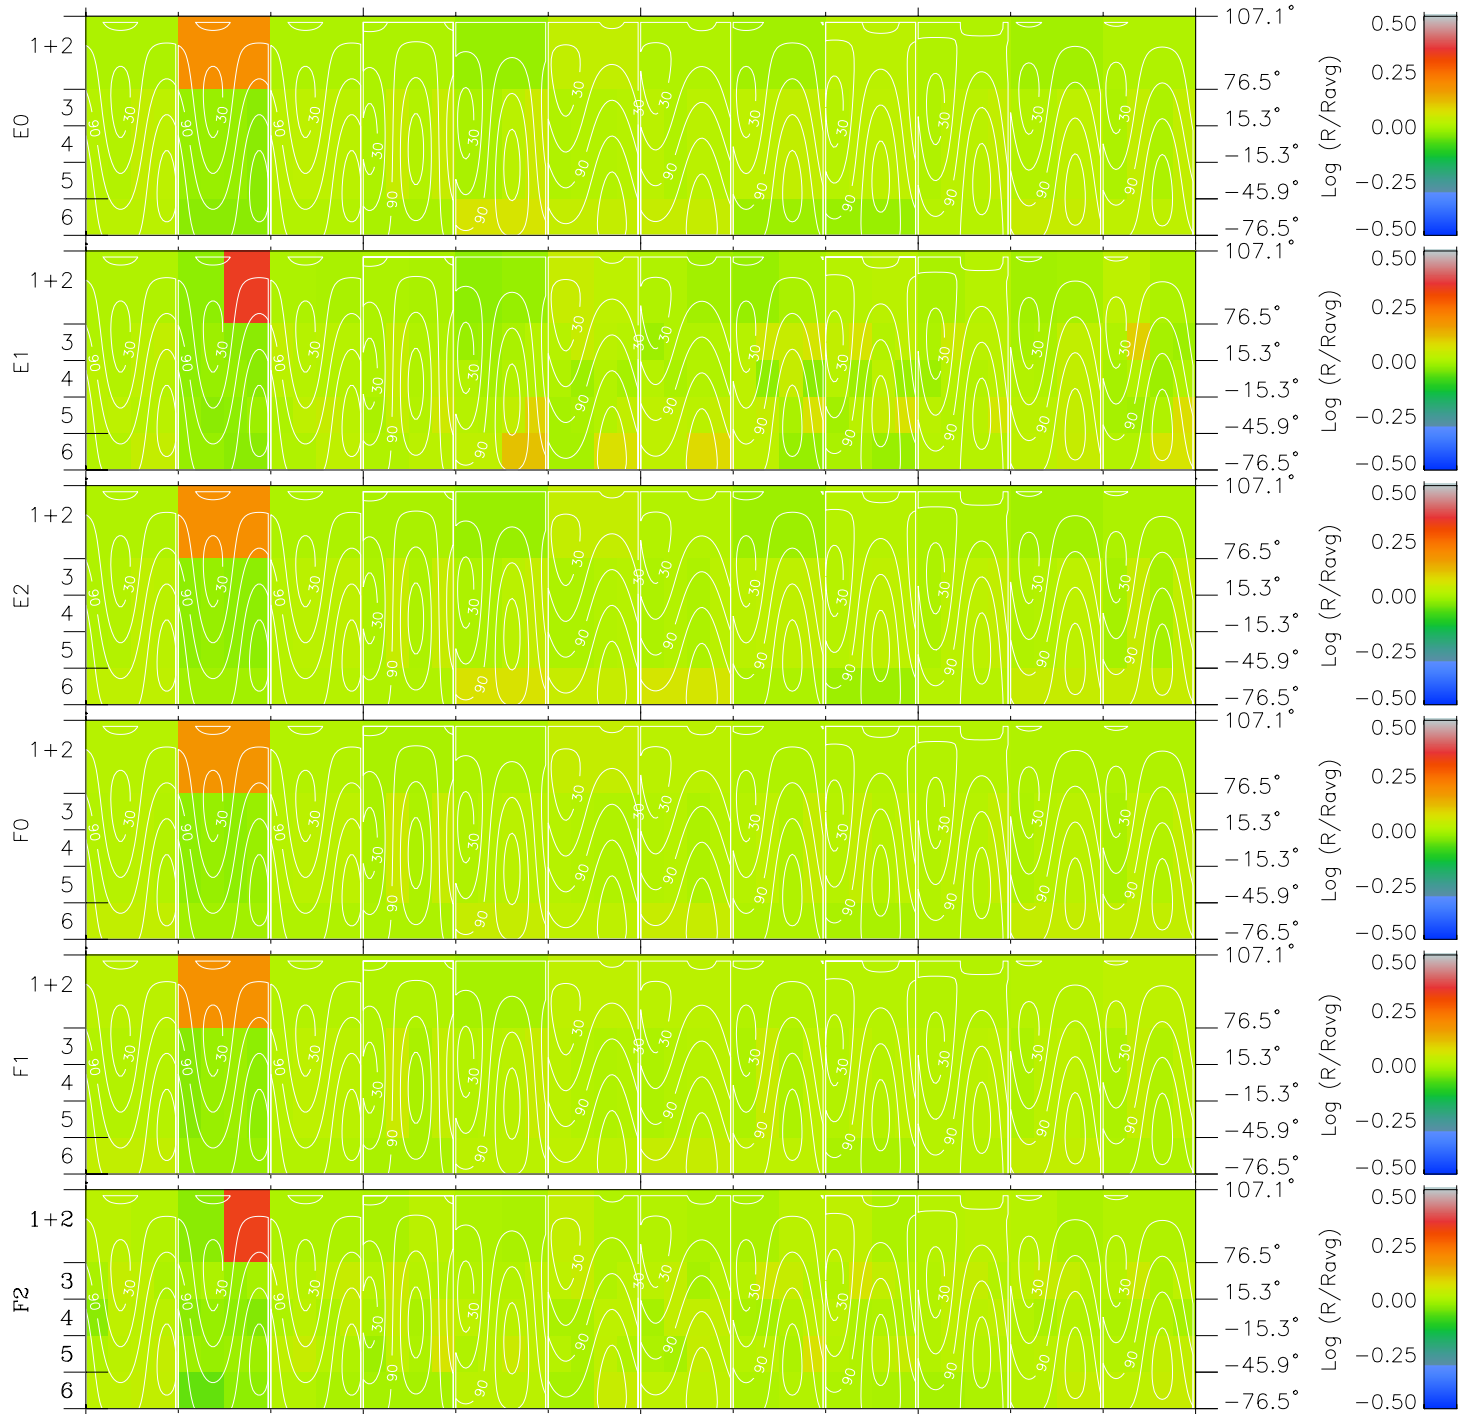

# Galileo EPD Real Time All-Sky Anisotropies 96222

Software Version: RTSKY\_MEAN V 1.20  
 Data Production: 06-03-00  
 Plot Production: Fri Sep 14 07:12:06 2001  
 Color File: wondr3  
 Geofactor File: 1.1

00:00:00 1996-222	222-06	222-12	222-18	00:00:00 1996-223	
+	+	+	+	+	
-70.52	-70.06	-69.60	-69.13	-68.65	X JSE(R <sub>j</sub> )
-103.54	-103.60	-103.64	-103.68	-103.71	Y JSE(R <sub>j</sub> )
-6.35	-6.32	-6.30	-6.28	-6.25	Z JSE(R <sub>j</sub> )

- ◇ = Jupiter look direction
- = Corotation look direction