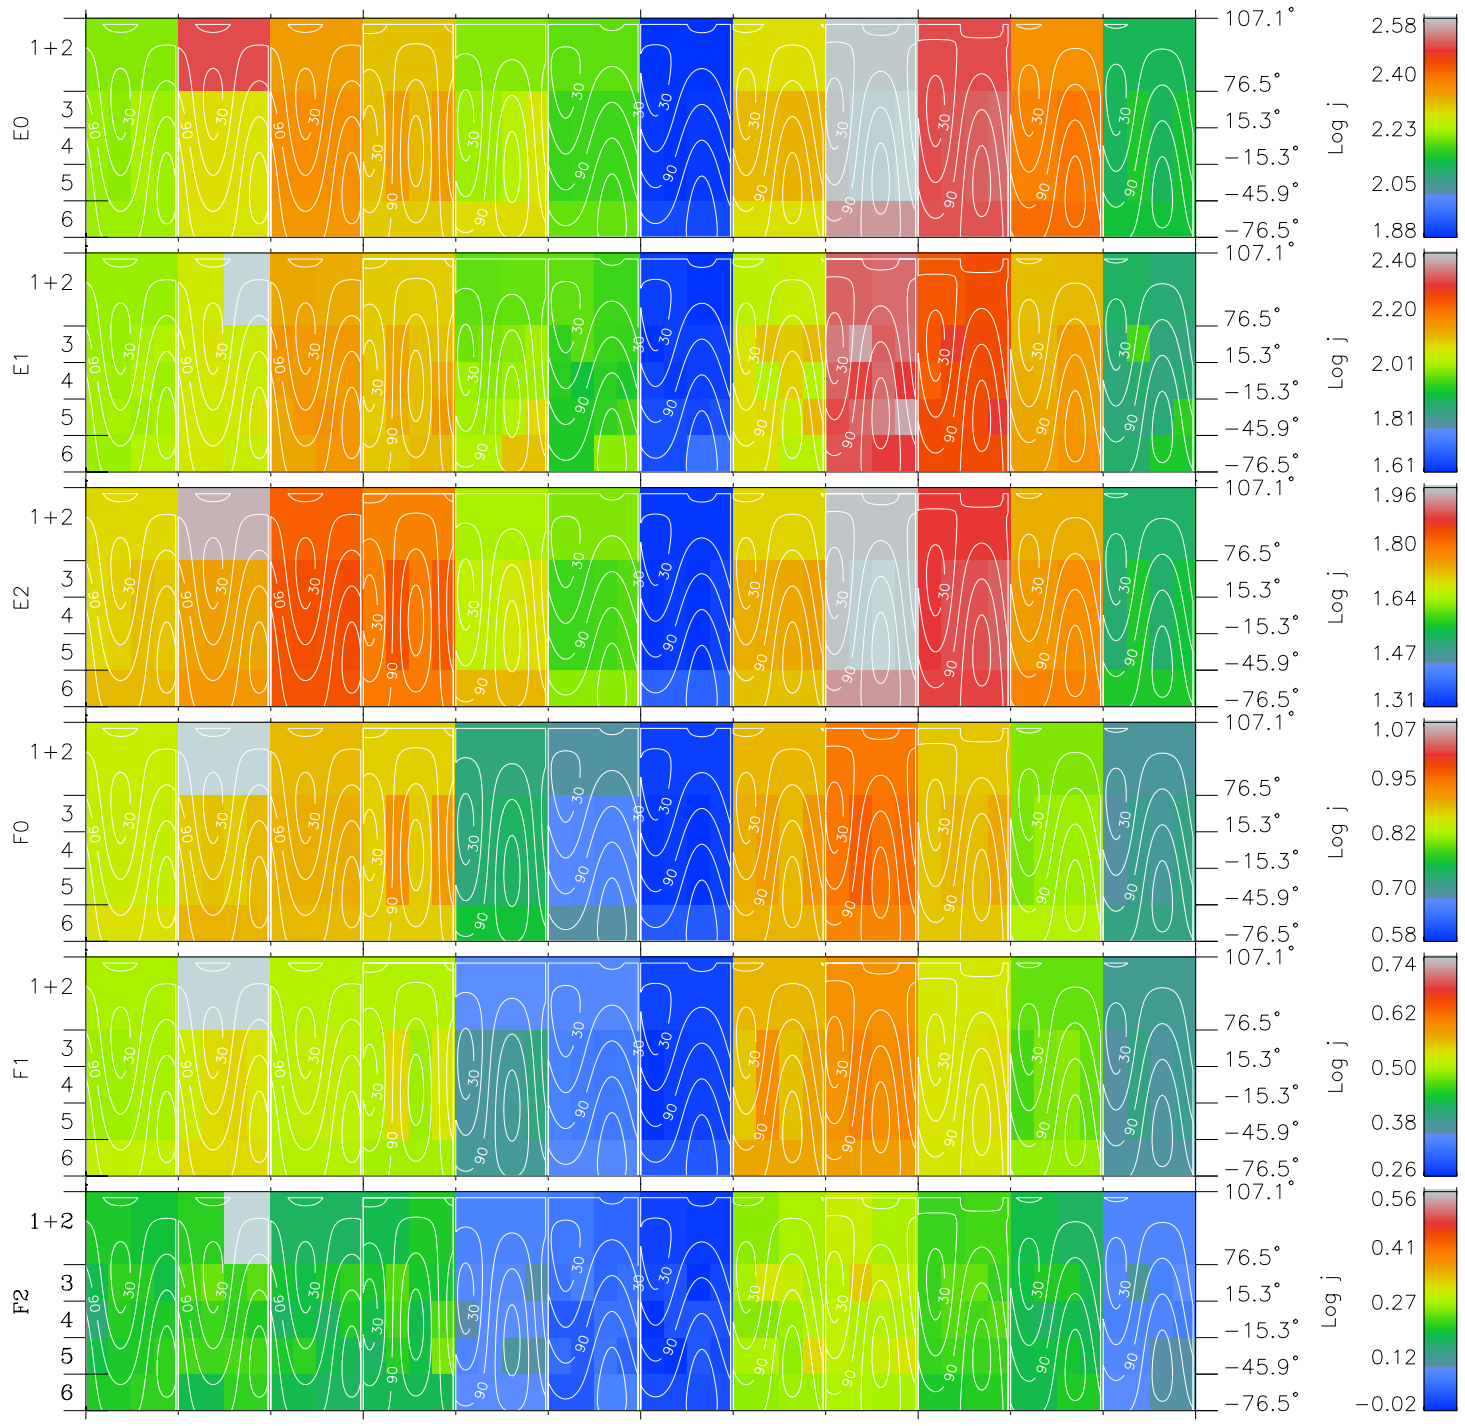

# Galileo EPD Real Time All-Sky Anisotropies 96222

Software Version: RTSKY\_FLUX V 1.20  
 Data Production: 06-03-00  
 Plot Production: Fri Sep 14 07:12:20 2001  
 Color File: wondr3  
 Geofactor File: 1.1

00:00:00 1996-222	222-06	222-12	222-18	00:00:00 1996-223	
+	+	+	+	+	
-70.52	-70.06	-69.60	-69.13	-68.65	X JSE(R <sub>j</sub> )
-103.54	-103.60	-103.64	-103.68	-103.71	Y JSE(R <sub>j</sub> )
-6.35	-6.32	-6.30	-6.28	-6.25	Z JSE(R <sub>j</sub> )

- ◇ = Jupiter look direction
- = Corotation look direction