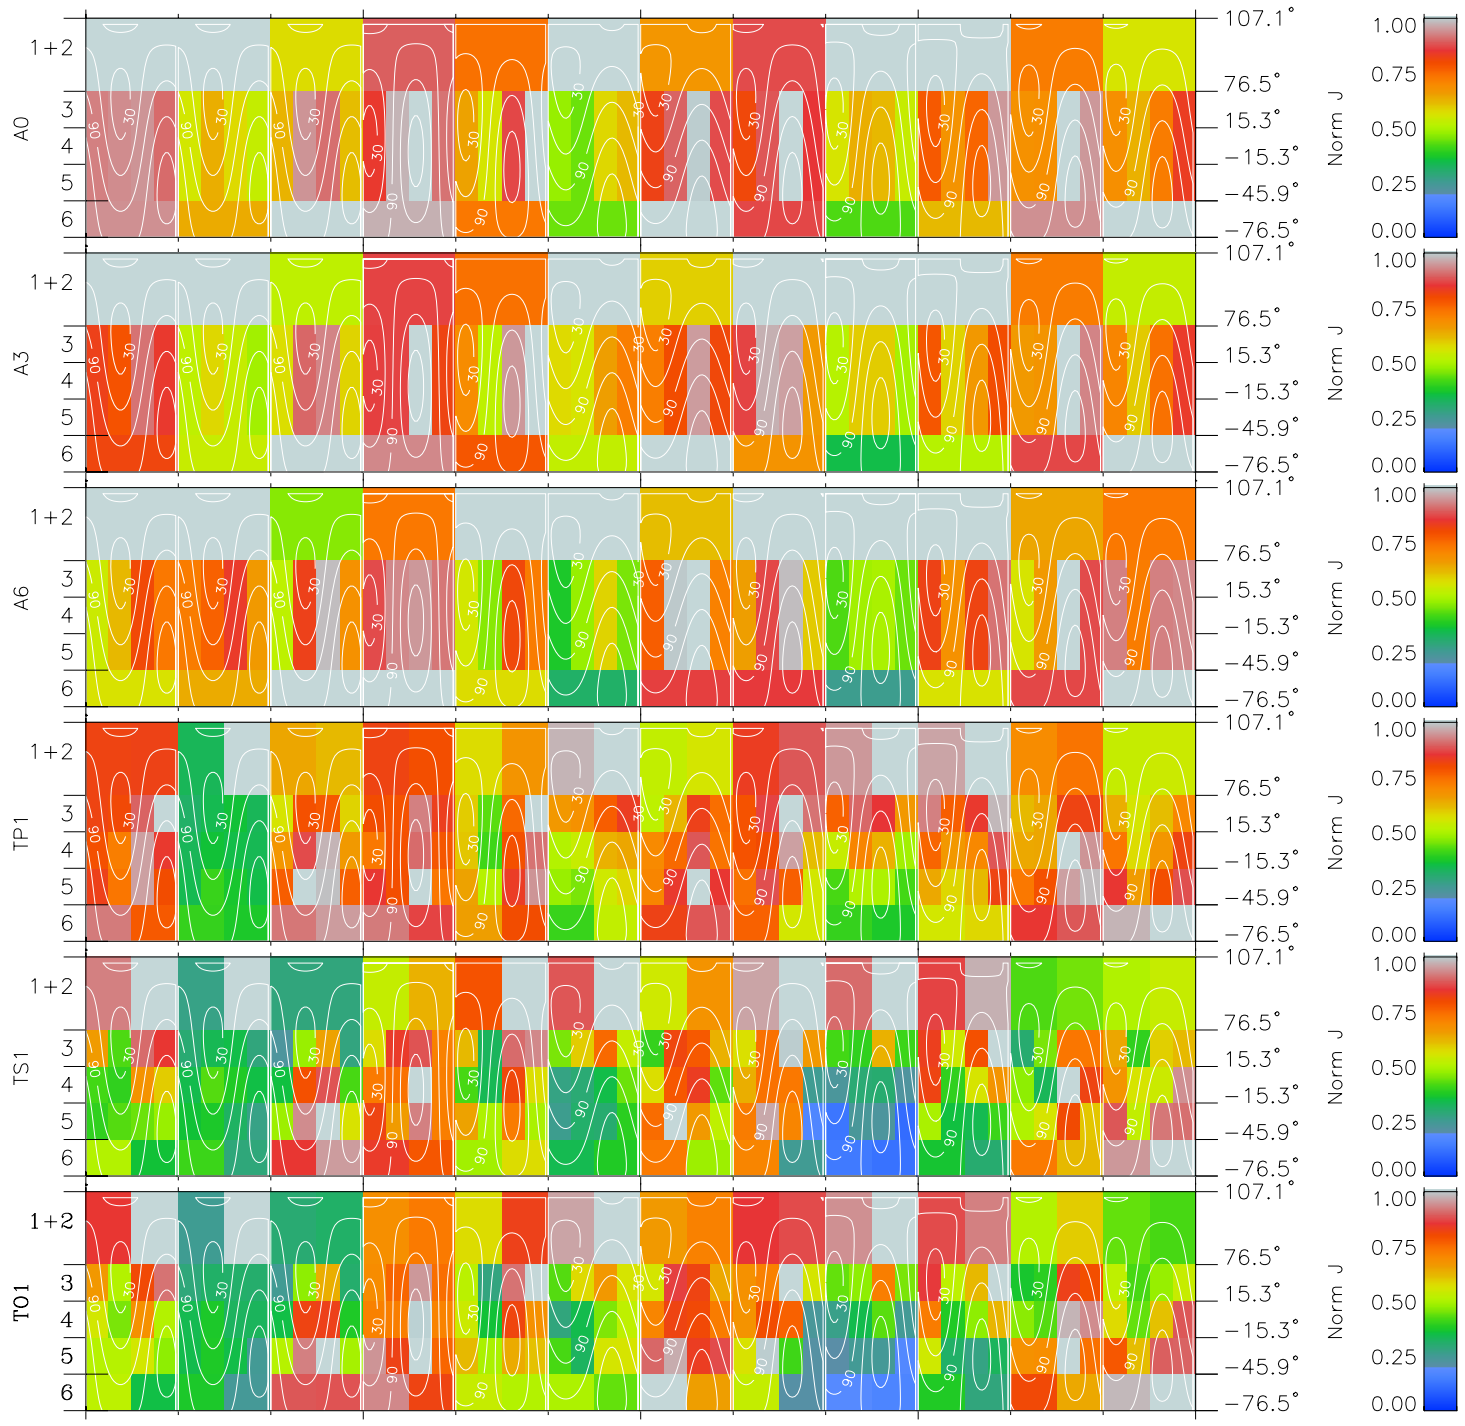

Galileo EPD Real Time All-Sky Anisotropies 96222

Software Version: RTSKY_NORM V 1.20
Data Production: 06-03-00
Plot Production: Fri Sep 14 07:12:28 2001
Color File: wondr3
Geofactor File: 1.1

00:00:00 1996-222	222-06	222-12	222-18	00:00:00 1996-223	
+	+	+	+	+	X JSE(R _j)
-70.52	-70.06	-69.60	-69.13	-68.65	Y JSE(R _j)
-103.54	-103.60	-103.64	-103.68	-103.71	Z JSE(R _j)
-6.35	-6.32	-6.30	-6.28	-6.25	

- ◇ = Jupiter look direction
- = Corotation look direction