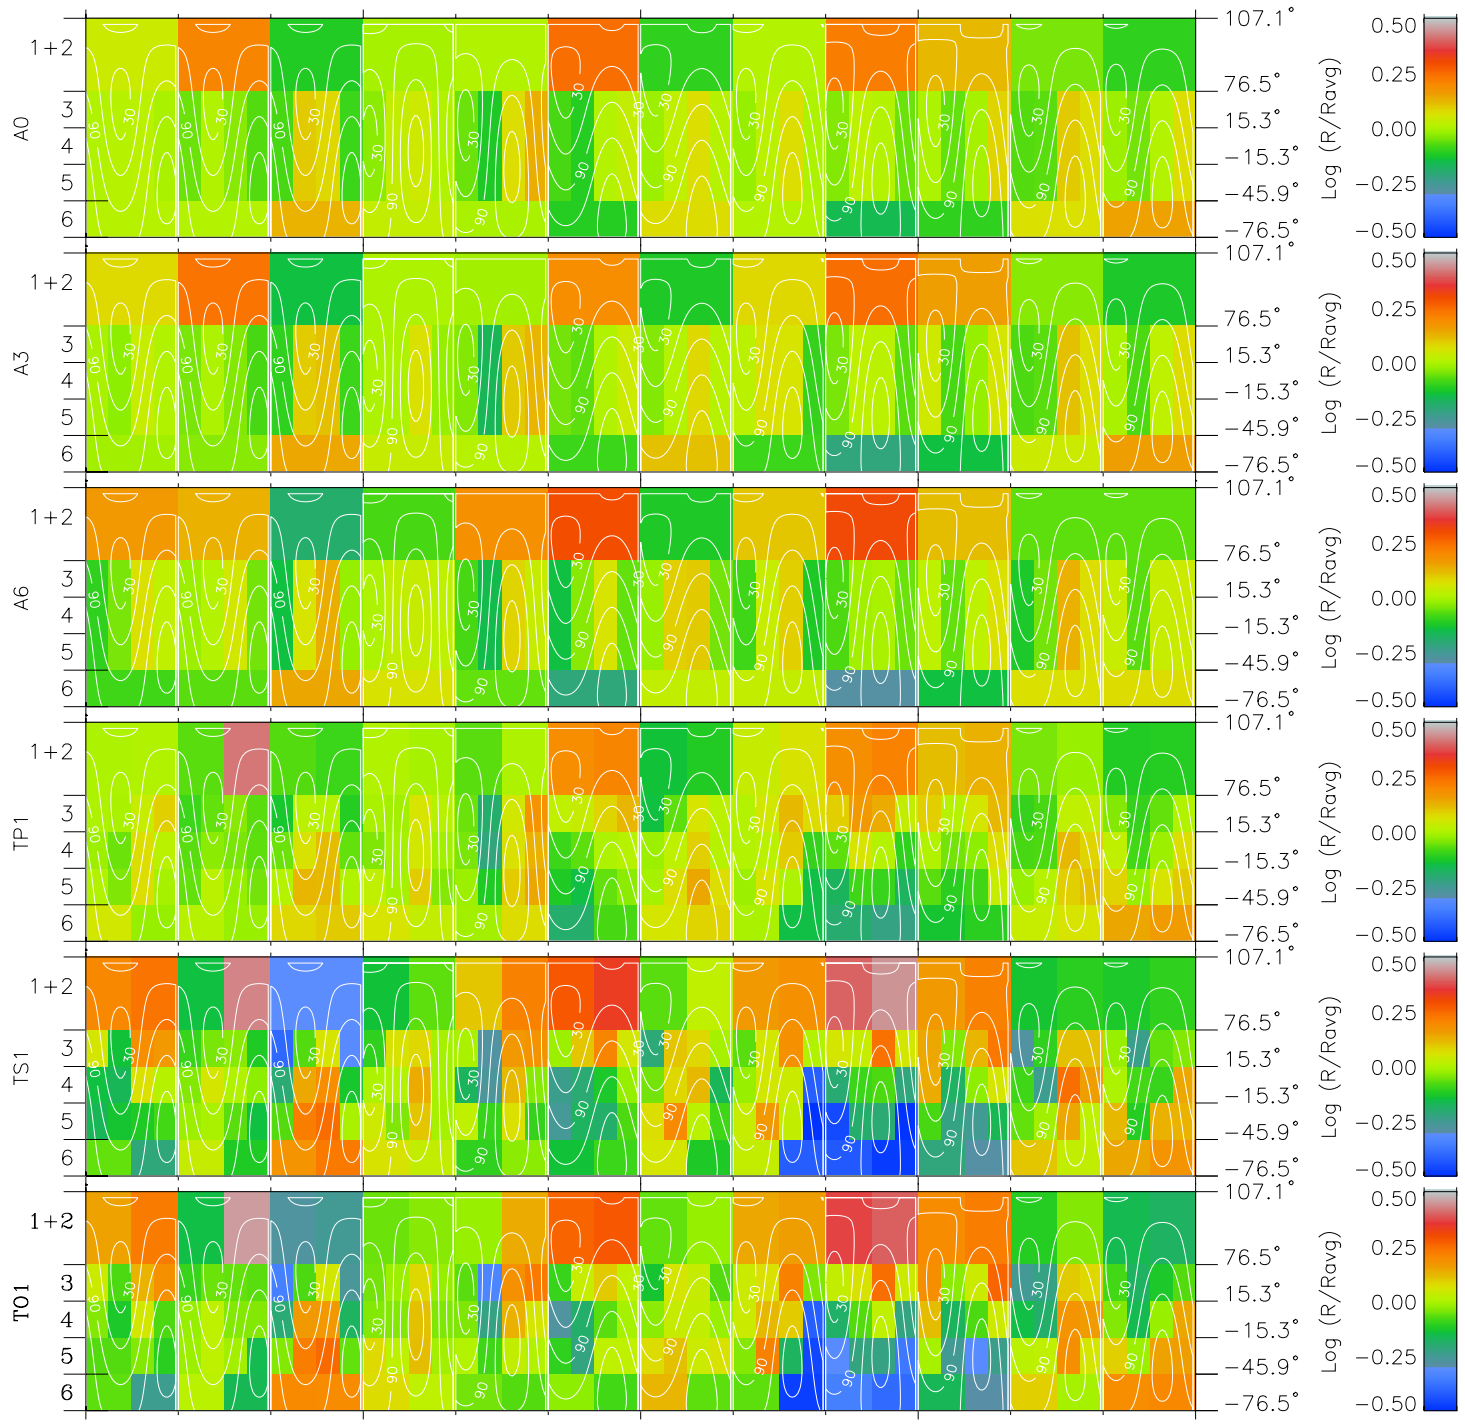

# Galileo EPD Real Time All-Sky Anisotropies 96222

Software Version: RTSKY\_MEAN V 1.20  
 Data Production: 06-03-00  
 Plot Production: Fri Sep 14 07:11:59 2001  
 Color File: wondr3  
 Geofactor File: 1.1

| 00:00:00<br>1996-222 | 222-06  | 222-12  | 222-18  | 00:00:00<br>1996-223 |                        |
|----------------------|---------|---------|---------|----------------------|------------------------|
| +                    | +       | +       | +       | +                    |                        |
| -70.52               | -70.06  | -69.60  | -69.13  | -68.65               | X JSE(R <sub>j</sub> ) |
| -103.54              | -103.60 | -103.64 | -103.68 | -103.71              | Y JSE(R <sub>j</sub> ) |
| -6.35                | -6.32   | -6.30   | -6.28   | -6.25                | Z JSE(R <sub>j</sub> ) |

- ◇ = Jupiter look direction
- = Corotation look direction