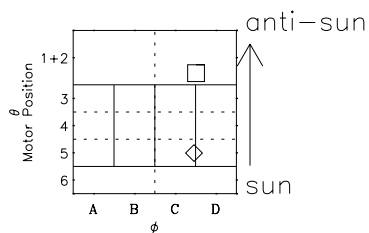

Galileo EPD Real-Time Omni 96222

Software Version: RTLINE_OMNI V 1.20
Data Production: 06-03-00
Plot Production: Fri Sep 14 07:13:48 2001

◇ = Jupiter look direction
□ = Corotation look direction