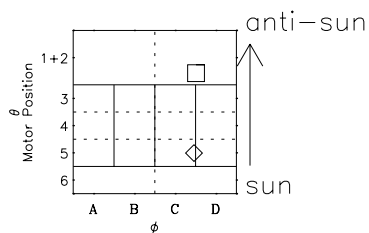

Galileo EPD Real-Time Omni 96222

Software Version: RTLINE_OMNI V 1.20
Data Production: 06-03-00
Plot Production: Fri Sep 14 07:13:47 2001

◇ = Jupiter look direction
□ = Corotation look direction