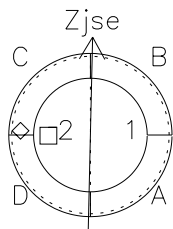

# Galileo EPD Real-Time Six-Sector 96222

Software Version: RTLINE\_R6 V 1.20  
Data Production: 06-03-00  
Plot Production: Fri Sep 14 07:13:56 2001

◇ = Jupiter look direction  
□ = Corotation look direction