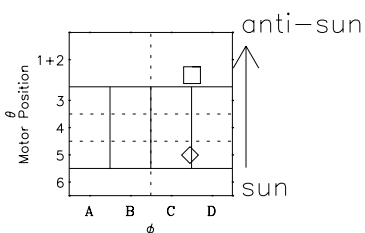

# Galileo EPD Real-Time Six-Sector 96222

Software Version: RTLINE\_R6 V 1.20  
Data Production: 06-03-00  
Plot Production: Fri Sep 14 07:13:56 2001

◇ = Jupiter look direction  
□ = Corotation look direction