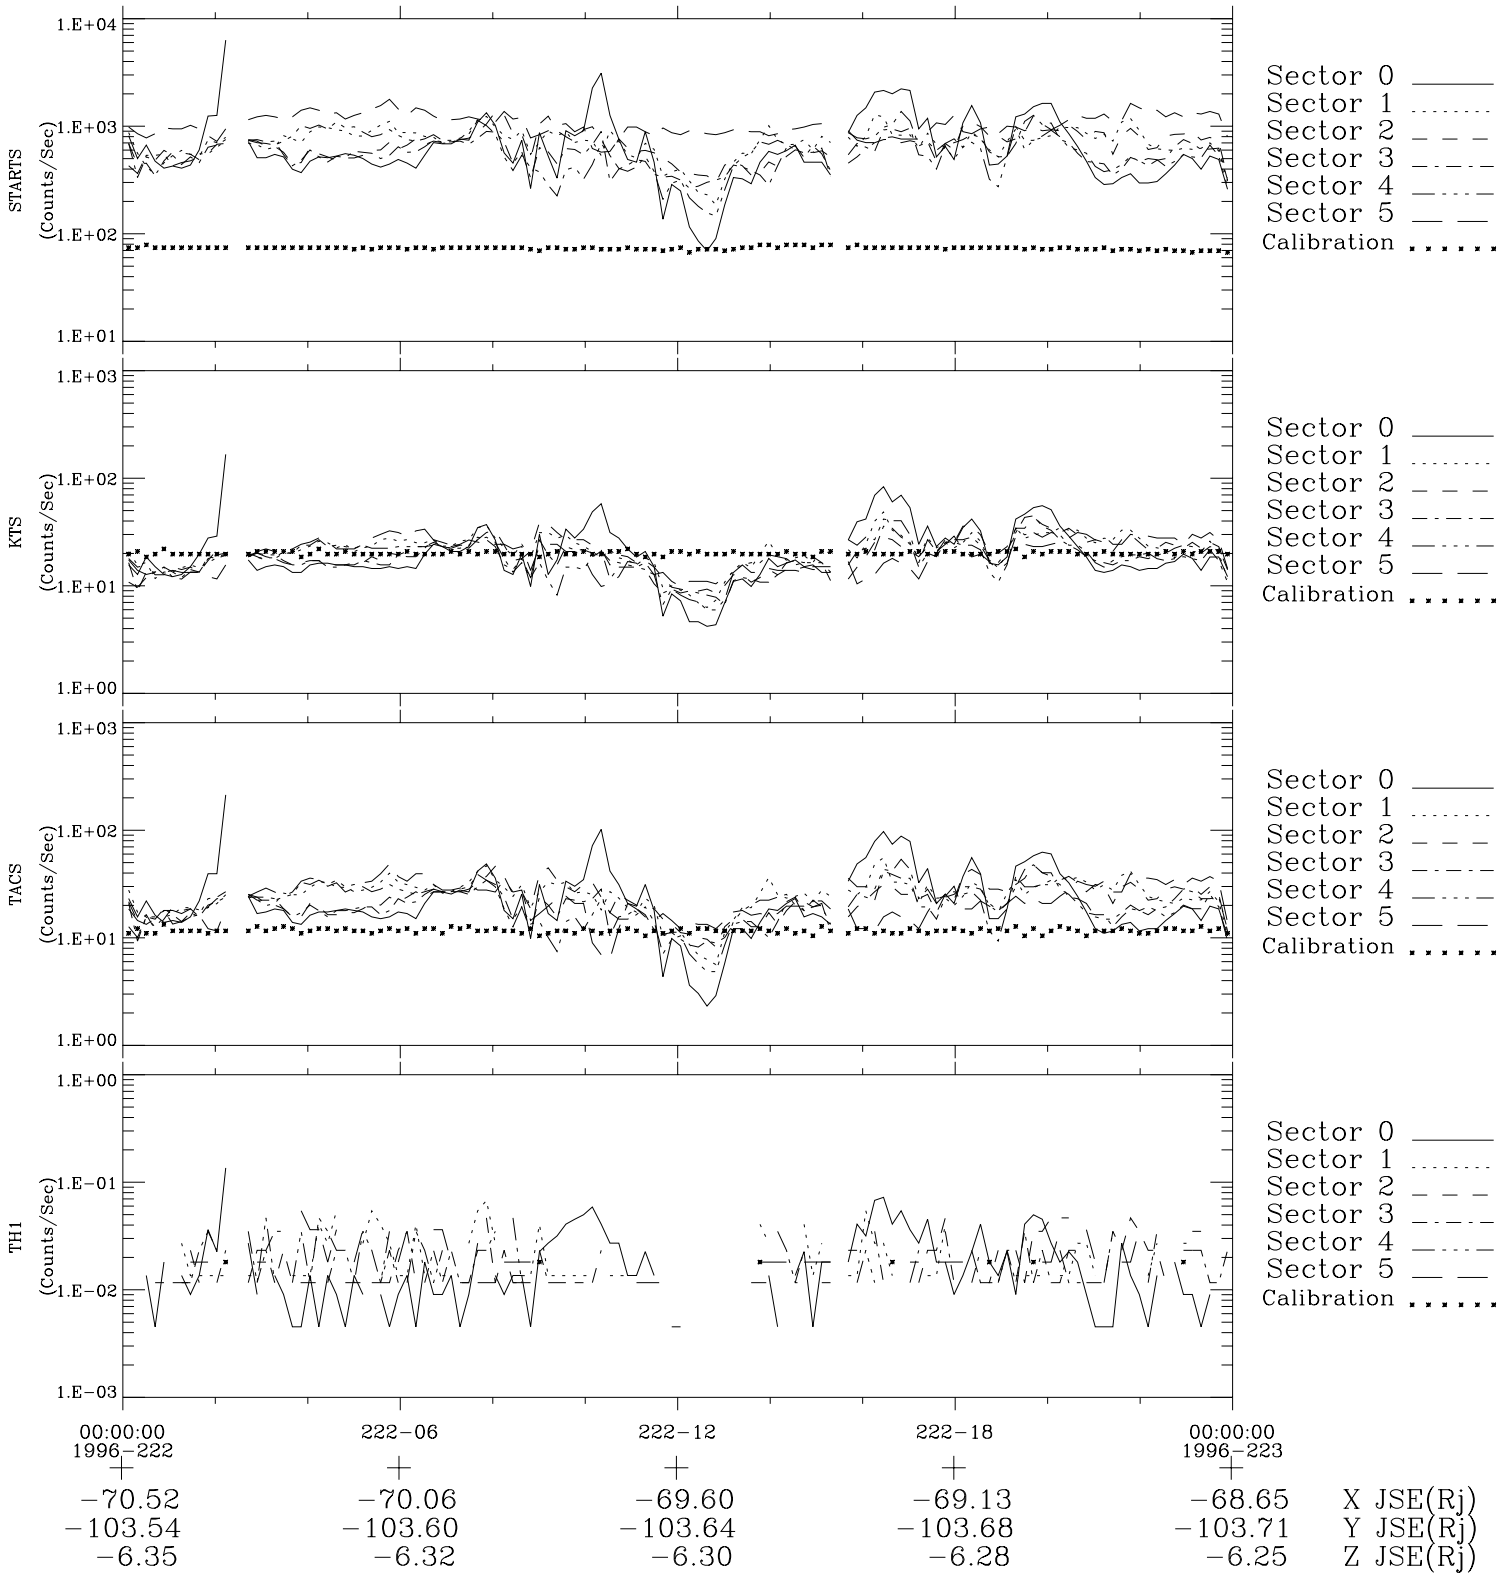

# Galileo EPD Real-Time Six-Sector 96222

Software Version: RTLINE\_R6 V 1.20  
Data Production: 06-03-00  
Plot Production: Fri Sep 14 07:13:56 2001

◇ = Jupiter look direction  
□ = Corotation look direction