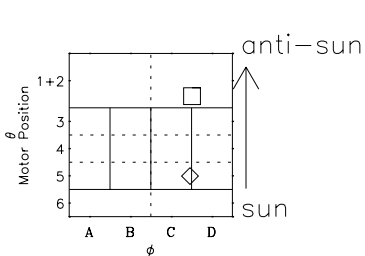

Galileo EPD Real-Time Six-Sector 96222

Software Version: RTLINE_R6 V 1.20
Data Production: 06-03-00
Plot Production: Fri Sep 14 07:13:55 2001

◇ = Jupiter look direction
□ = Corotation look direction