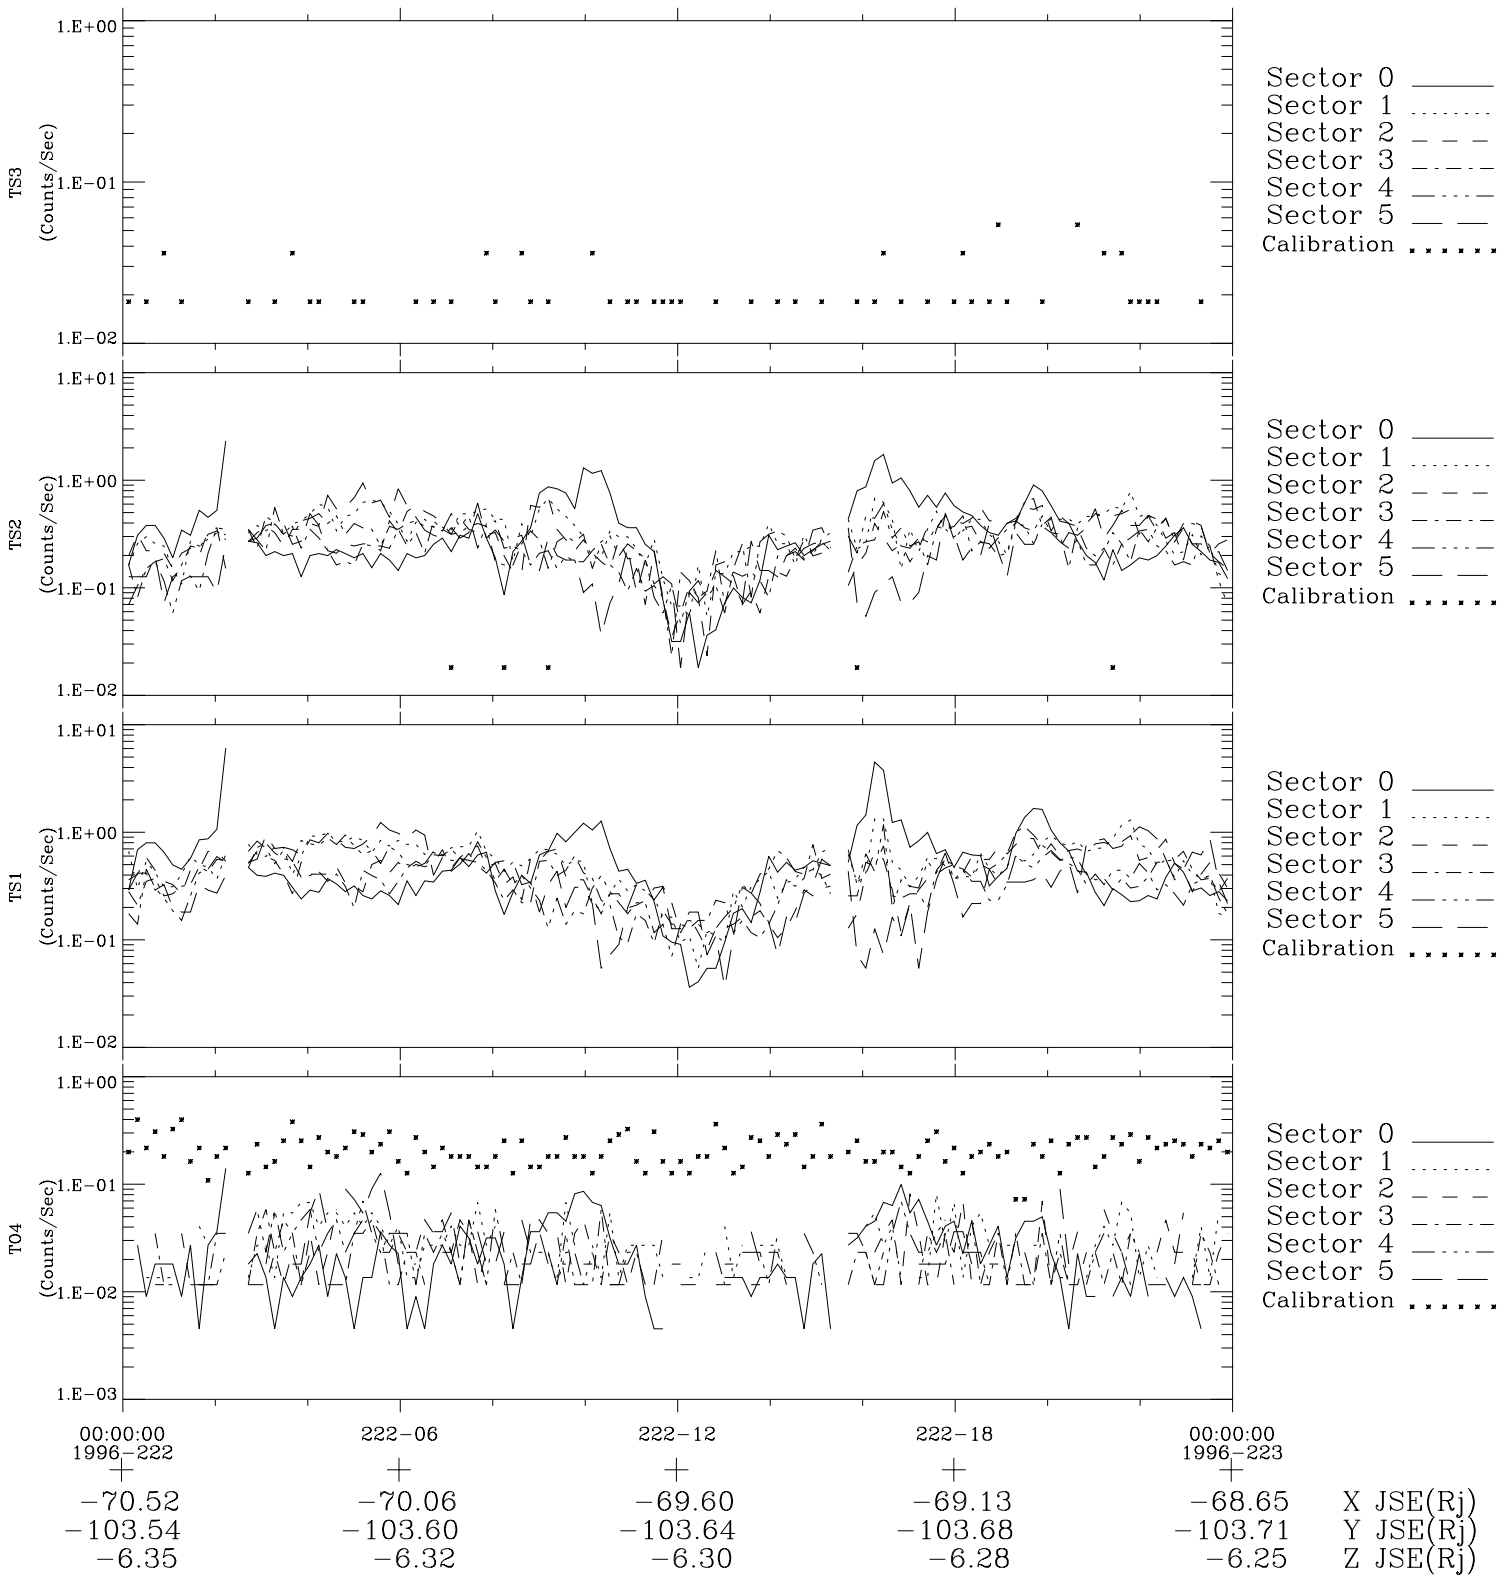

Galileo EPD Real-Time Six-Sector 96222

Software Version: RTLINE_R6 V 1.20
Data Production: 06-03-00
Plot Production: Fri Sep 14 07:13:55 2001

◇ = Jupiter look direction
□ = Corotation look direction