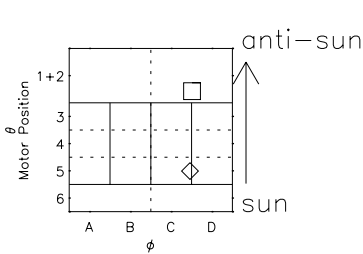

Galileo EPD Real Elevation Anisotropies 96222

Software Version: RTELEV_FLUX V 1.20
 Data Production: 06-03-00
 Plot Production: Fri Sep 14 07:12:58 2001
 Color File: wondr3
 Geofactor File: 1.1

◇ = Jupiter look direction
 □ = Corotation look direction