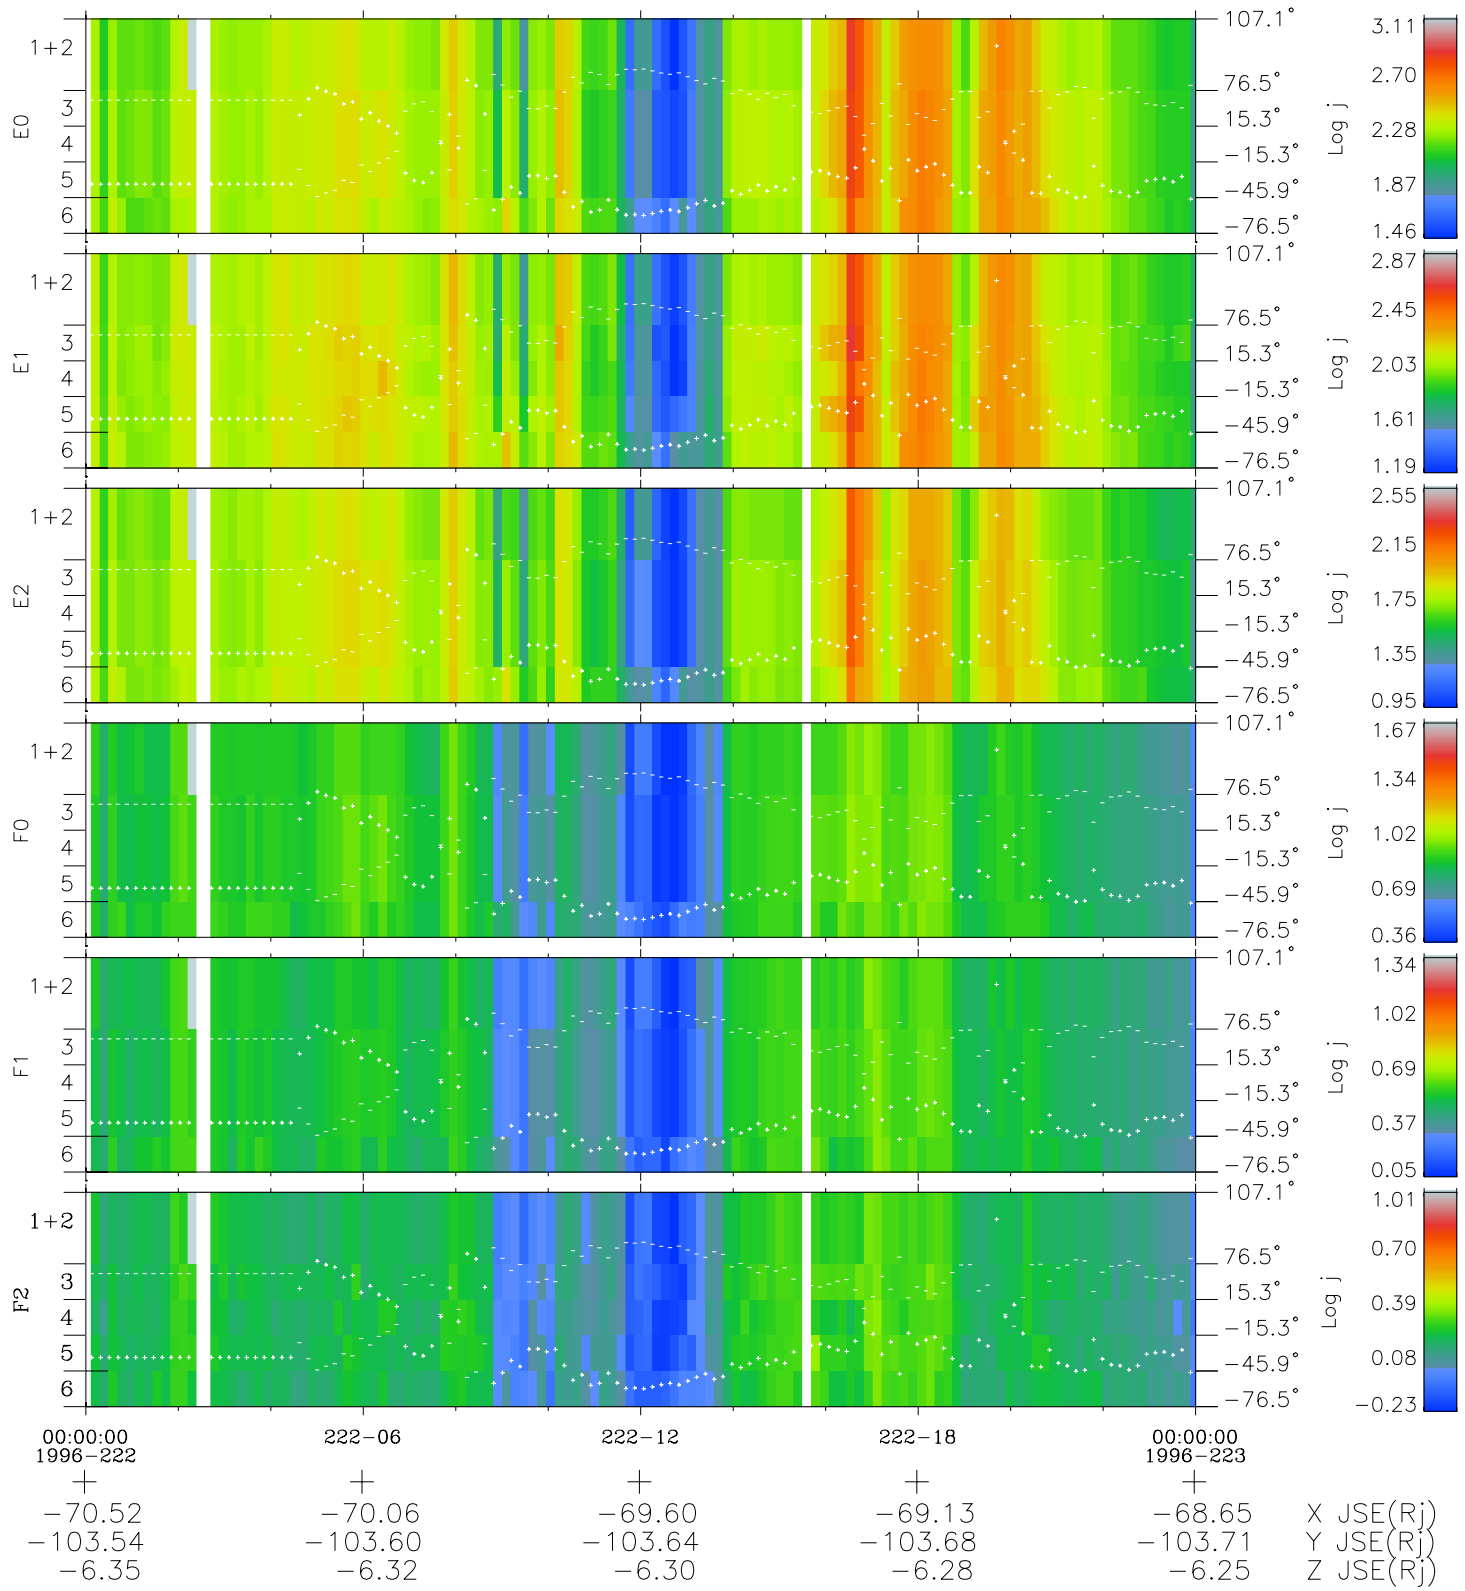

Galileo EPD Real Elevation Anisotropies 96222

Software Version: RTELEV_FLUX V 1.20
 Data Production: 06-03-00
 Plot Production: Fri Sep 14 07:12:58 2001
 Color File: wondr3
 Geofactor File: 1.1

◇ = Jupiter look direction
 □ = Corotation look direction