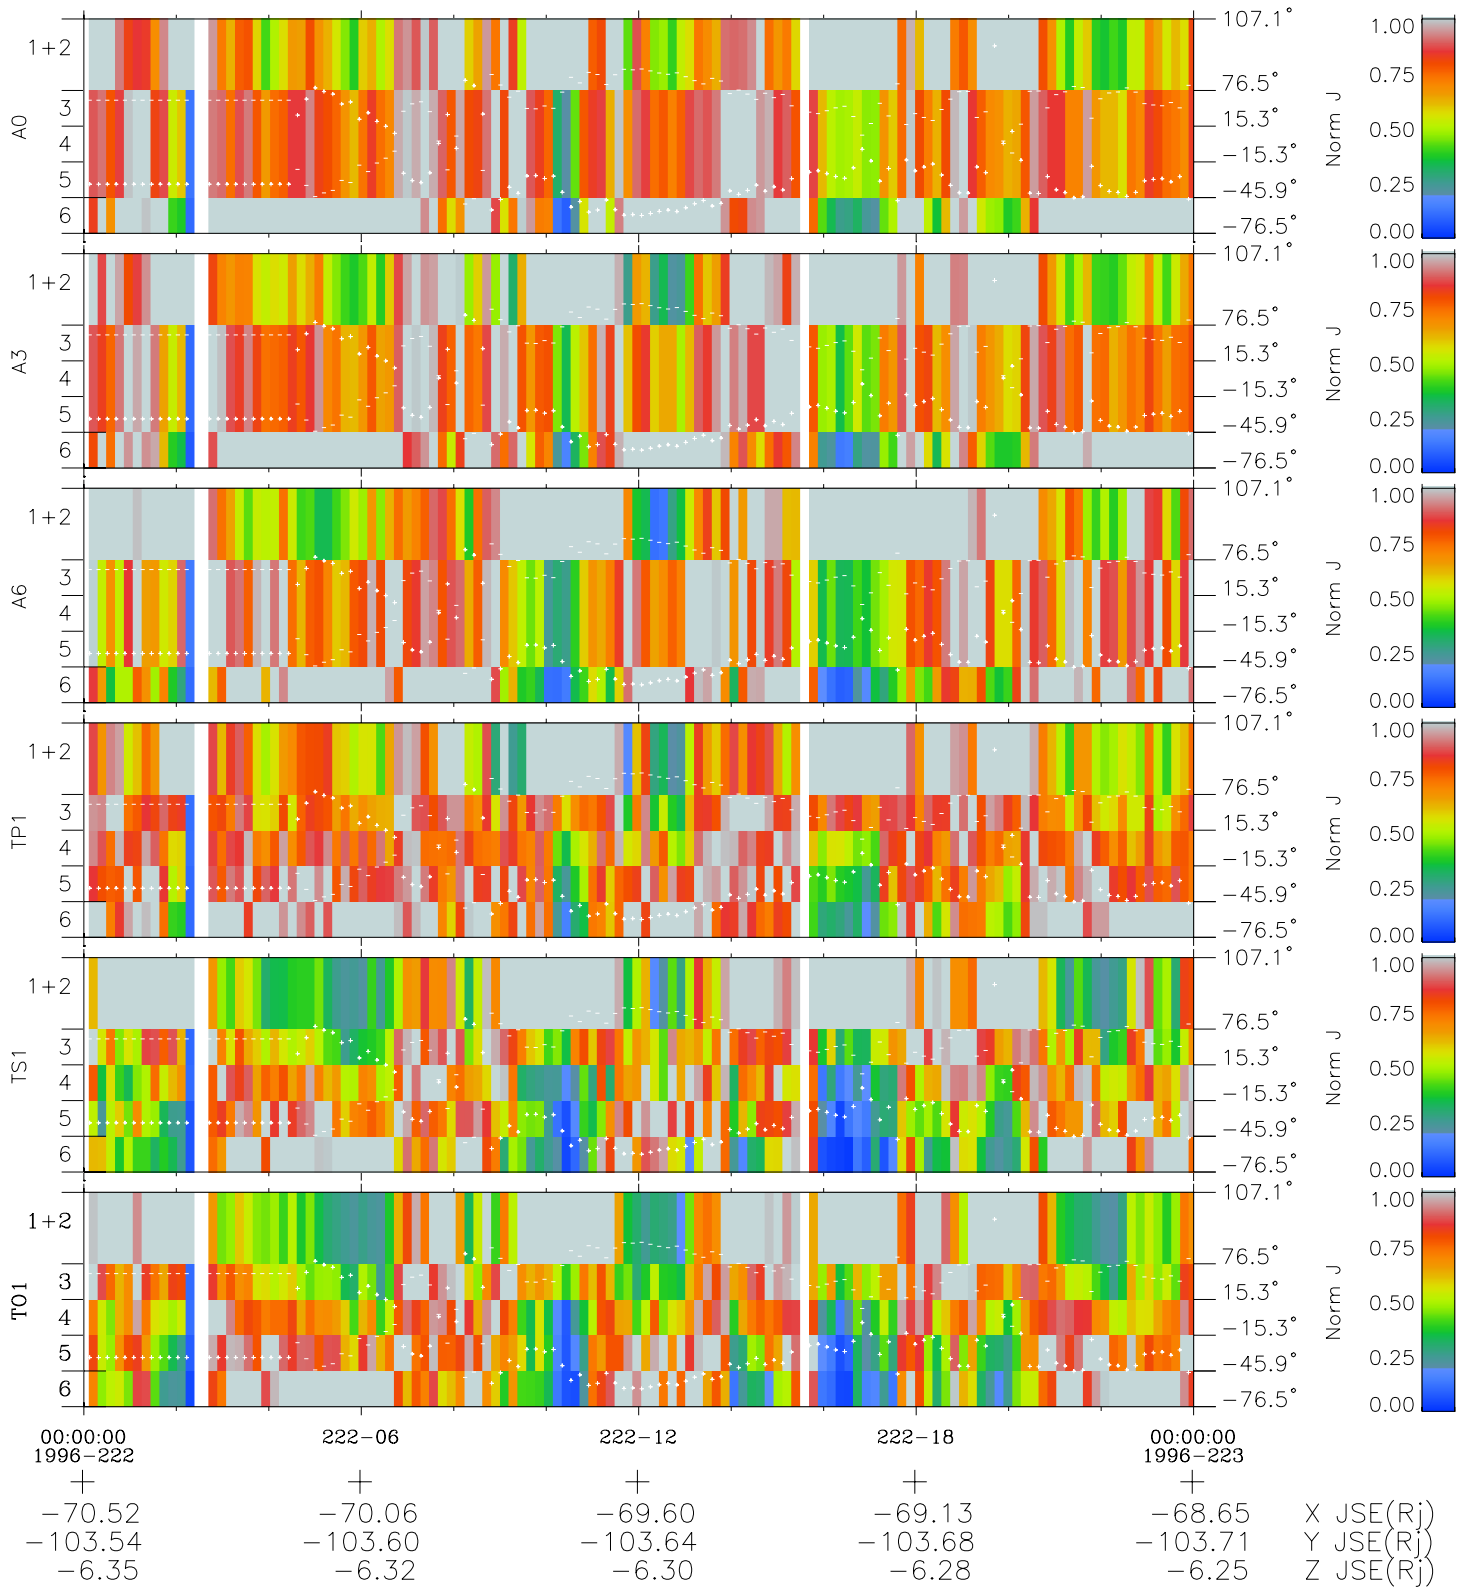

# Galileo EPD Real Elevation Anisotropies 96222

Software Version: RTELEV\_NORM V 1.20  
Data Production: 06-03-00  
Plot Production: Fri Sep 14 07:13:04 2001  
Color File: wondr3  
Geofactor File: 1.1

- ◇ = Jupiter look direction
- = Corotation look direction