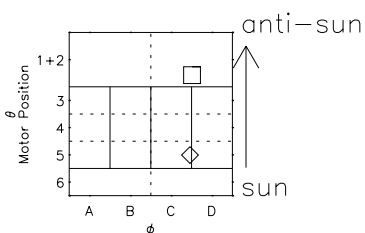

# Galileo EPD Real Elevation Anisotropies 96222

Software Version: RTELEV\_NORM V 1.20  
Data Production: 06-03-00  
Plot Production: Fri Sep 14 07:13:04 2001  
Color File: wondr3  
Geofactor File: 1.1

- ◇ = Jupiter look direction
- = Corotation look direction