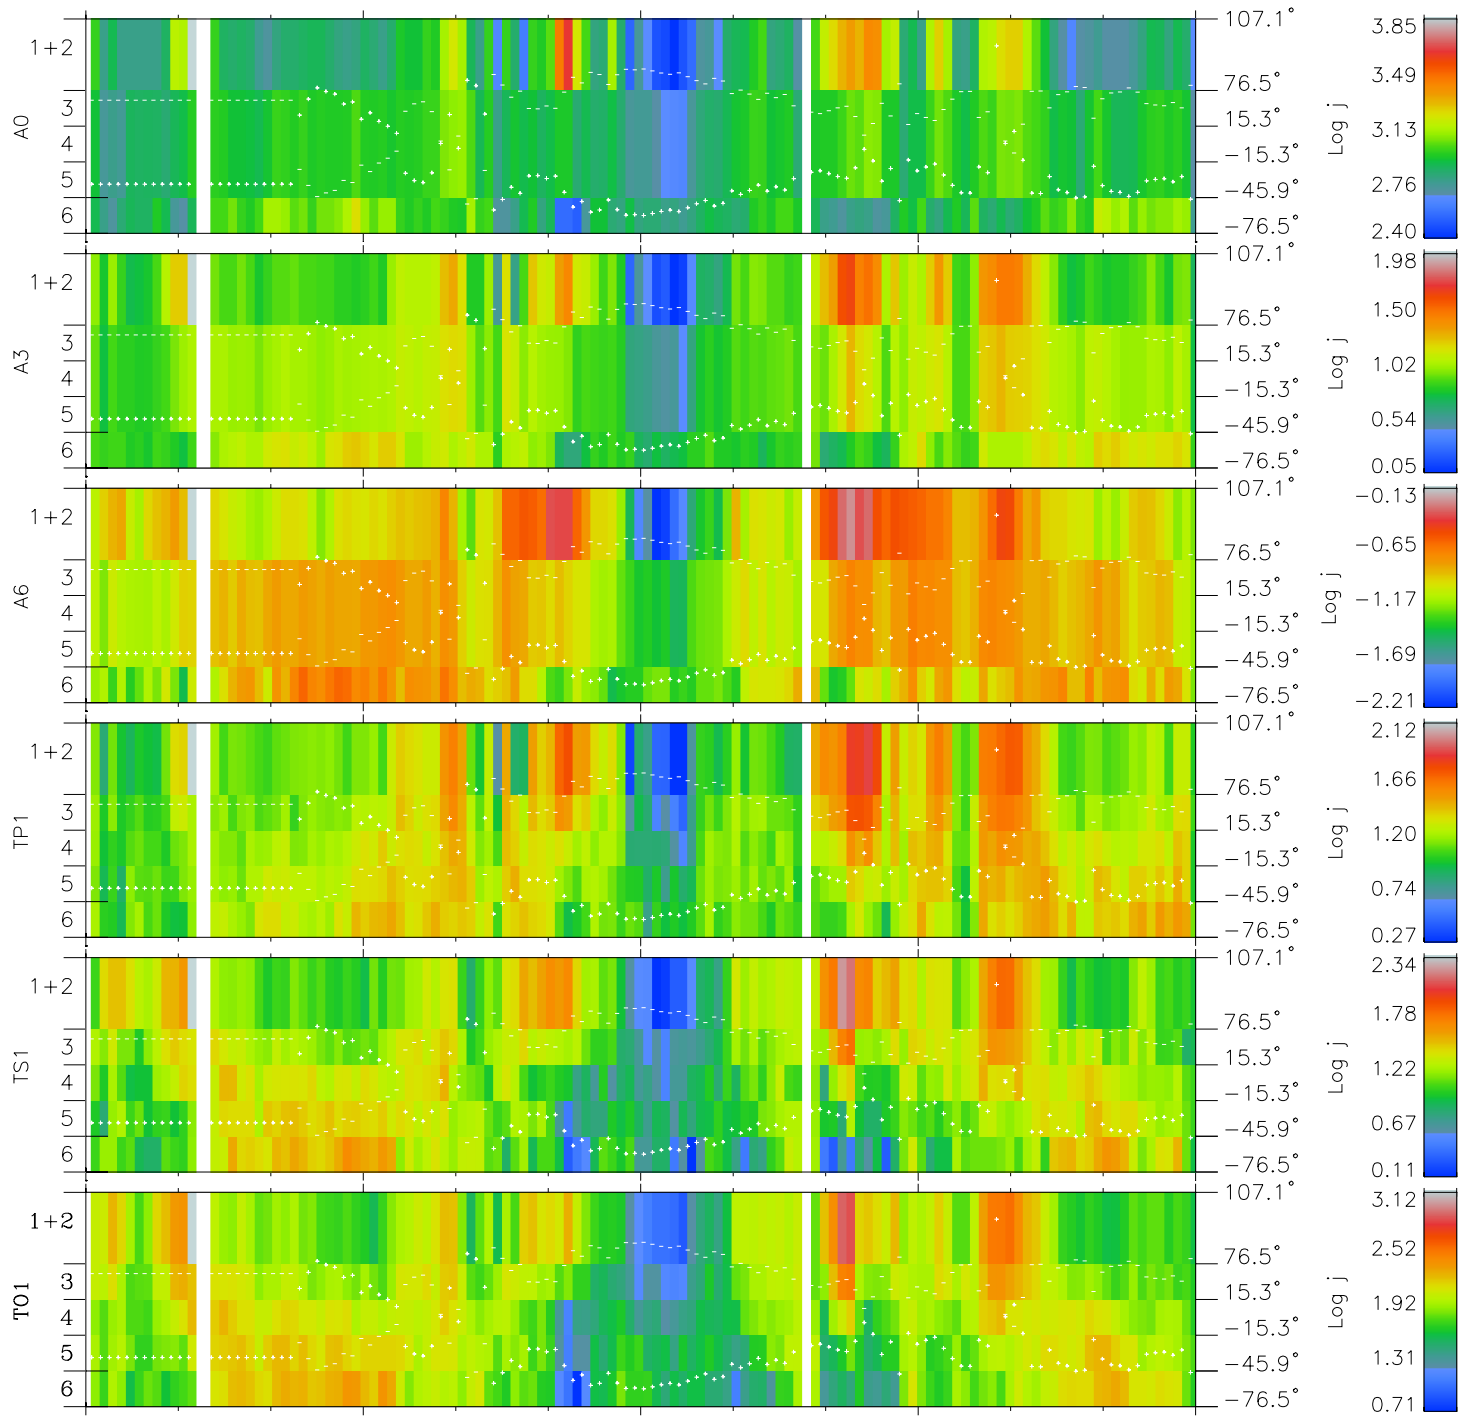

# Galileo EPD Real Elevation Anisotropies 96222

Software Version: RTELEV\_FLUX V 1.20  
Data Production: 06-03-00  
Plot Production: Fri Sep 14 07:12:52 2001  
Color File: wondr3  
Geofactor File: 1.1

00:00:00 1996-222	222-06	222-12	222-18	00:00:00 1996-223	
+	+	+	+	+	
-70.52	-70.06	-69.60	-69.13	-68.65	X JSE(R <sub>j</sub> )
-103.54	-103.60	-103.64	-103.68	-103.71	Y JSE(R <sub>j</sub> )
-6.35	-6.32	-6.30	-6.28	-6.25	Z JSE(R <sub>j</sub> )

- ◇ = Jupiter look direction
- = Corotation look direction