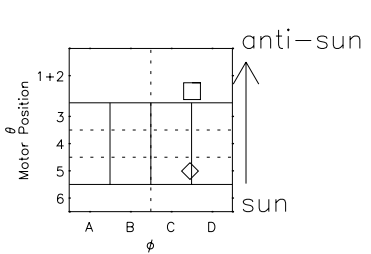

# Galileo EPD Real Elevation Anisotropies 96222

Software Version: RTELEV\_FLUX V 1.20  
Data Production: 06-03-00  
Plot Production: Fri Sep 14 07:12:52 2001  
Color File: wondr3  
Geofactor File: 1.1

00:00:00 1996-222	222-06	222-12	222-18	00:00:00 1996-223	
+	+	+	+	+	
-70.52	-70.06	-69.60	-69.13	-68.65	X JSE(R <sub>j</sub> )
-103.54	-103.60	-103.64	-103.68	-103.71	Y JSE(R <sub>j</sub> )
-6.35	-6.32	-6.30	-6.28	-6.25	Z JSE(R <sub>j</sub> )

- ◇ = Jupiter look direction
- = Corotation look direction