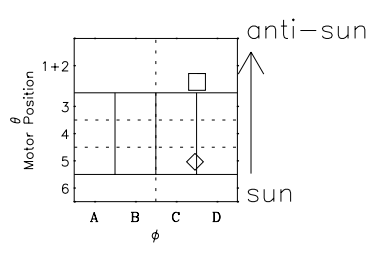

Galileo EPD Real Time Omni Spectrum 96221

Software Version: RTSPEC_OMNI V 1.20
 Data Production: 06-03-00
 Plot Production: Fri Sep 14 07:03:50 2001
 Color File: wondr3
 Geofactor File: 1.1

◇ = Jupiter look direction
 □ = Corotation look direction