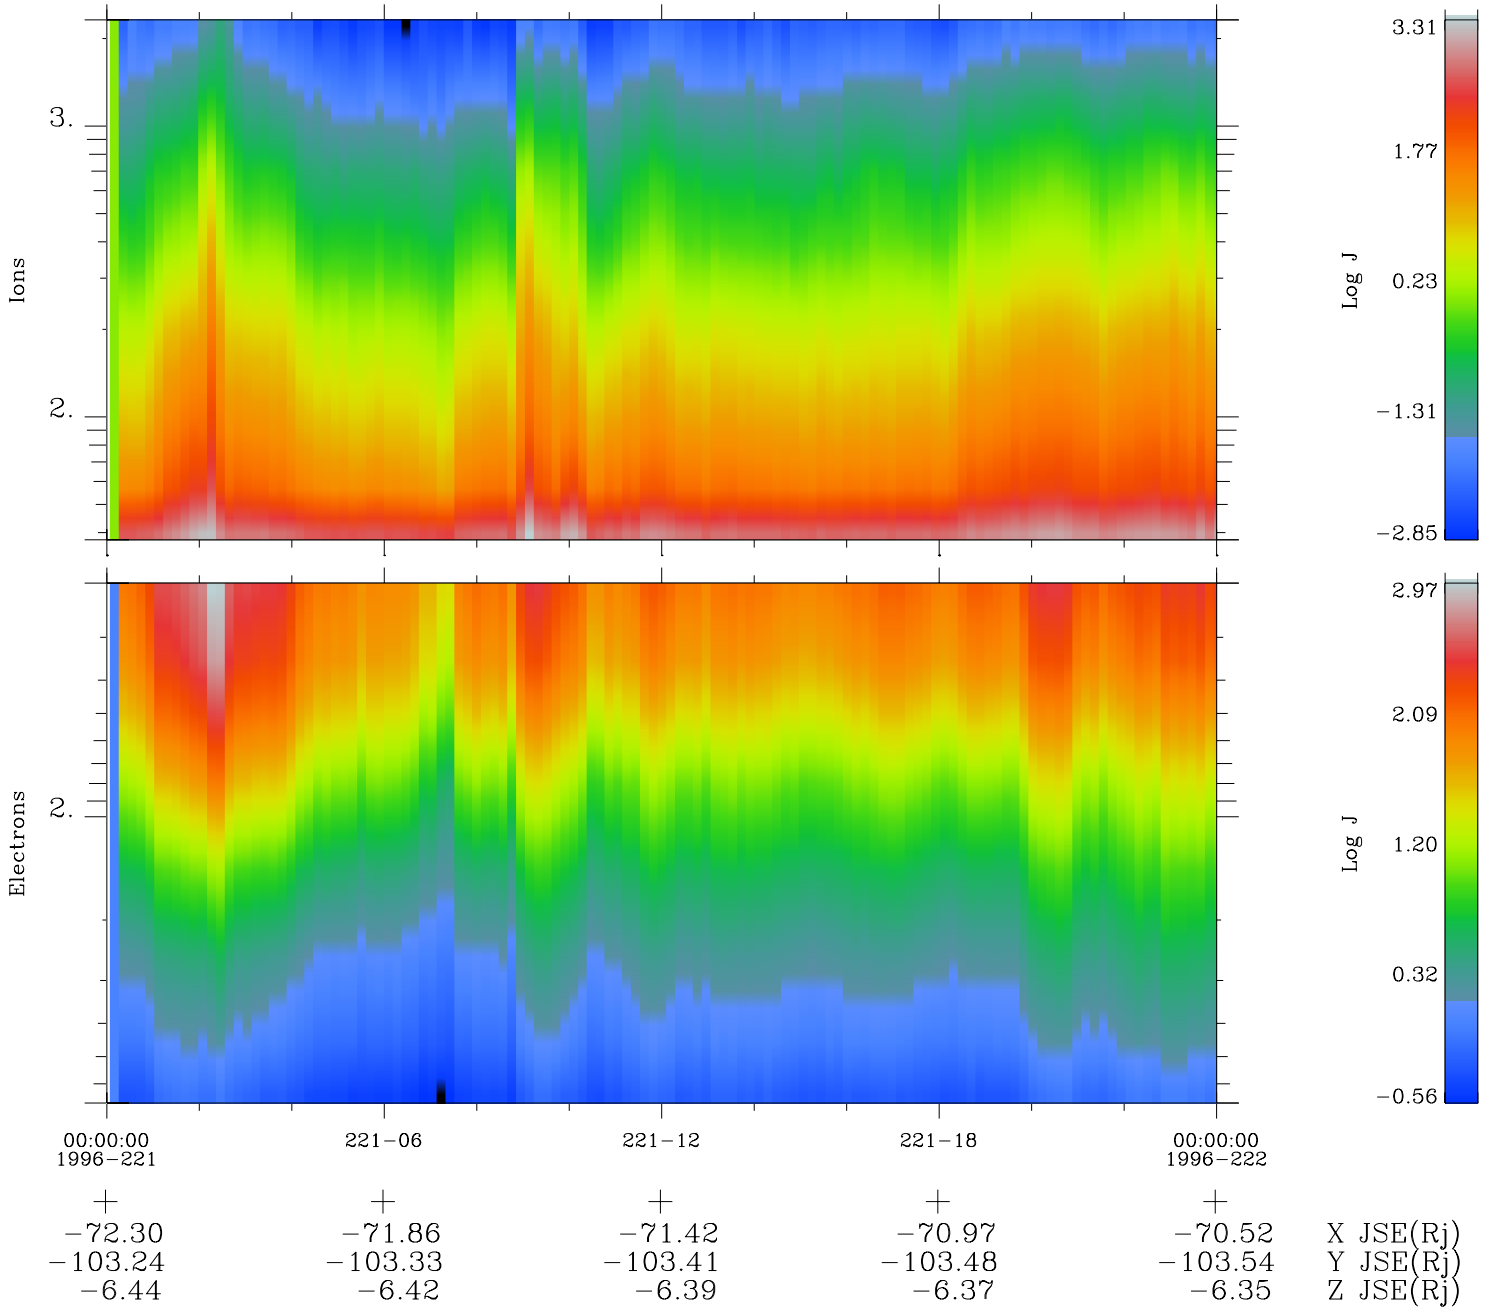

Galileo EPD Real Time Omni Spectrum 96221

Software Version: RTSPEC_OMNI V 1.20
 Data Production: 06-03-00
 Plot Production: Fri Sep 14 07:03:50 2001
 Color File: wondr3
 Geofactor File: 1.1

◇ = Jupiter look direction
 □ = Corotation look direction