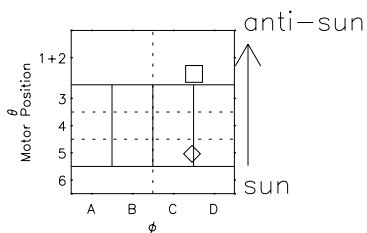

Galileo EPD Real Time R6 Electrons Spectra 96221

Software Version: RTSPEC_R6 V 1.20
 Data Production: 06-03-00
 Plot Production: Fri Sep 14 07:03:44 2001
 Color File: wondr3
 Geofactor File: 1.1

◇ = Jupiter look direction
 □ = Corotation look direction