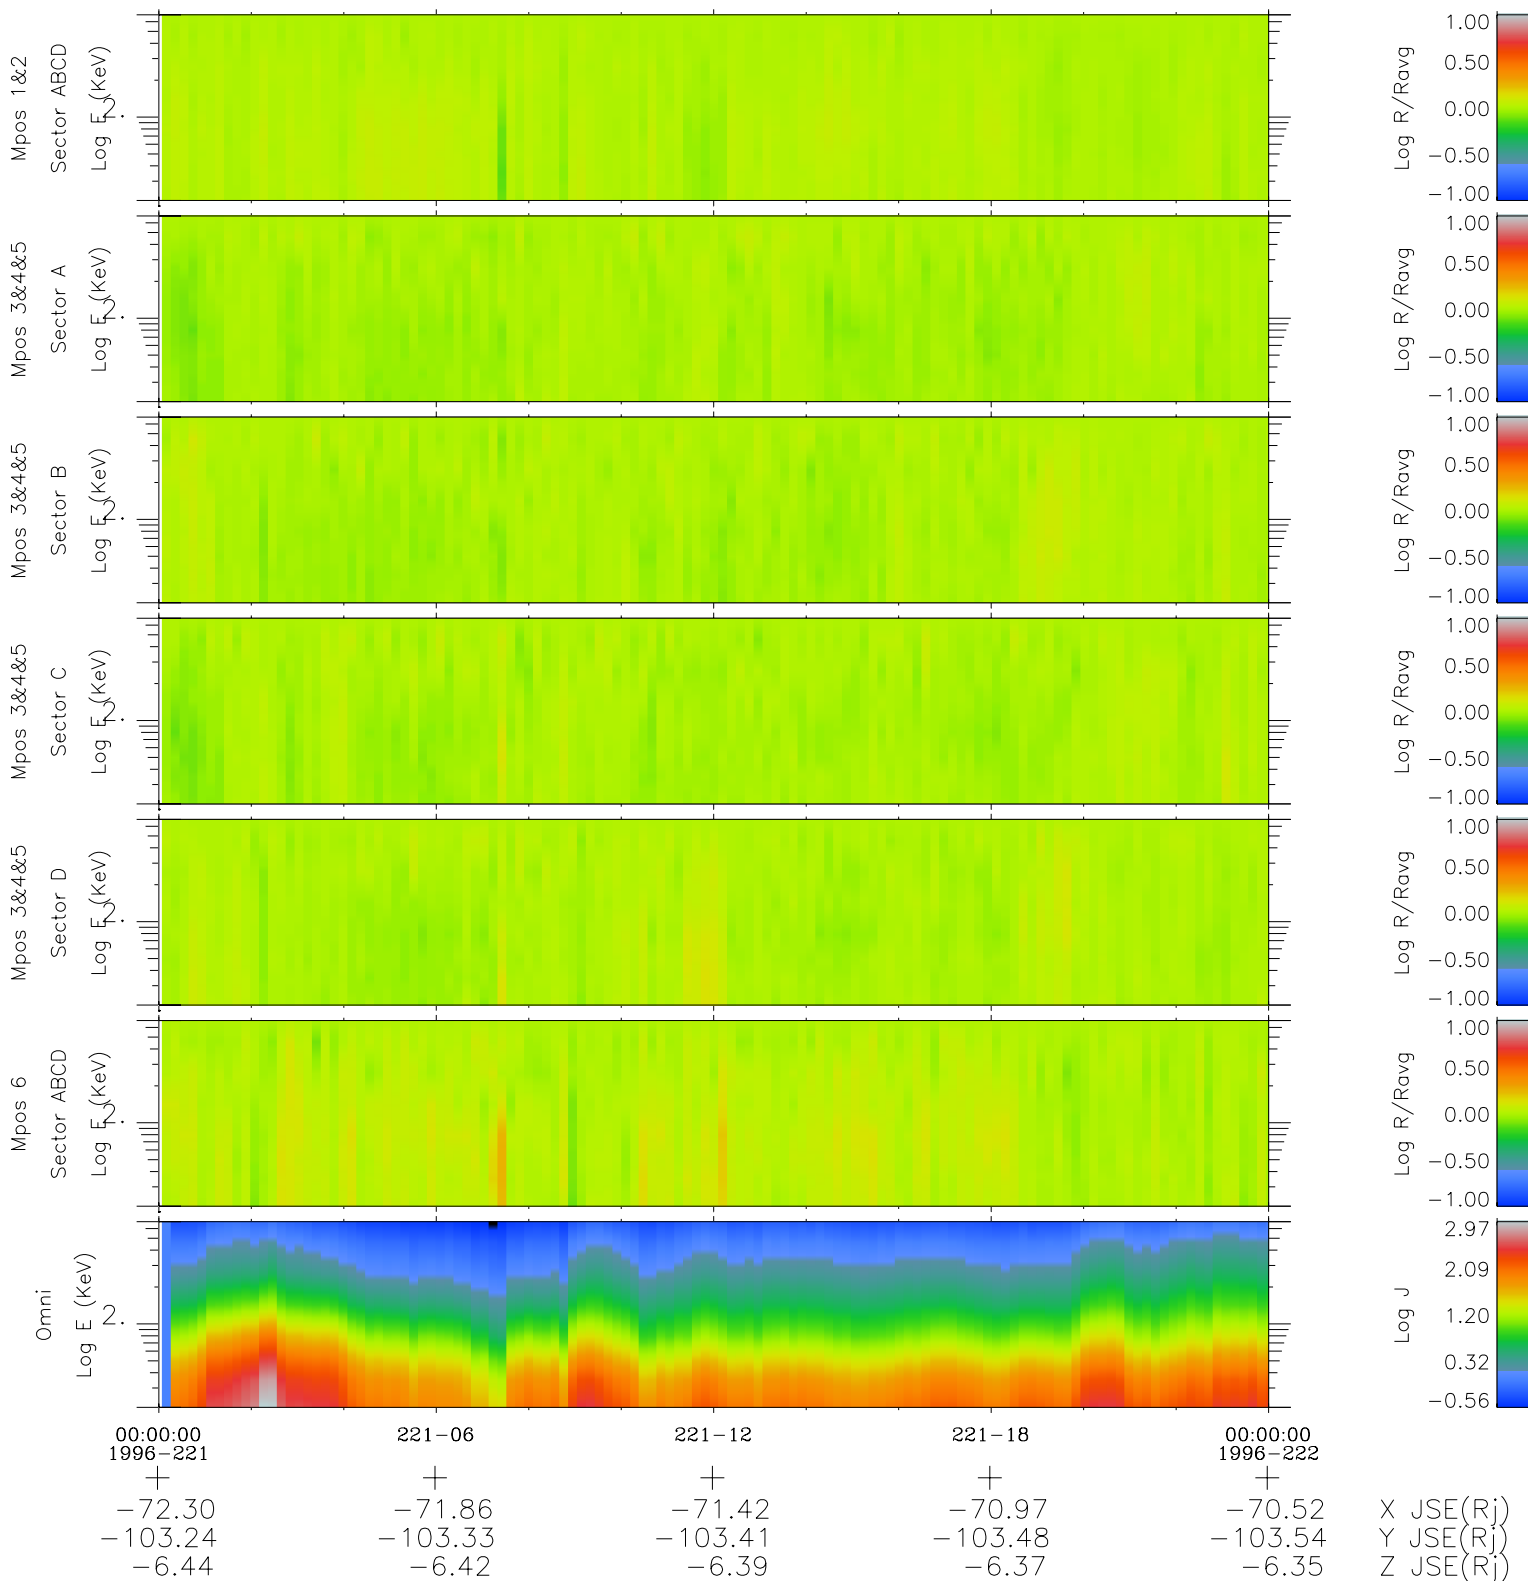

Galileo EPD Real Time R6 Electrons Spectra 96221

Software Version: RTSPEC_R6 V 1.20
 Data Production: 06-03-00
 Plot Production: Fri Sep 14 07:03:44 2001
 Color File: wondr3
 Geofactor File: 1.1

◇ = Jupiter look direction
 □ = Corotation look direction