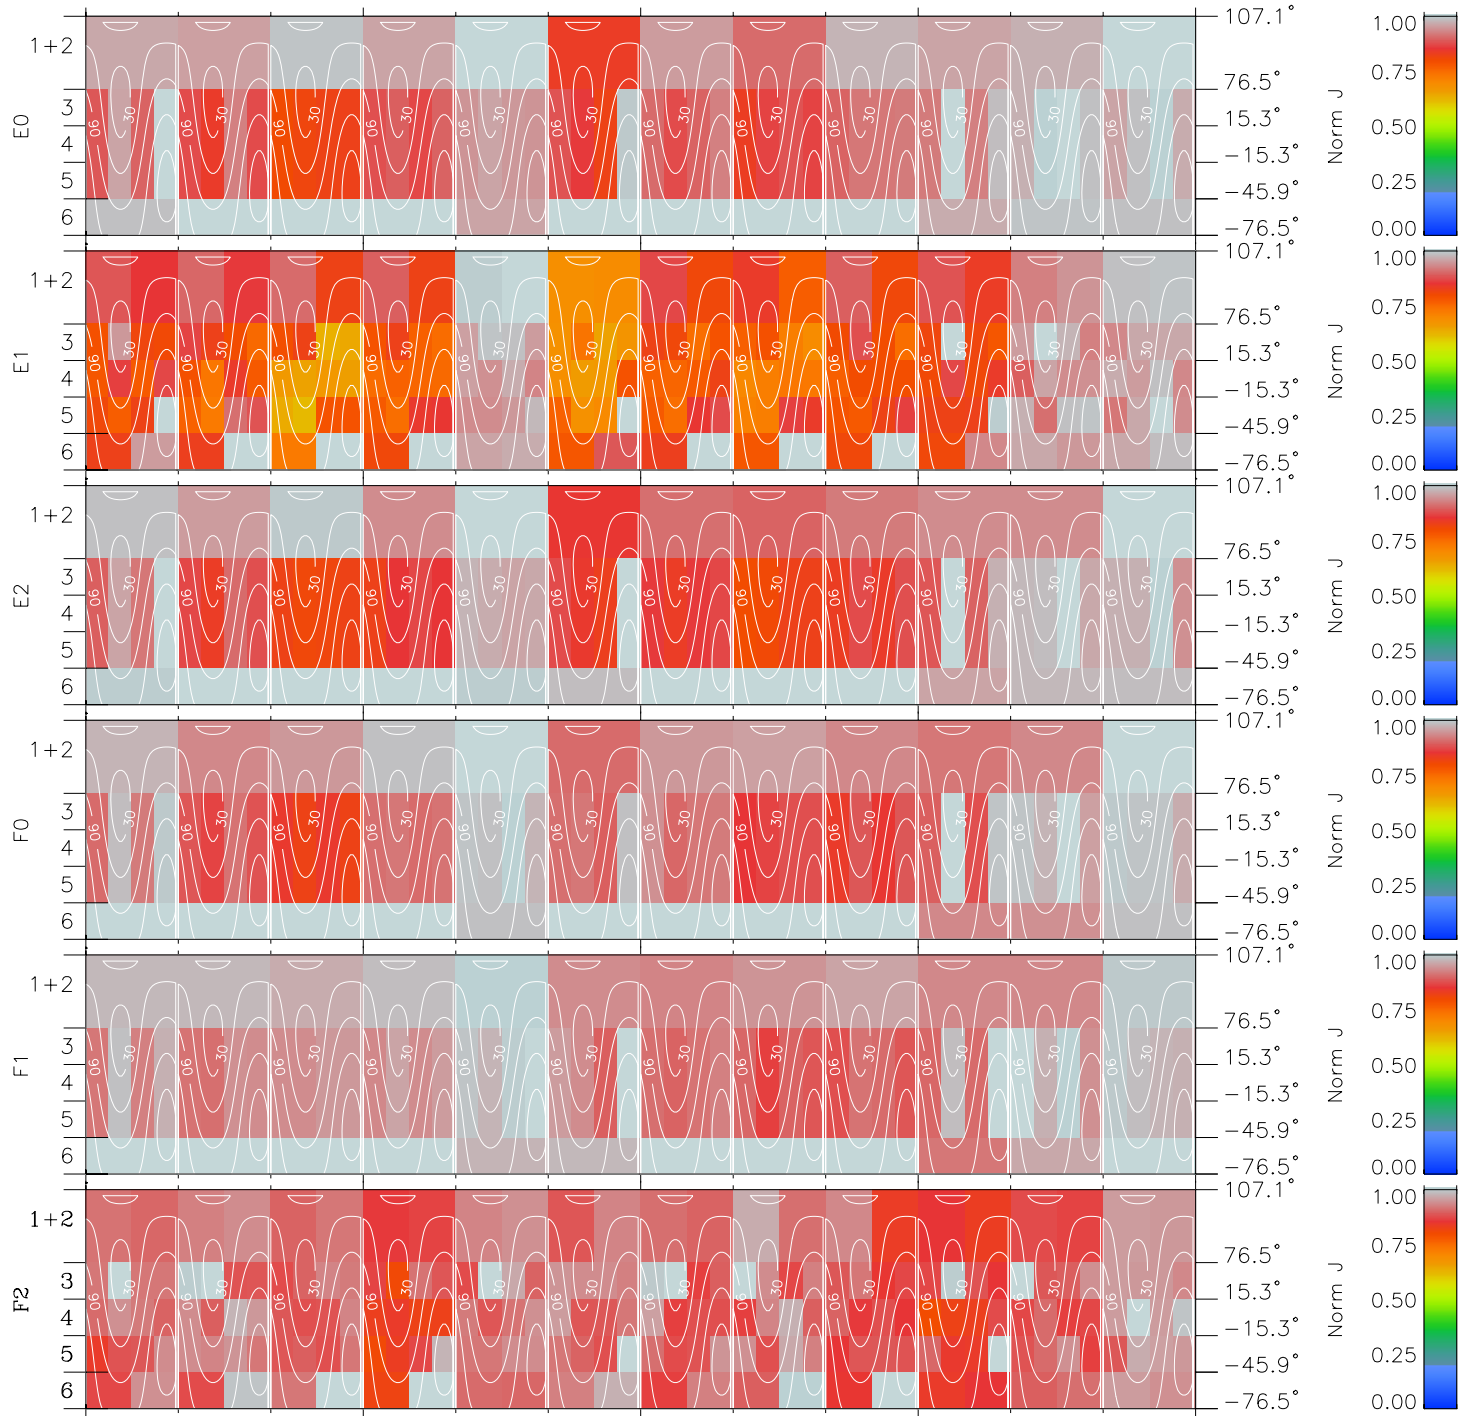

Galileo EPD Real Time All-Sky Anisotropies 96221

Software Version: RTSKY_NORM V 1.20
 Data Production: 06-03-00
 Plot Production: Fri Sep 14 07:04:34 2001
 Color File: wondr3
 Geofactor File: 1.1

00:00:00 1996-221	221-06	221-12	221-18	00:00:00 1996-222	
+	+	+	+	+	
-72.30	-71.86	-71.42	-70.97	-70.52	X JSE(R _j)
-103.24	-103.33	-103.41	-103.48	-103.54	Y JSE(R _j)
-6.44	-6.42	-6.39	-6.37	-6.35	Z JSE(R _j)

- ◇ = Jupiter look direction
- = Corotation look direction