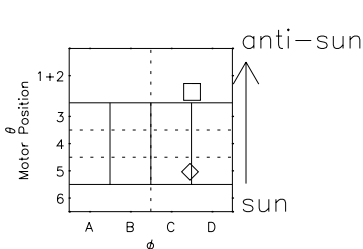

Galileo EPD Real Time All-Sky Anisotropies 96221

Software Version: RTSKY_MEAN V 1.20
 Data Production: 06-03-00
 Plot Production: Fri Sep 14 07:04:05 2001
 Color File: wondr3
 Geofactor File: 1.1

- ◇ = Jupiter look direction
- = Corotation look direction