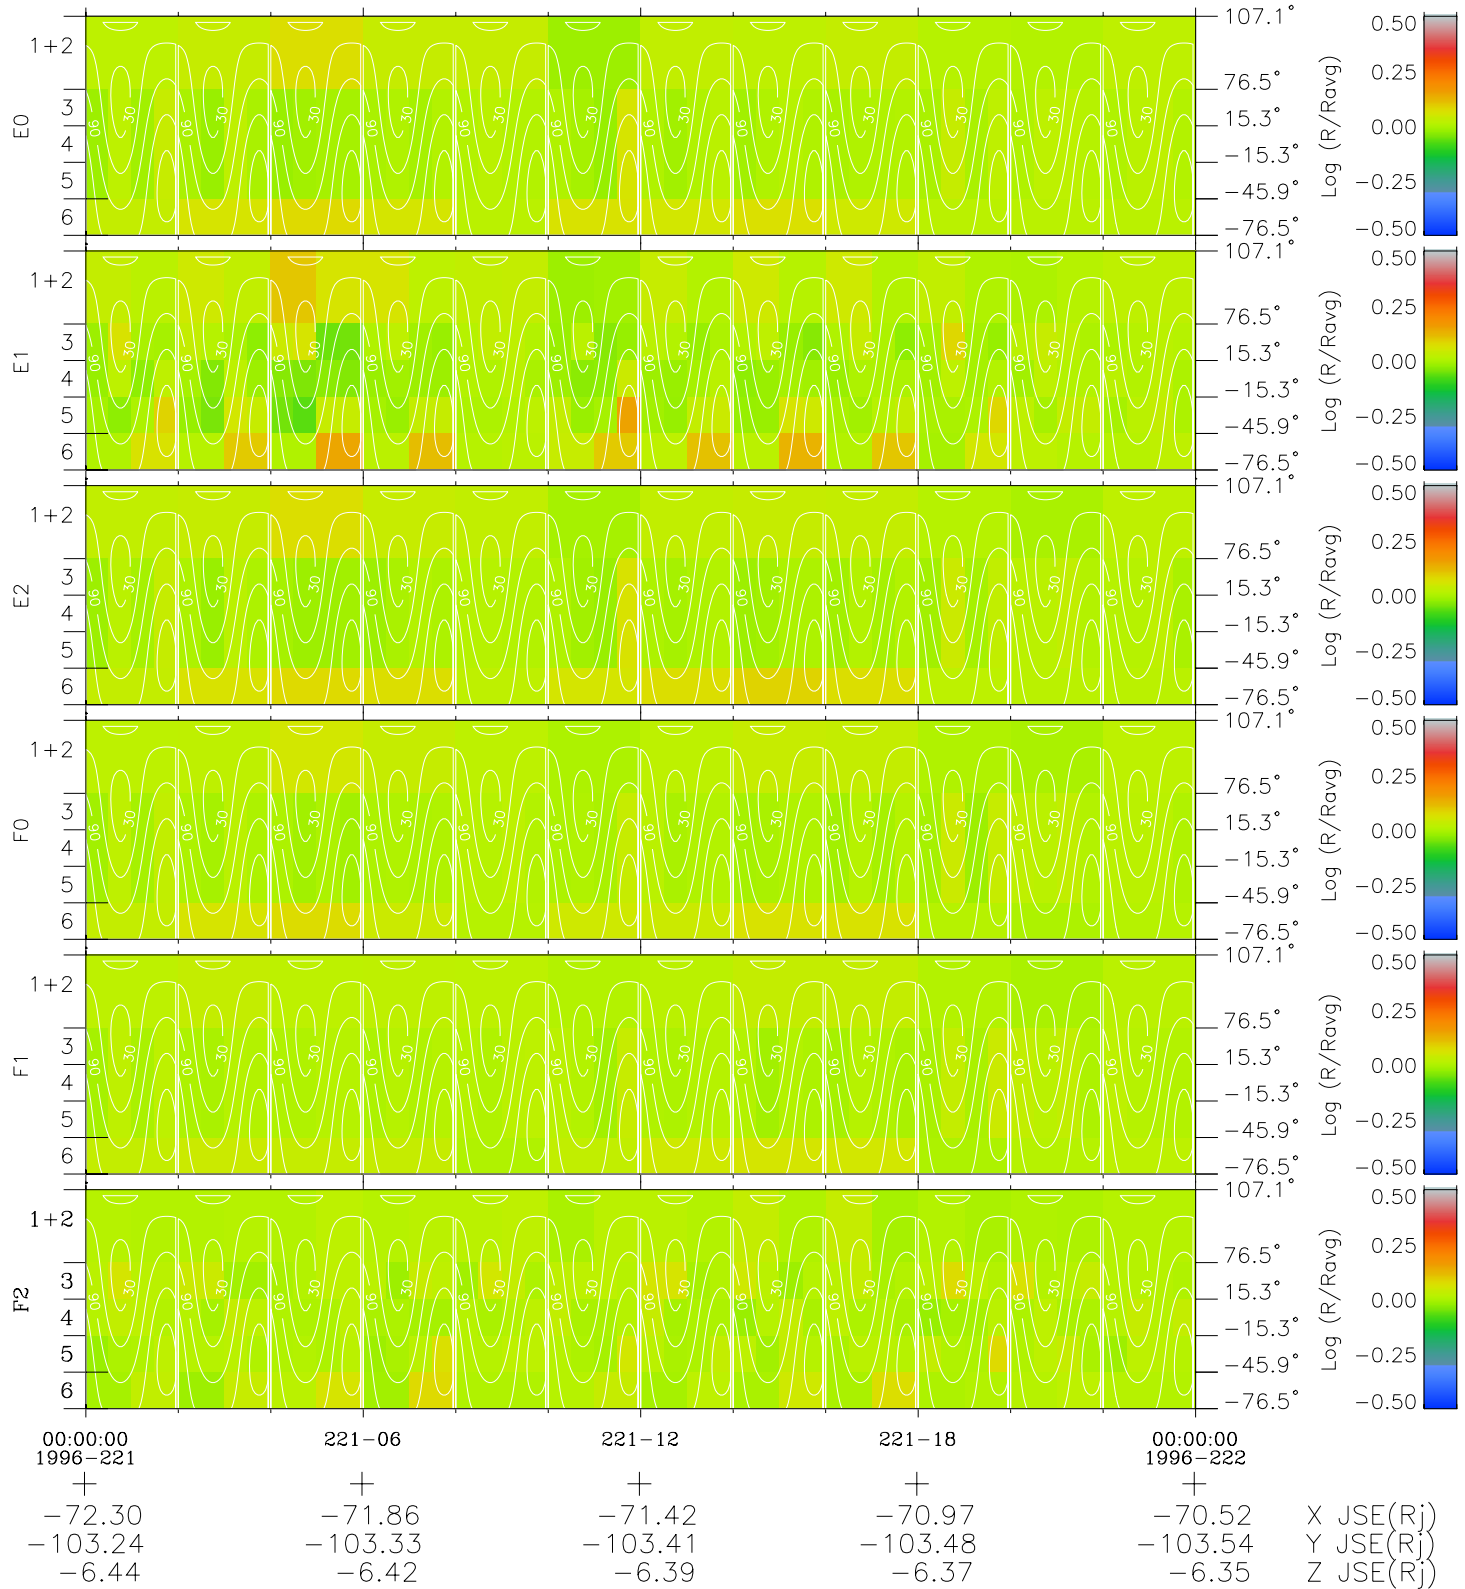

Galileo EPD Real Time All-Sky Anisotropies 96221

Software Version: RTSKY_MEAN V 1.20
 Data Production: 06-03-00
 Plot Production: Fri Sep 14 07:04:05 2001
 Color File: wondr3
 Geofactor File: 1.1

- ◇ = Jupiter look direction
- = Corotation look direction