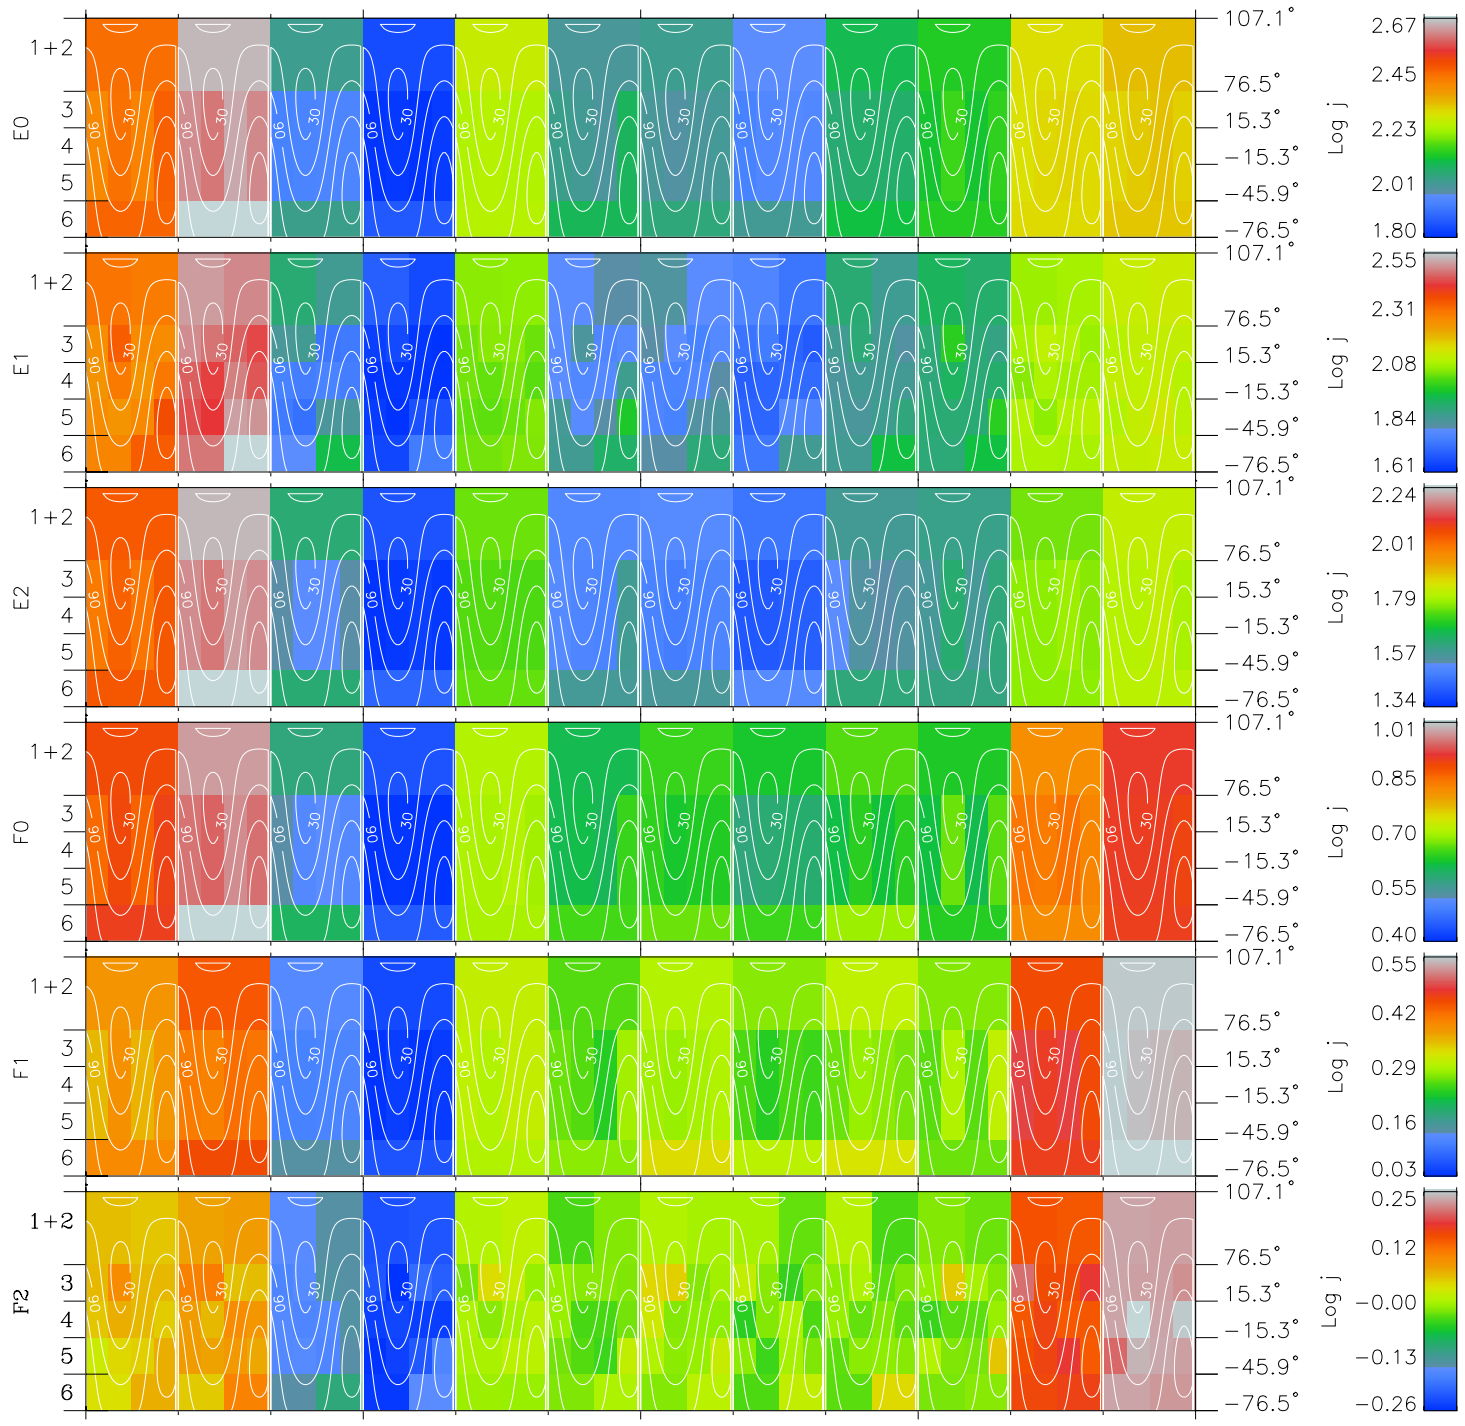

# Galileo EPD Real Time All-Sky Anisotropies 96221

Software Version: RTSKY\_FLUX V 1.20  
 Data Production: 06-03-00  
 Plot Production: Fri Sep 14 07:04:20 2001  
 Color File: wondr3  
 Geofactor File: 1.1

00:00:00 1996-221	221-06	221-12	221-18	00:00:00 1996-222	X JSE(R <sub>j</sub> )
+ -72.30	+ -71.86	+ -71.42	+ -70.97	+ -70.52	
-103.24	-103.33	-103.41	-103.48	-103.54	Y JSE(R <sub>j</sub> )
-6.44	-6.42	-6.39	-6.37	-6.35	Z JSE(R <sub>j</sub> )

- ◇ = Jupiter look direction
- = Corotation look direction