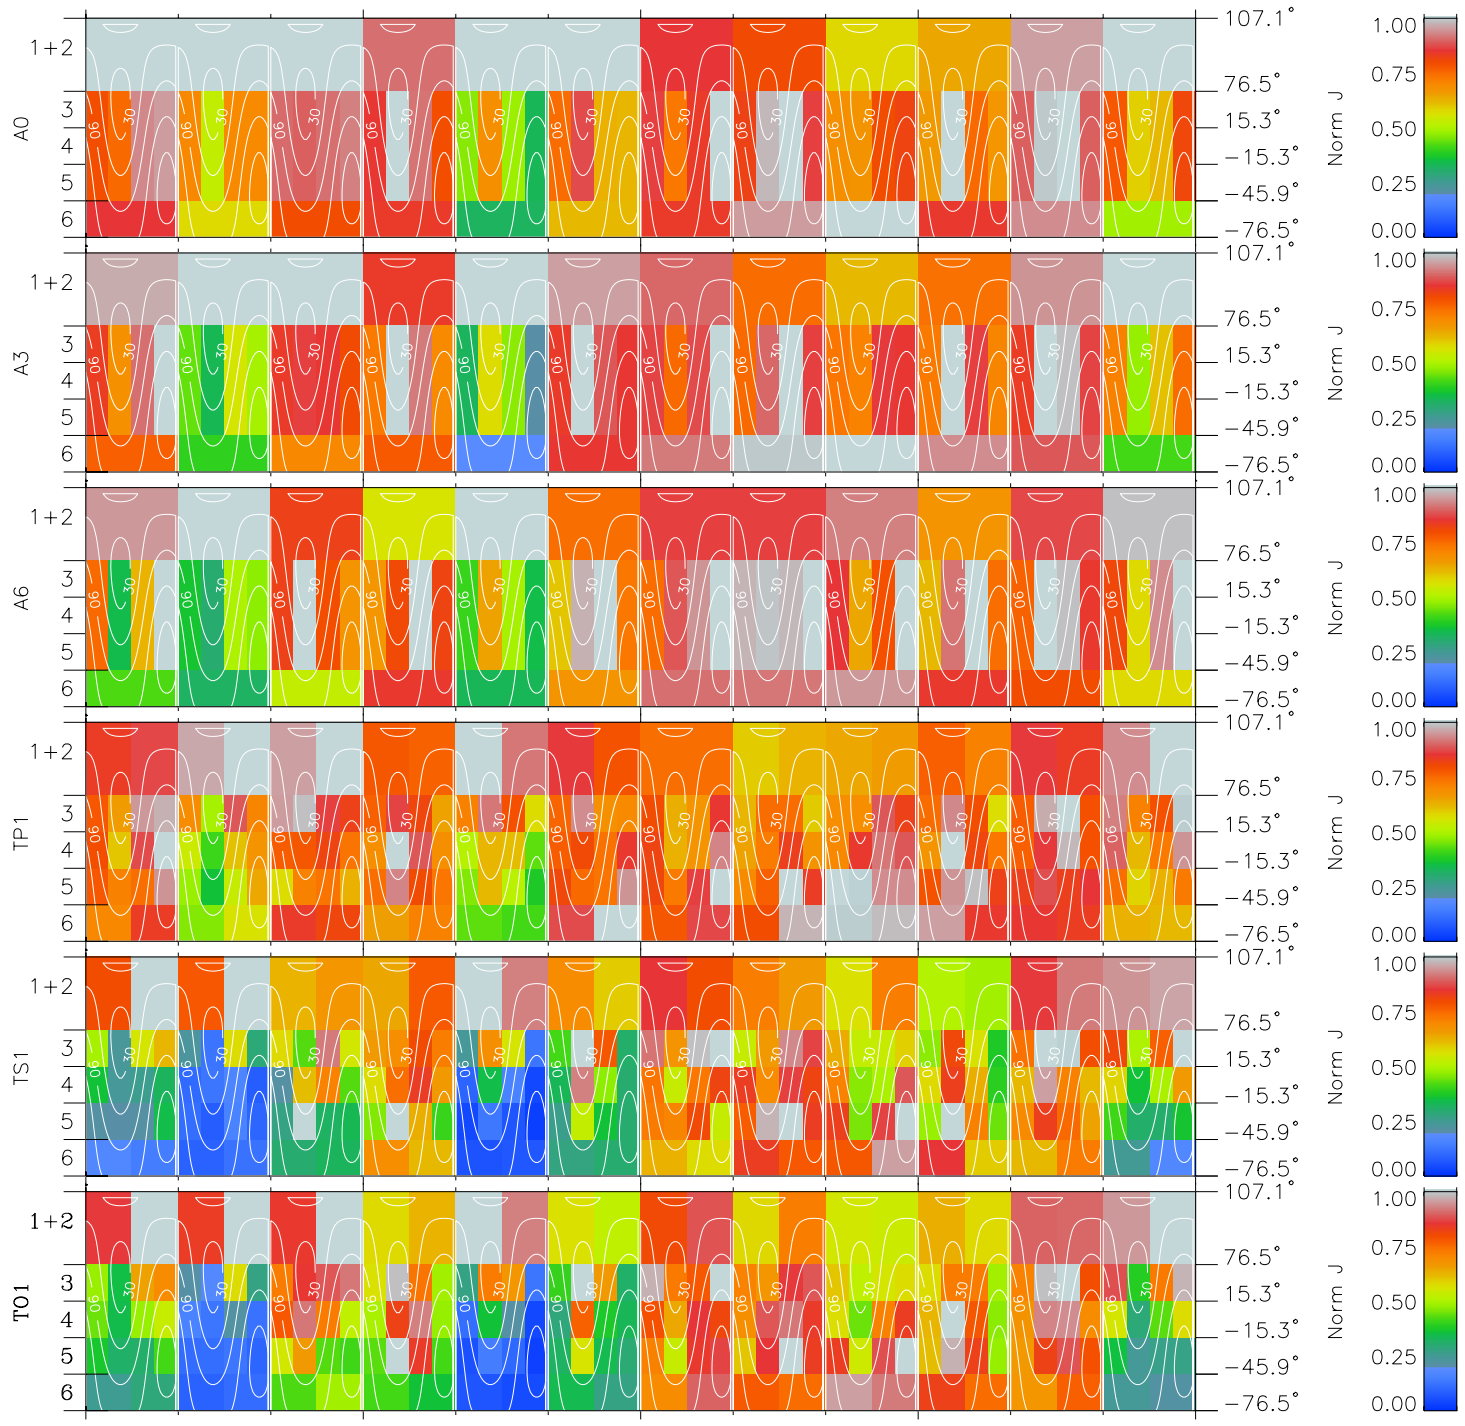

Galileo EPD Real Time All-Sky Anisotropies 96221

Software Version: RTSKY_NORM V 1.20
 Data Production: 06-03-00
 Plot Production: Fri Sep 14 07:04:27 2001
 Color File: wondr3
 Geofactor File: 1.1

00:00:00 1996-221	221-06	221-12	221-18	00:00:00 1996-222	
+	+	+	+	+	X JSE(R _j)
-72.30	-71.86	-71.42	-70.97	-70.52	Y JSE(R _j)
-103.24	-103.33	-103.41	-103.48	-103.54	Z JSE(R _j)
-6.44	-6.42	-6.39	-6.37	-6.35	

- ◇ = Jupiter look direction
- = Corotation look direction