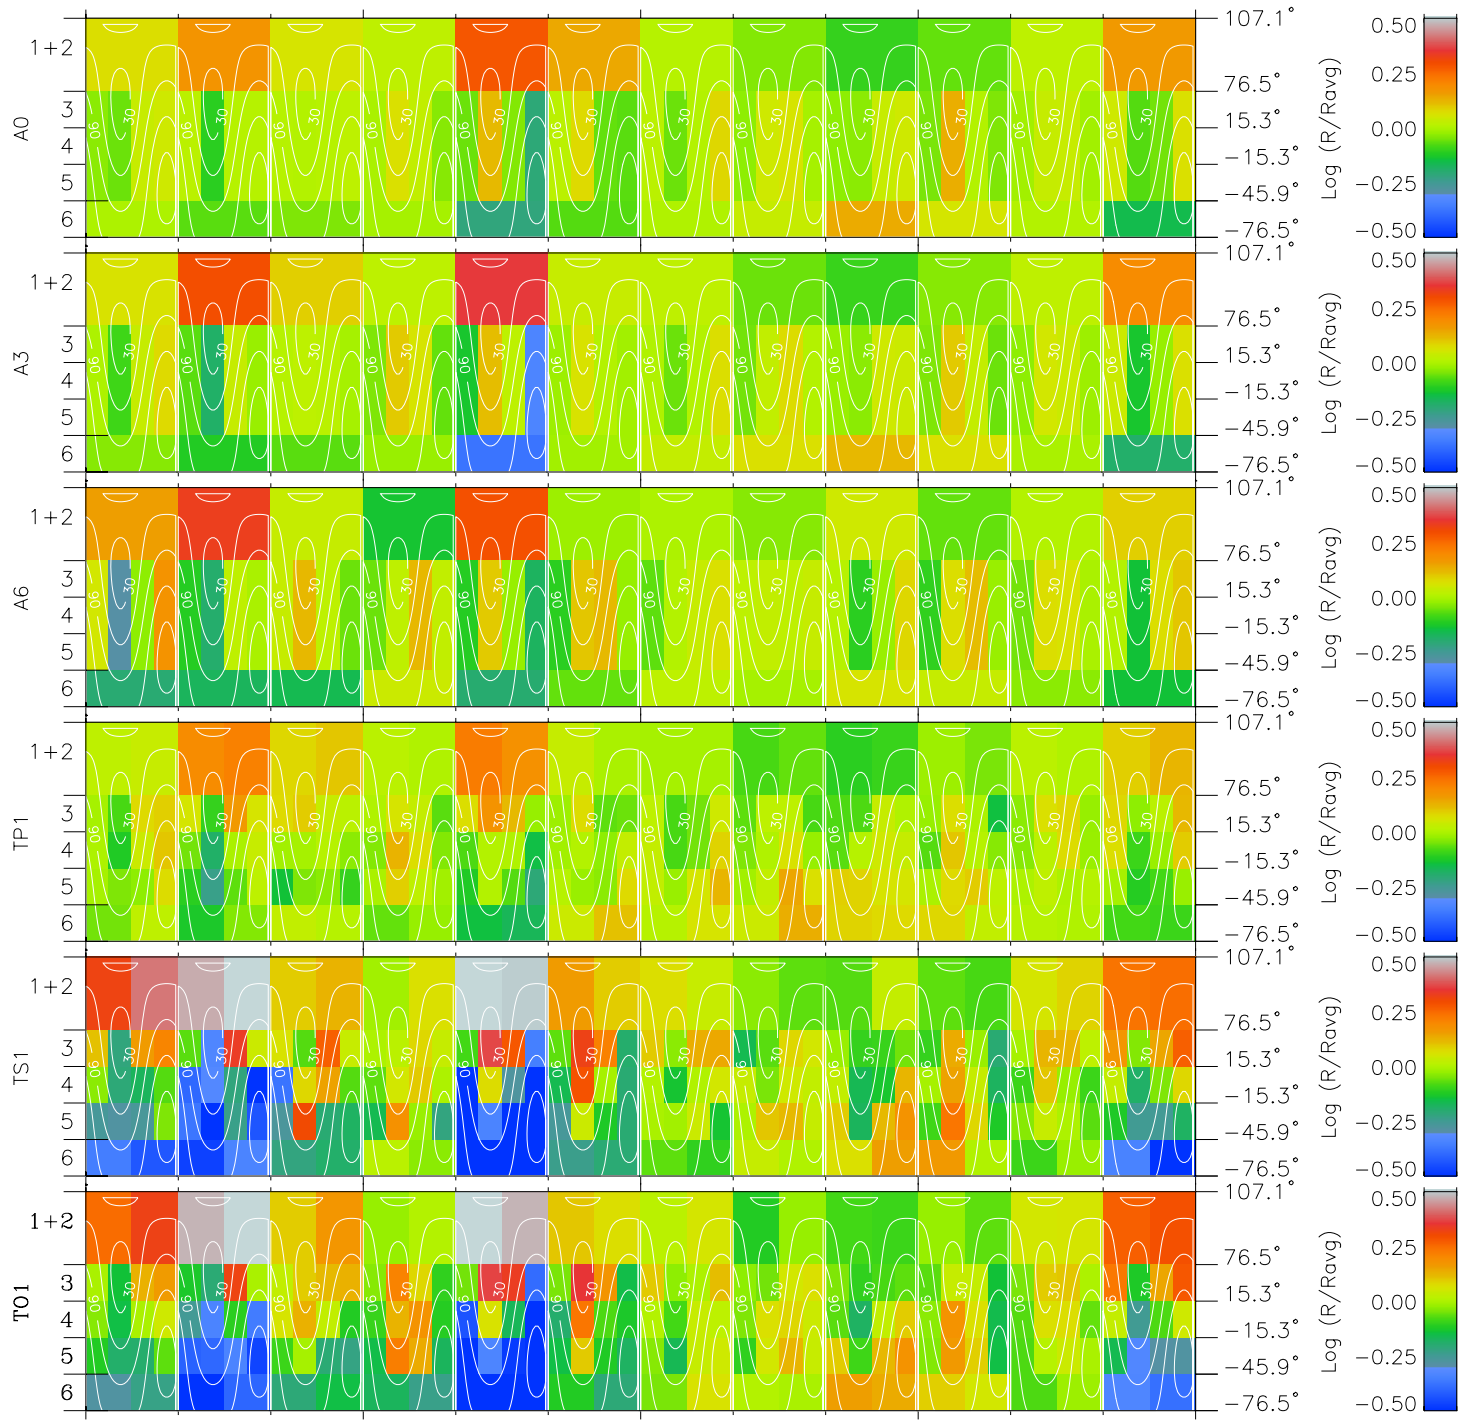

Galileo EPD Real Time All-Sky Anisotropies 96221

Software Version: RTSKY_MEAN V 1.20
Data Production: 06-03-00
Plot Production: Fri Sep 14 07:03:58 2001
Color File: wondr3
Geofactor File: 1.1

00:00:00 1996-221	221-06	221-12	221-18	00:00:00 1996-222	
+	+	+	+	+	X JSE(R _j)
-72.30	-71.86	-71.42	-70.97	-70.52	Y JSE(R _j)
-103.24	-103.33	-103.41	-103.48	-103.54	Z JSE(R _j)
-6.44	-6.42	-6.39	-6.37	-6.35	

- ◇ = Jupiter look direction
- = Corotation look direction