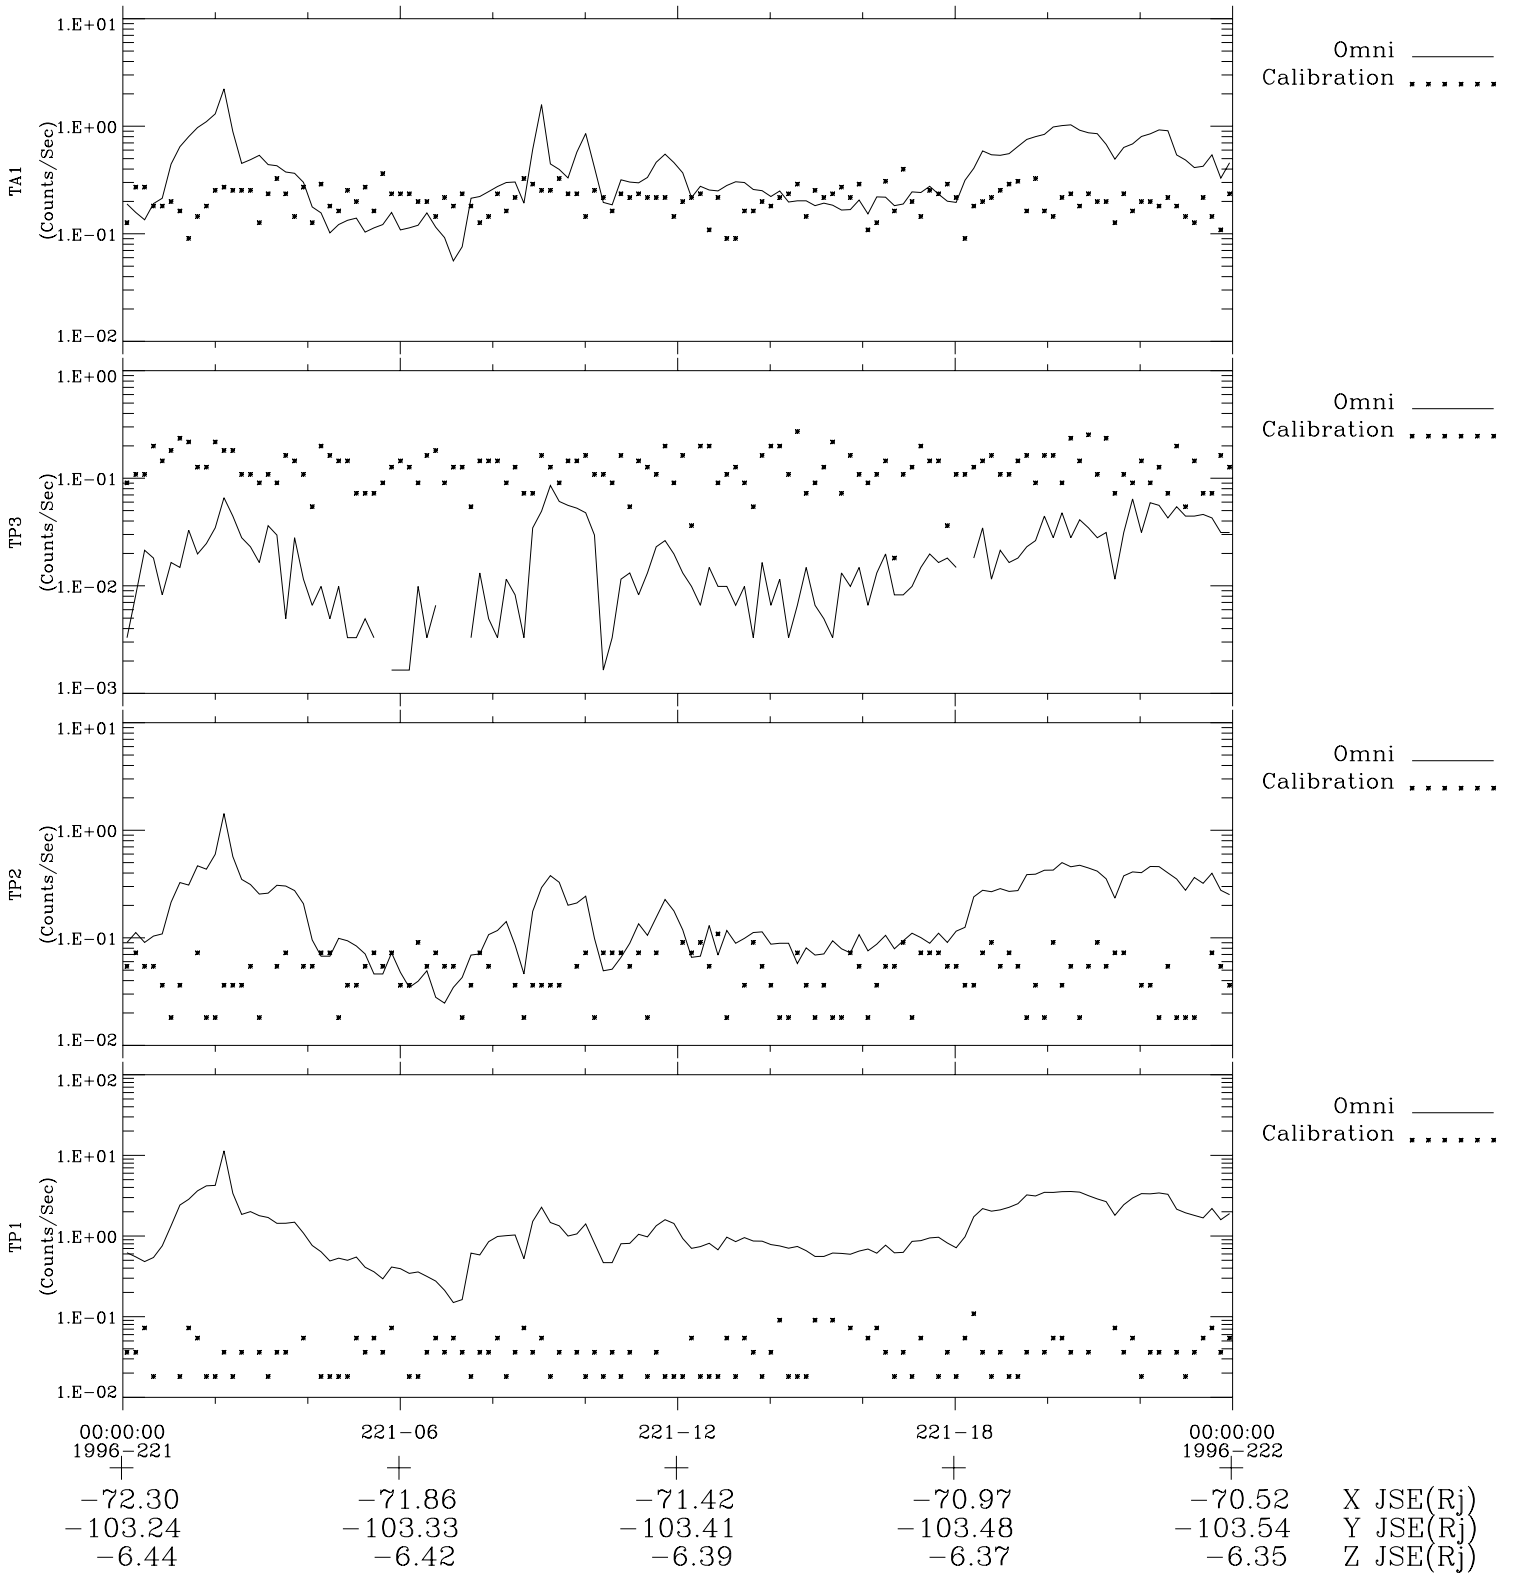

Galileo EPD Real-Time Omni 96221

Software Version: RTLINE_OMNI V 1.20
Data Production: 06-03-00
Plot Production: Fri Sep 14 07:05:46 2001

◇ = Jupiter look direction
□ = Corotation look direction