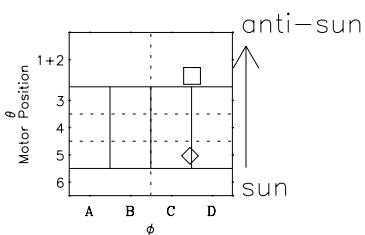

Galileo EPD Real-Time Omni 96221

Software Version: RTLINE_OMNI V 1.20
Data Production: 06-03-00
Plot Production: Fri Sep 14 07:05:46 2001

◇ = Jupiter look direction
□ = Corotation look direction