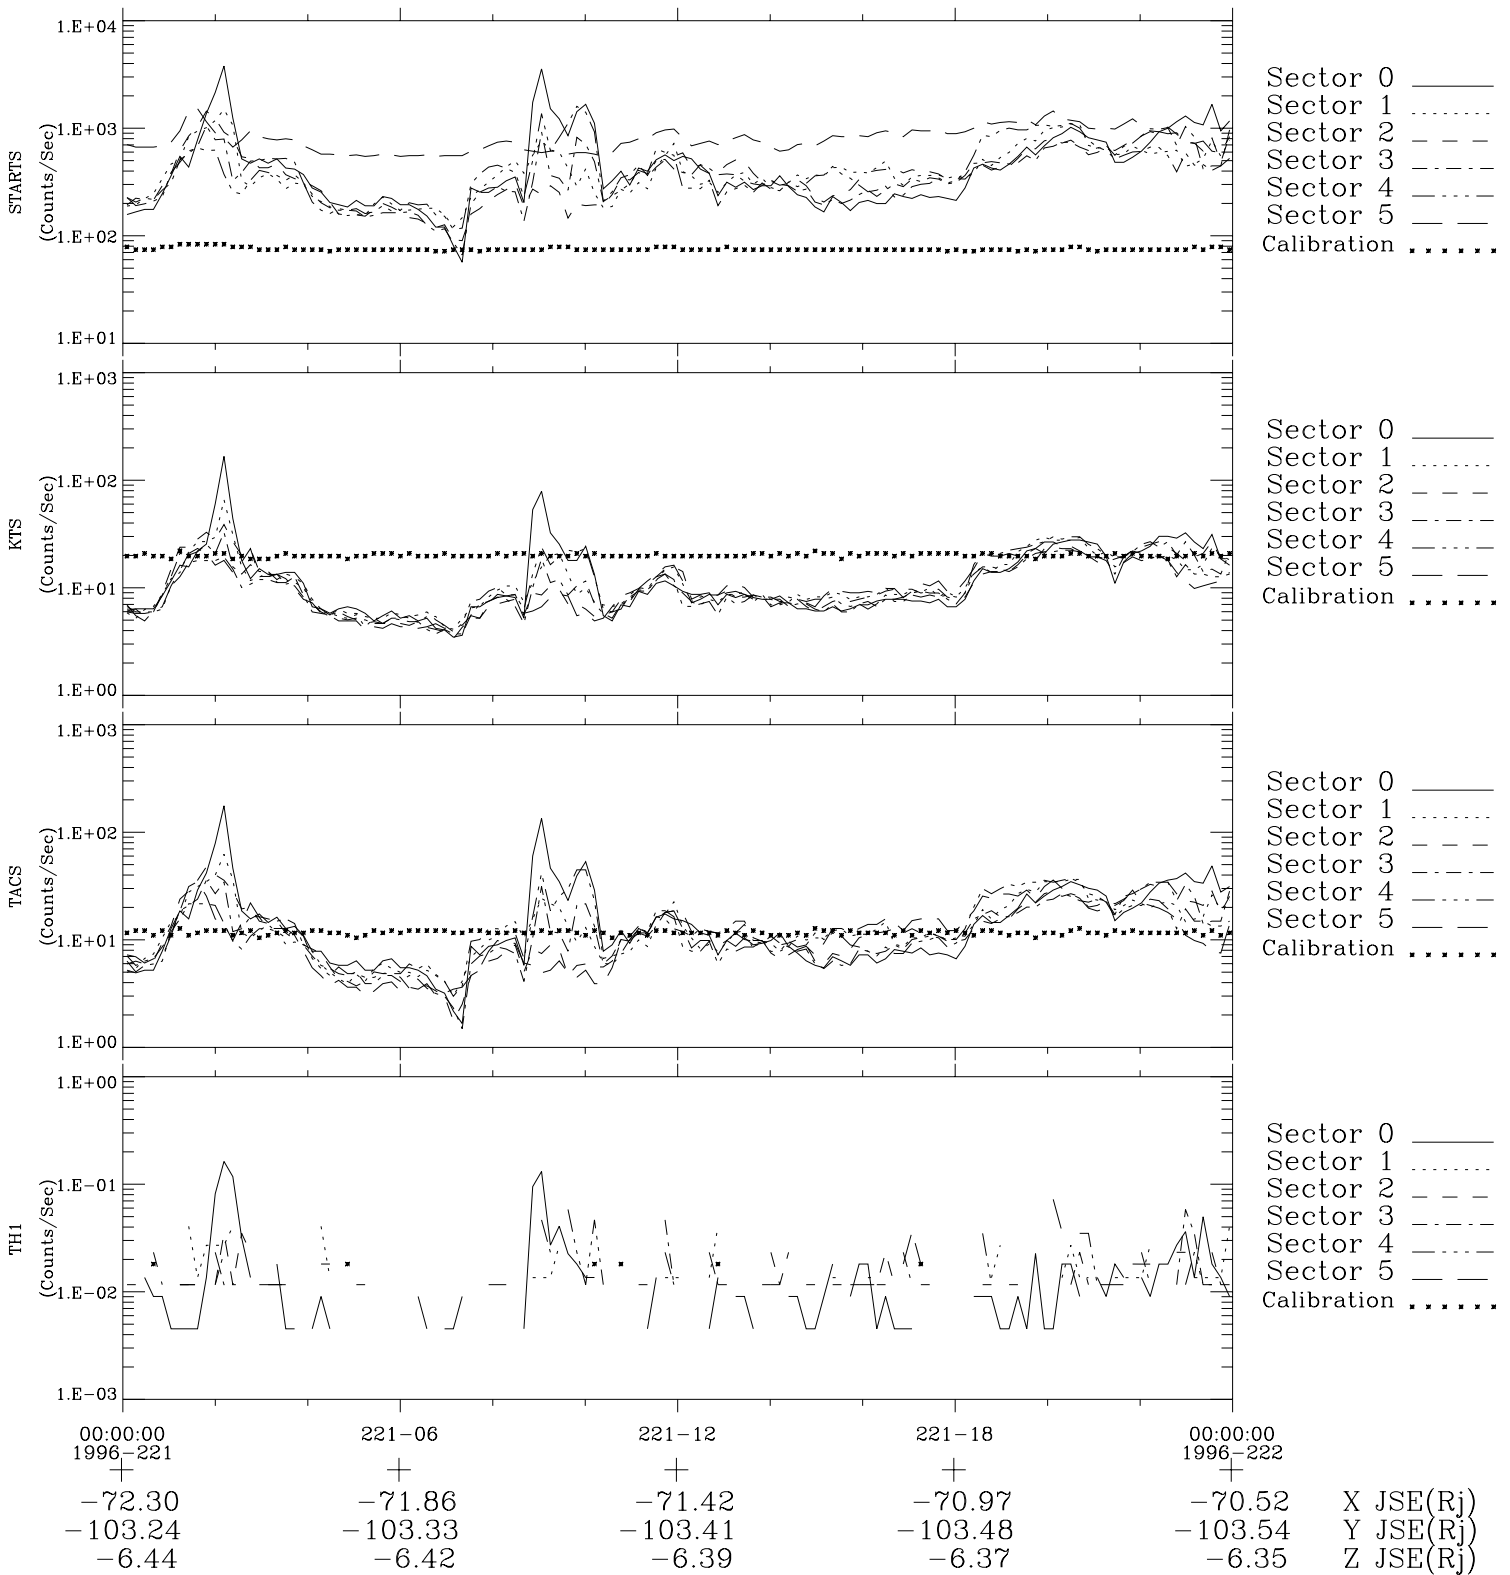

Galileo EPD Real-Time Six-Sector 96221

Software Version: RTLINE_R6 V 1.20
Data Production: 06-03-00
Plot Production: Fri Sep 14 07:05:56 2001

◇ = Jupiter look direction
□ = Corotation look direction