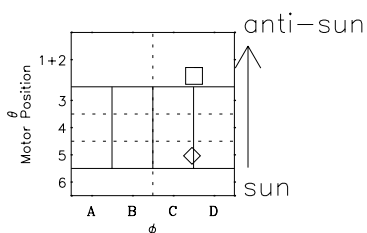

Galileo EPD Real-Time Six-Sector 96221

Software Version: RTLINE_R6 V 1.20
Data Production: 06-03-00
Plot Production: Fri Sep 14 07:05:56 2001

◇ = Jupiter look direction
□ = Corotation look direction