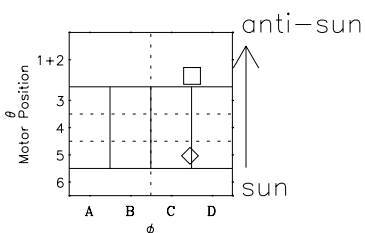

Galileo EPD Real-Time Six-Sector 96221

Software Version: RTLINE_R6 V 1.20
Data Production: 06-03-00
Plot Production: Fri Sep 14 07:05:54 2001

◇ = Jupiter look direction
□ = Corotation look direction