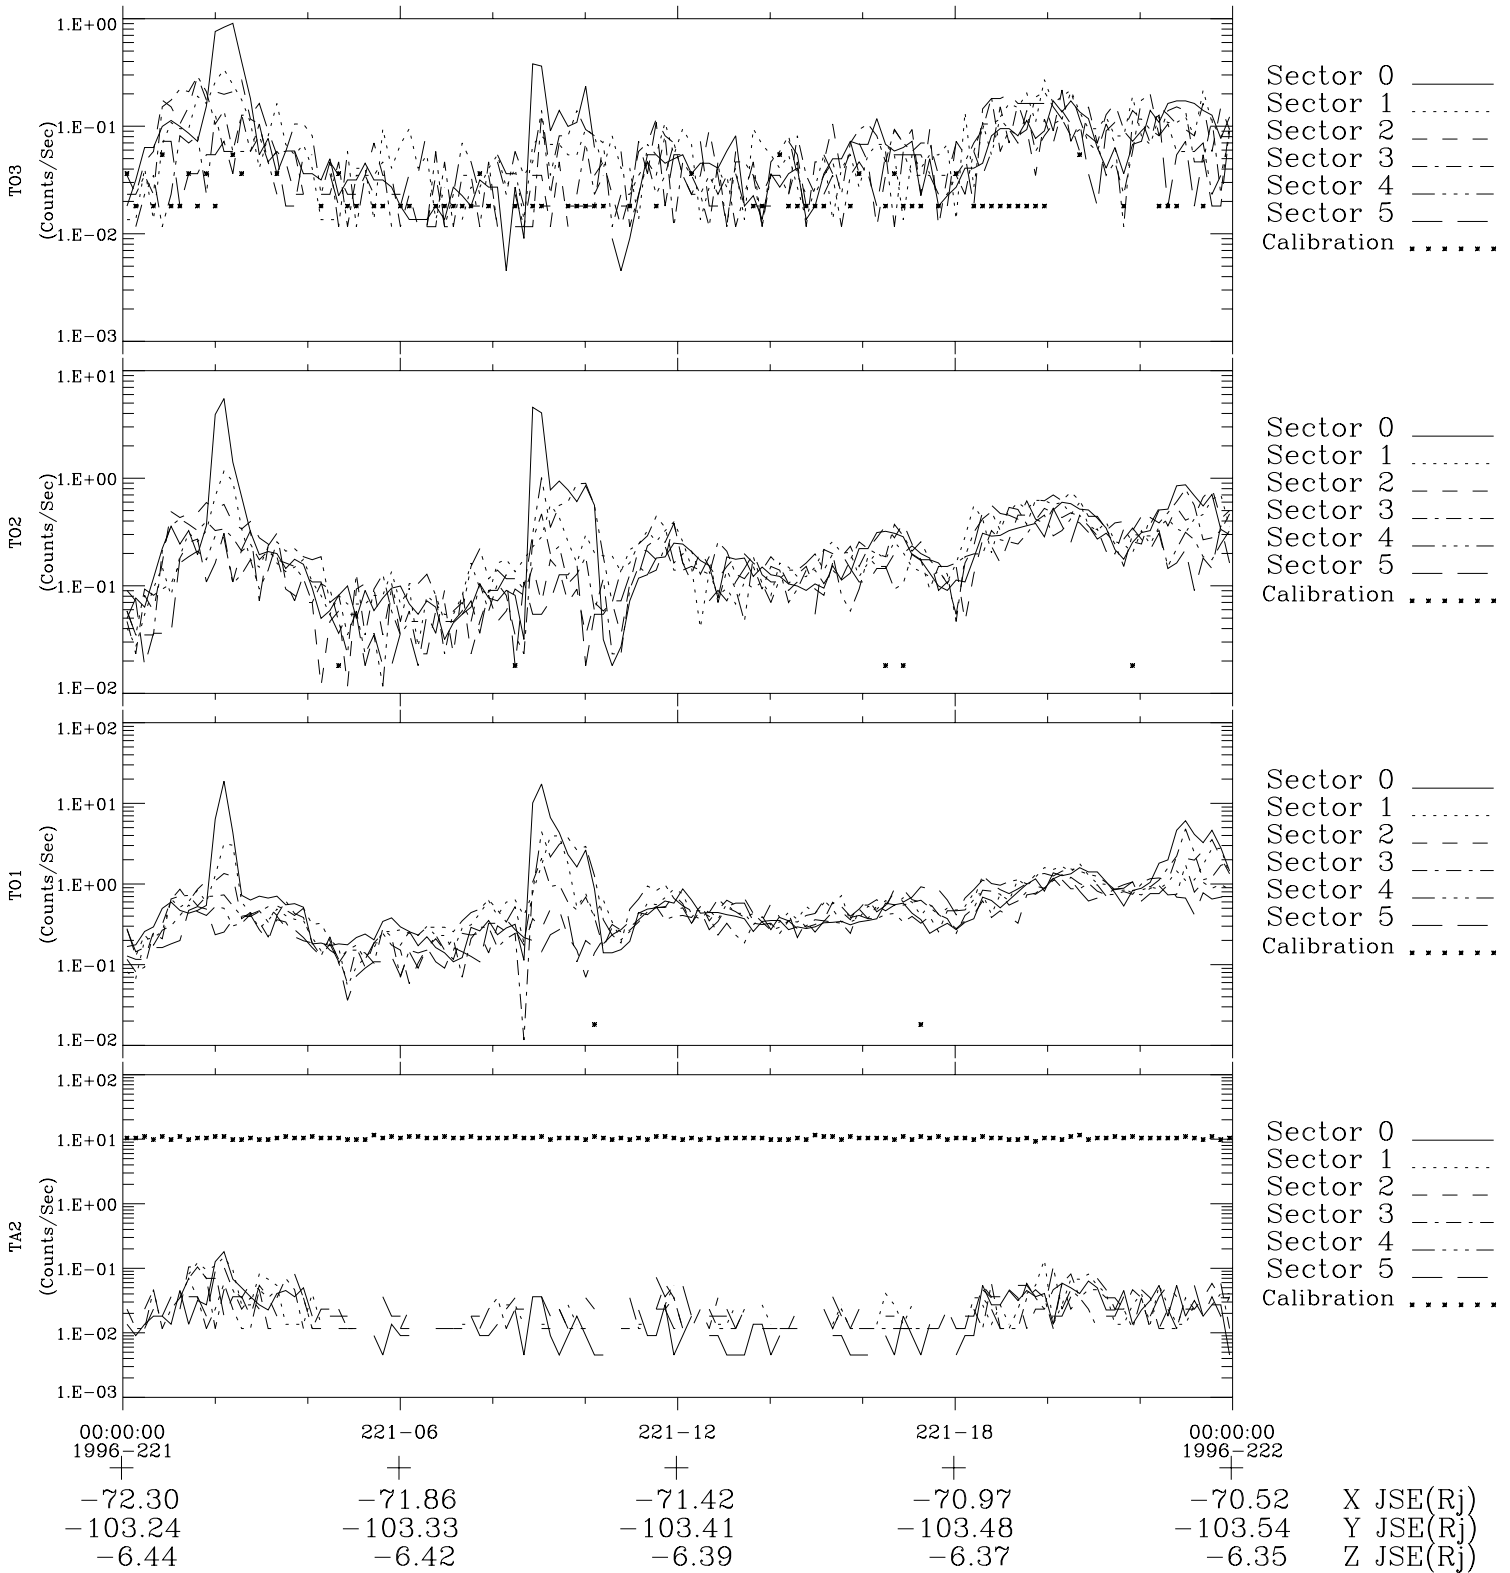

Galileo EPD Real-Time Six-Sector 96221

Software Version: RTLINE_R6 V 1.20
Data Production: 06-03-00
Plot Production: Fri Sep 14 07:05:54 2001

◇ = Jupiter look direction
□ = Corotation look direction