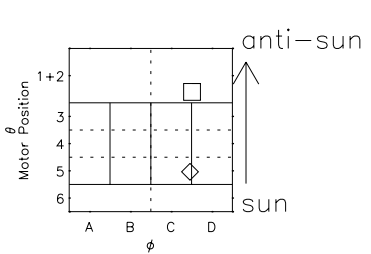

Galileo EPD Real Elevation Anisotropies 96221

Software Version: RTELEV_NORM V 1.20
Data Production: 06-03-00
Plot Production: Fri Sep 14 07:05:09 2001
Color File: wondr3
Geofactor File: 1.1

00:00:00 1996-221	221-06	221-12	221-18	00:00:00 1996-222	
+	+	+	+	+	X JSE(R _j)
-72.30	-71.86	-71.42	-70.97	-70.52	Y JSE(R _j)
-103.24	-103.33	-103.41	-103.48	-103.54	Z JSE(R _j)
-6.44	-6.42	-6.39	-6.37	-6.35	

- ◇ = Jupiter look direction
- = Corotation look direction