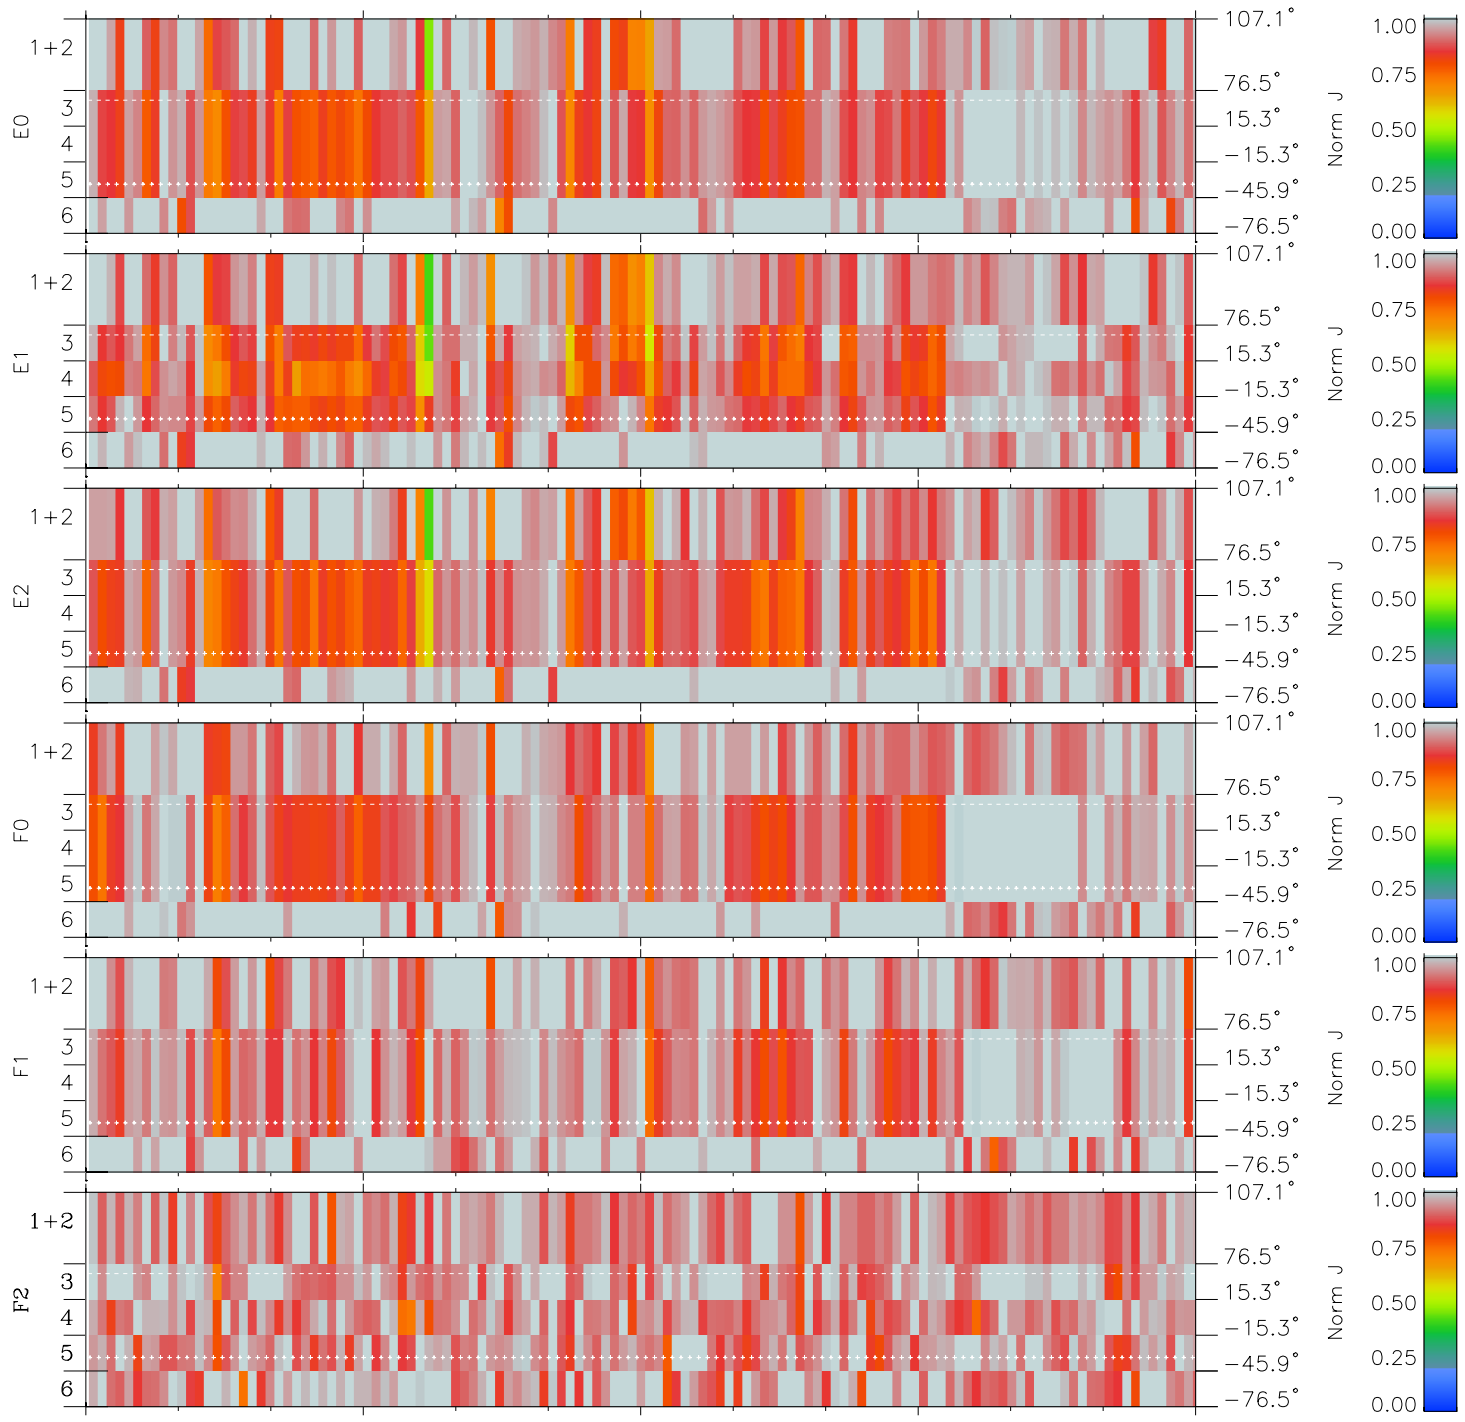

Galileo EPD Real Elevation Anisotropies 96221

Software Version: RTELEV_NORM V 1.20
Data Production: 06-03-00
Plot Production: Fri Sep 14 07:05:09 2001
Color File: wondr3
Geofactor File: 1.1

00:00:00 1996-221	221-06	221-12	221-18	00:00:00 1996-222	
+	+	+	+	+	X JSE(R _j)
-72.30	-71.86	-71.42	-70.97	-70.52	Y JSE(R _j)
-103.24	-103.33	-103.41	-103.48	-103.54	Z JSE(R _j)
-6.44	-6.42	-6.39	-6.37	-6.35	

- ◇ = Jupiter look direction
- = Corotation look direction