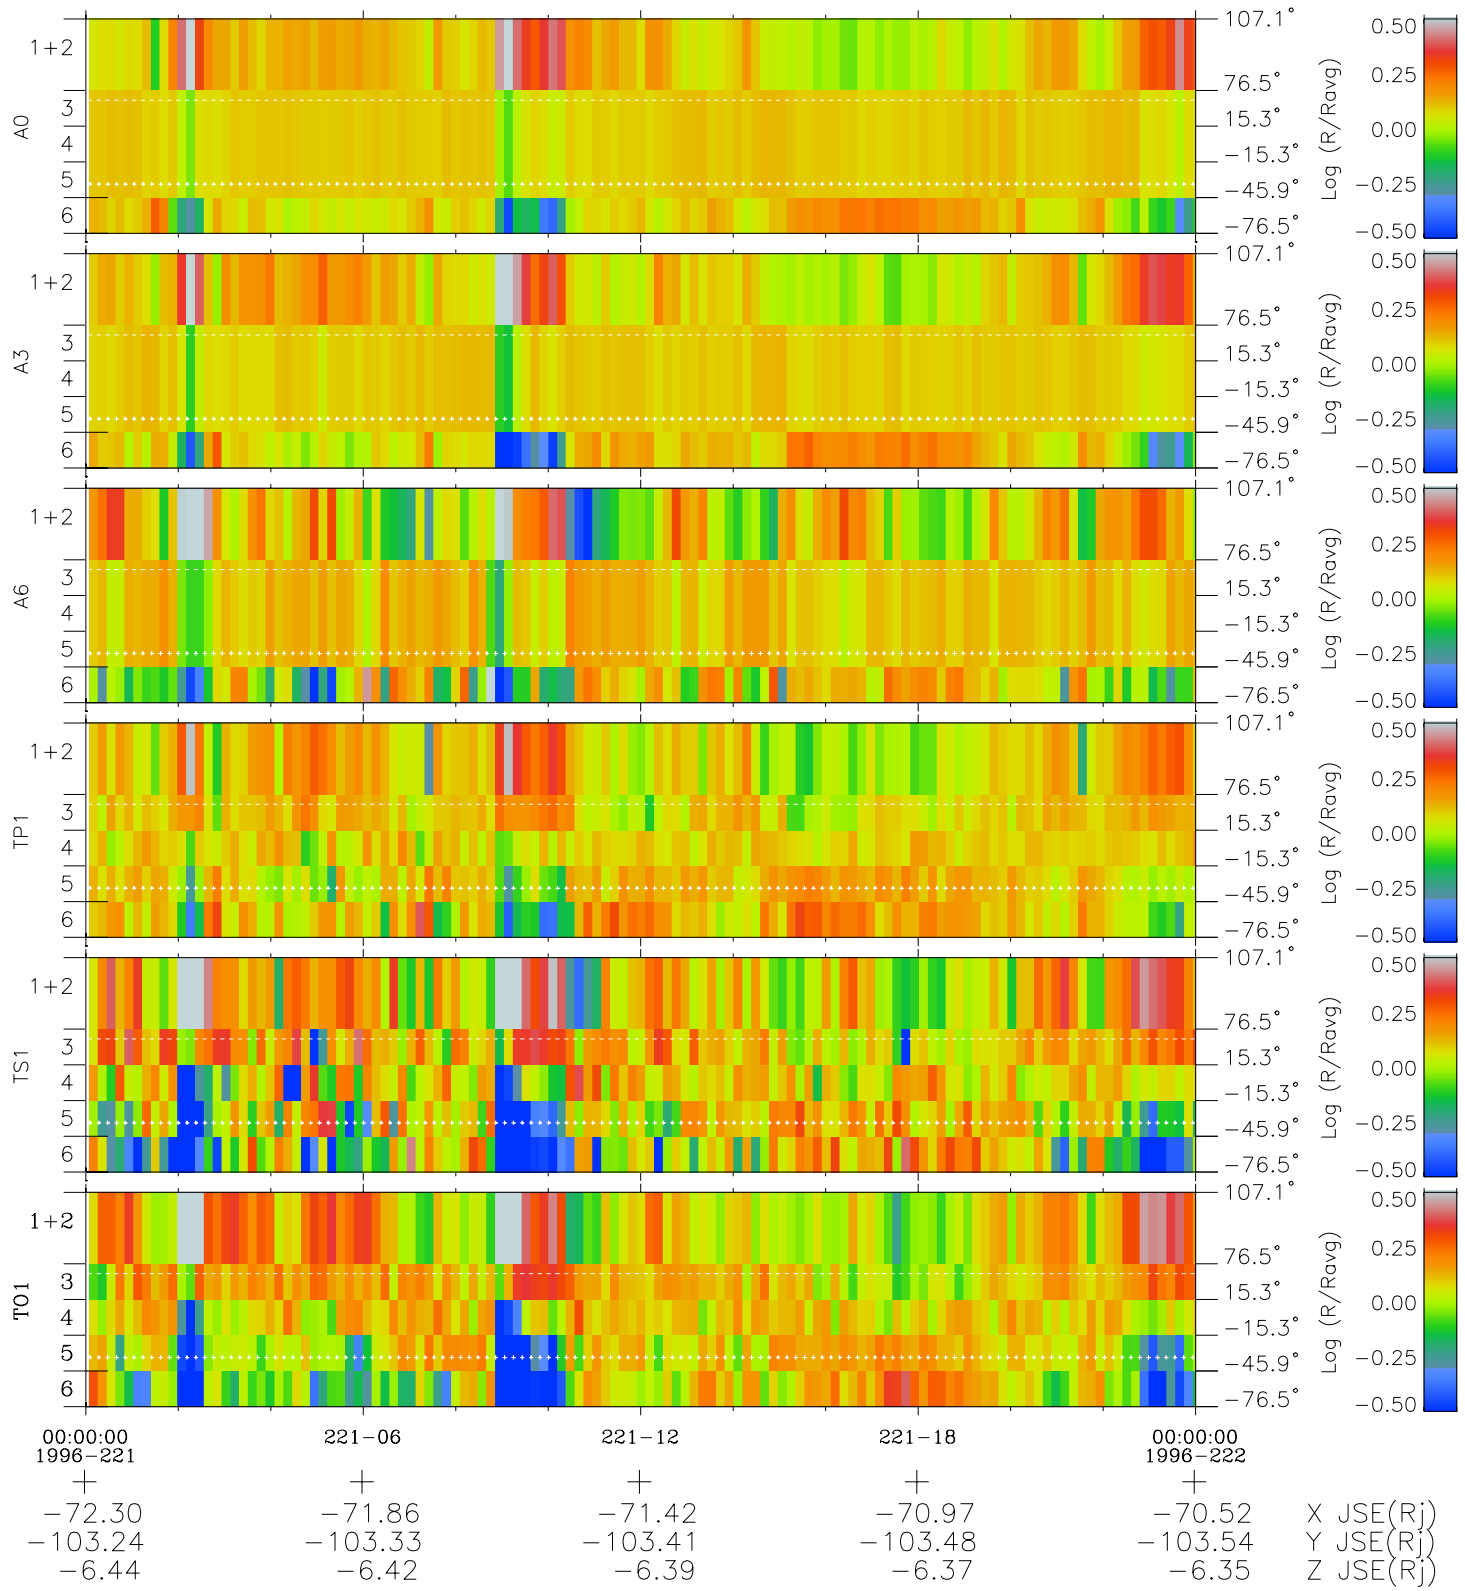

Galileo EPD Real Elevation Anisotropies 96221

Software Version: RTELEV_MEAN V 1.20
 Data Production: 06-03-00
 Plot Production: Fri Sep 14 07:04:40 2001
 Color File: wondr3
 Geofactor File: 1.1

◇ = Jupiter look direction
 □ = Corotation look direction