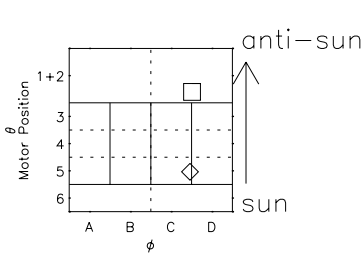

Galileo EPD Real Elevation Anisotropies 96221

Software Version: RTELEV_MEAN V 1.20
 Data Production: 06-03-00
 Plot Production: Fri Sep 14 07:04:40 2001
 Color File: wondr3
 Geofactor File: 1.1

◇ = Jupiter look direction
 □ = Corotation look direction