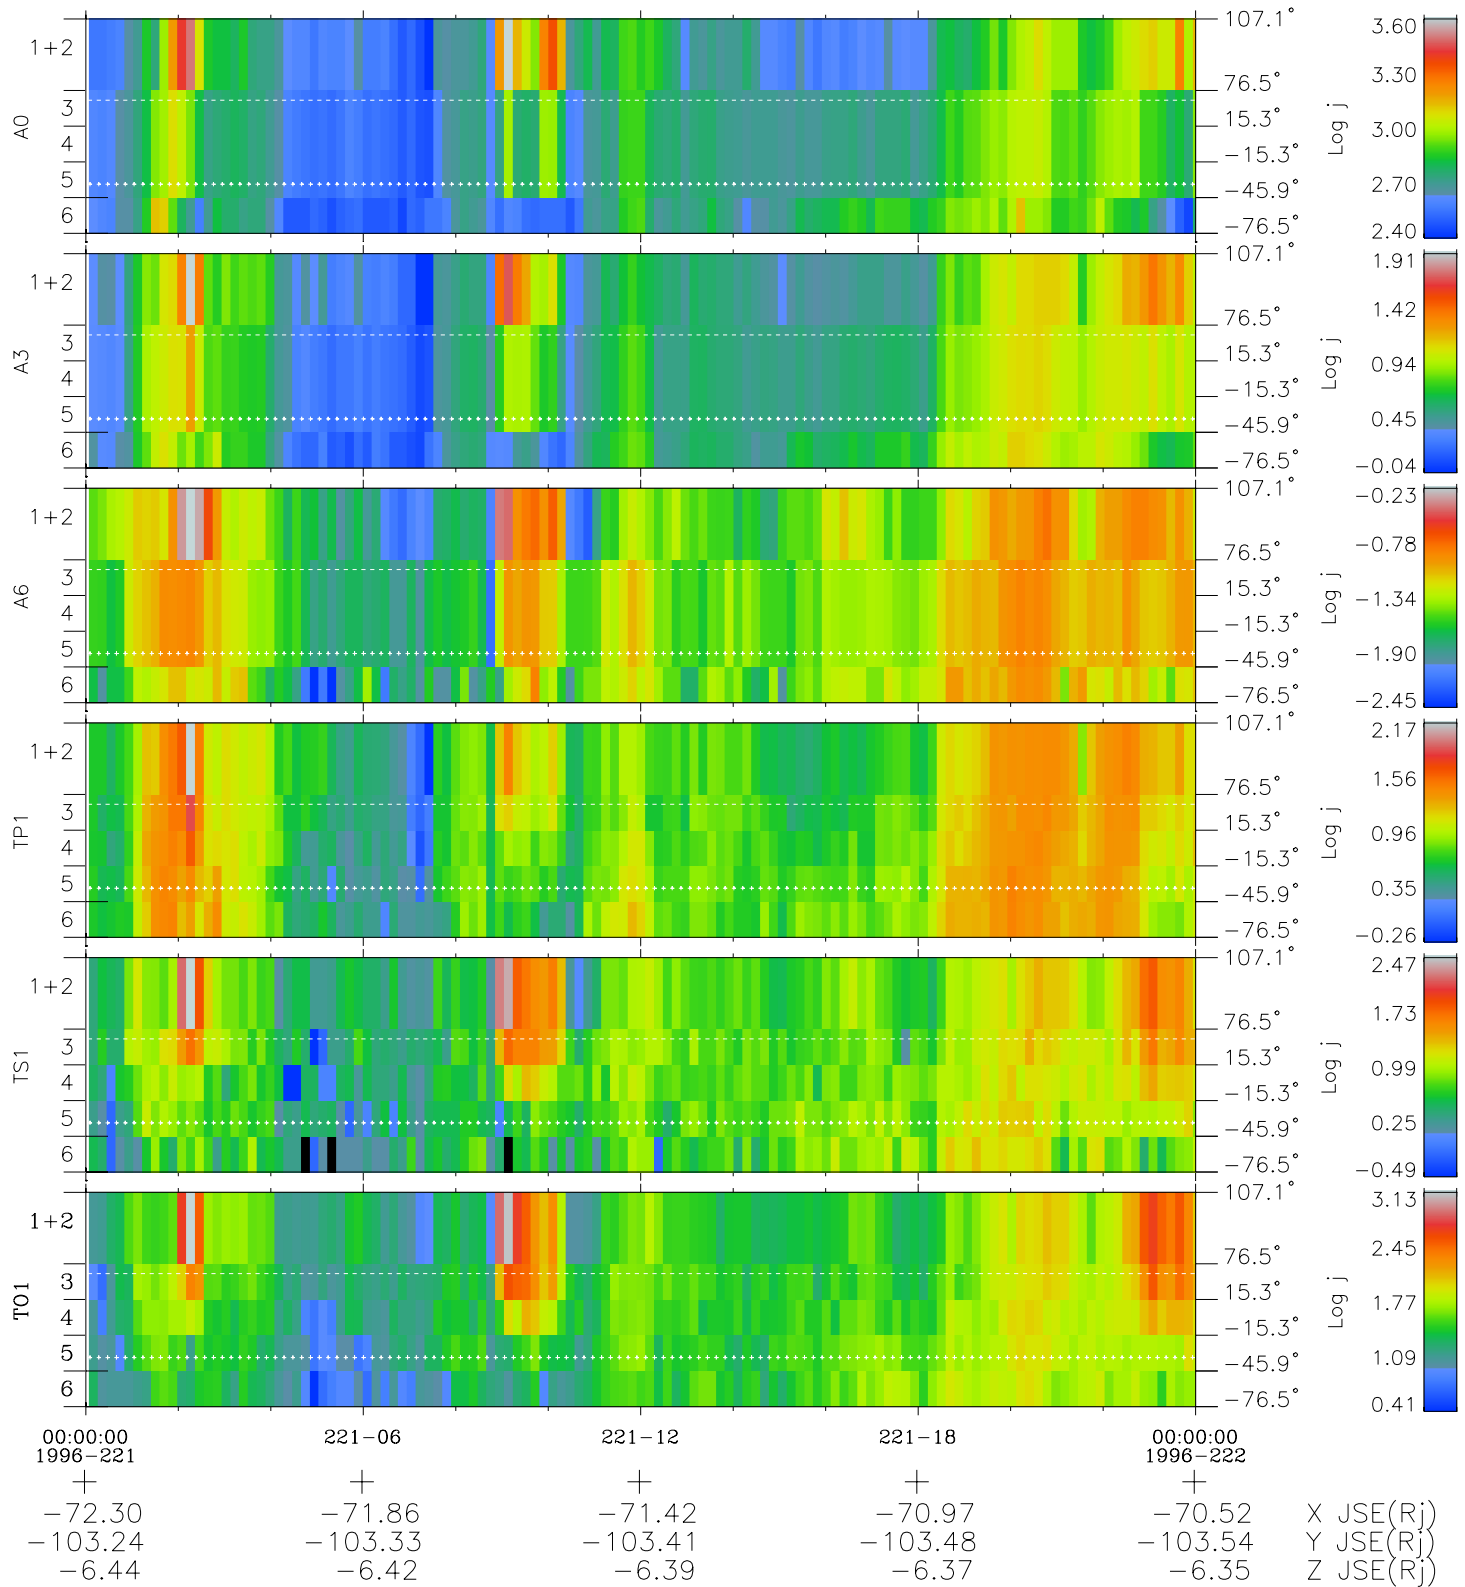

# Galileo EPD Real Elevation Anisotropies 96221

Software Version: RTELEV\_FLUX V 1.20  
 Data Production: 06-03-00  
 Plot Production: Fri Sep 14 07:04:51 2001  
 Color File: wondr3  
 Geofactor File: 1.1

◇ = Jupiter look direction  
 □ = Corotation look direction