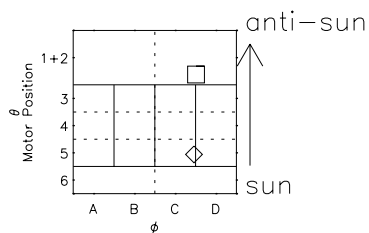

Galileo EPD Real Time R6 Ions Spectra 96220

Software Version: RTSPEC_R6 V 1.20
 Data Production: 06-03-00
 Plot Production: Fri Sep 14 08:55:51 2001
 Color File: wondr3
 Geofactor File: 1.1

◇ = Jupiter look direction
 □ = Corotation look direction