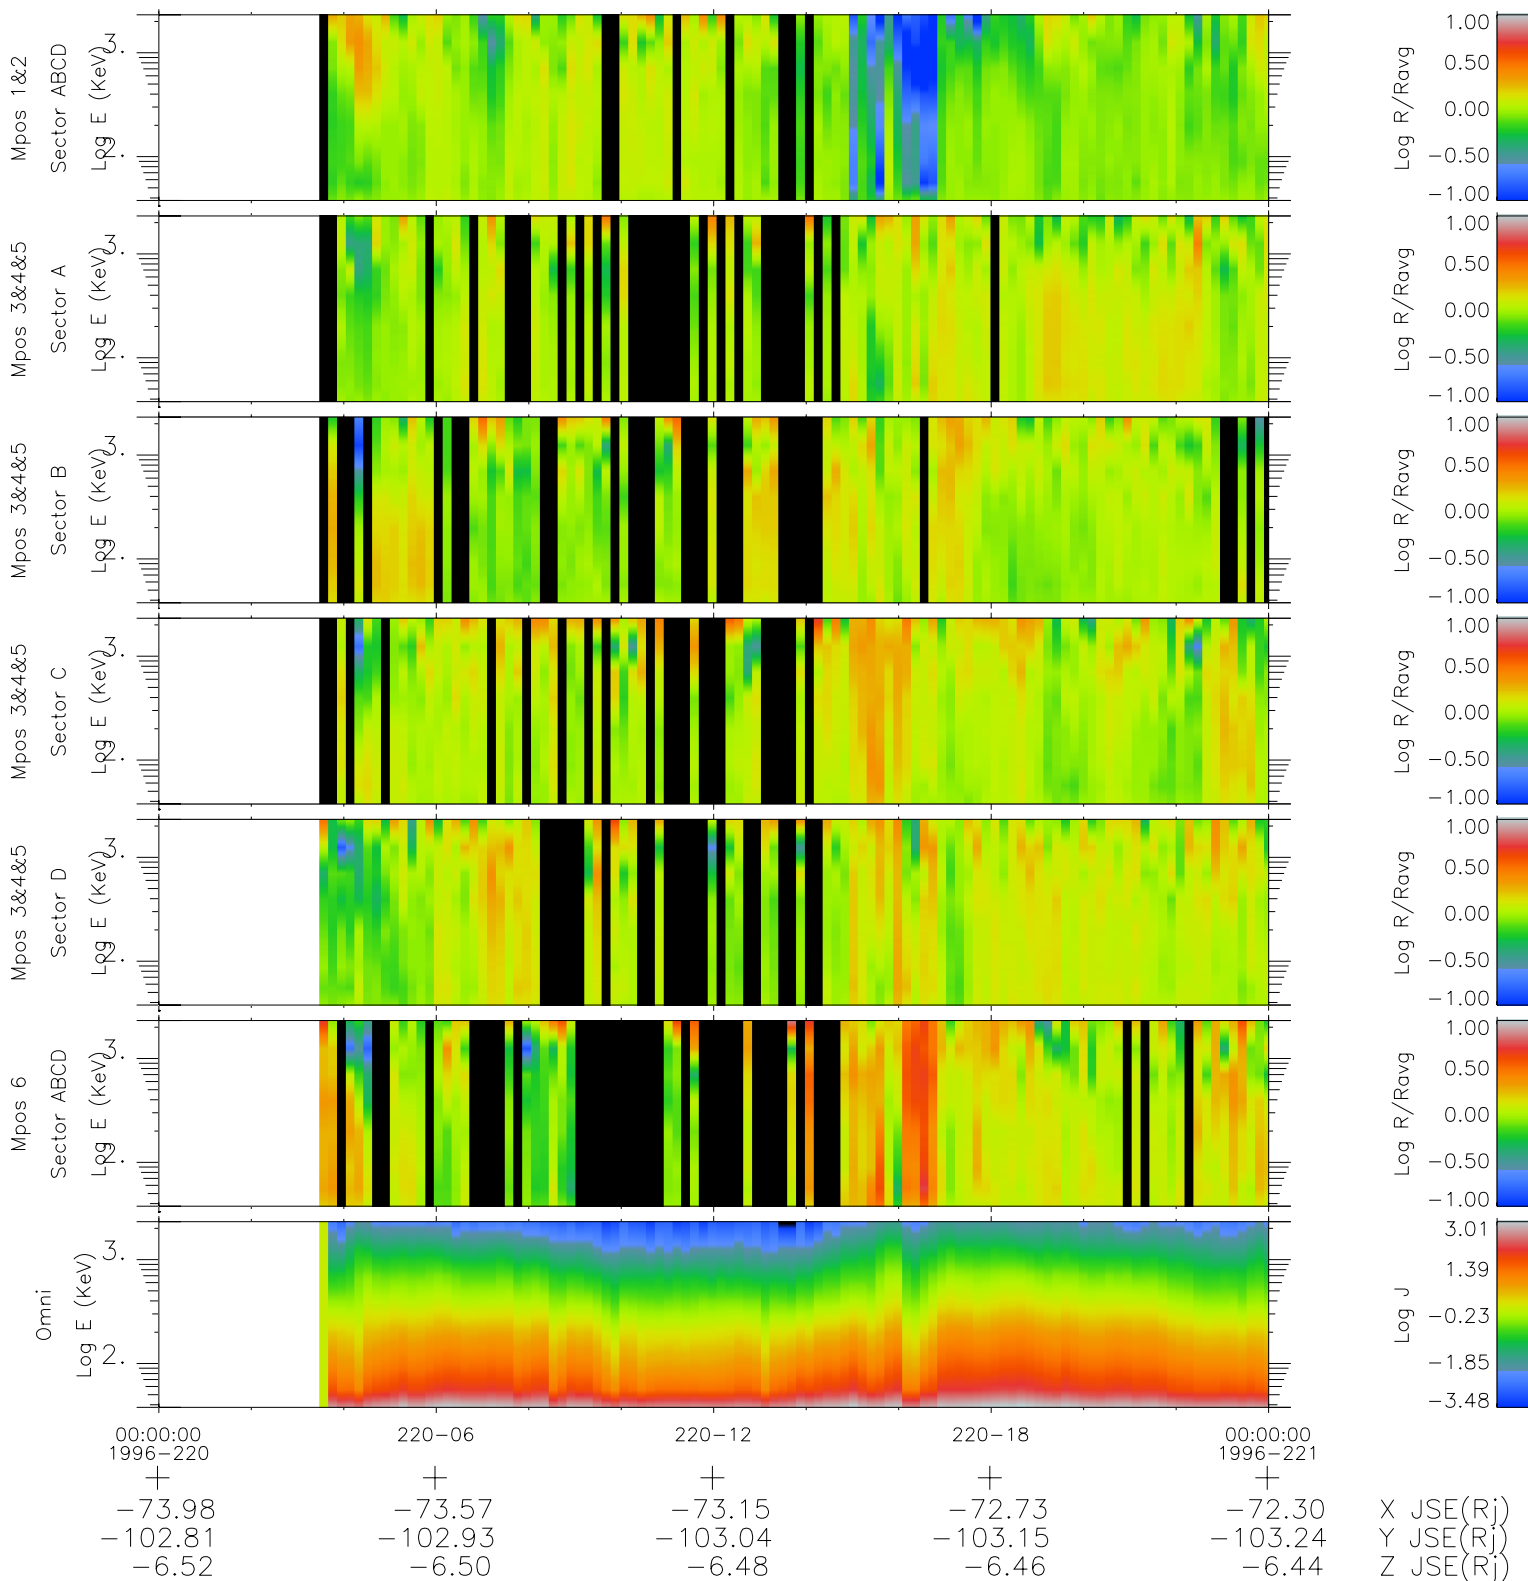

Galileo EPD Real Time R6 Ions Spectra 96220

Software Version: RTSPEC_R6 V 1.20
 Data Production: 06-03-00
 Plot Production: Fri Sep 14 08:55:51 2001
 Color File: wondr3
 Geofactor File: 1.1

◇ = Jupiter look direction
 □ = Corotation look direction