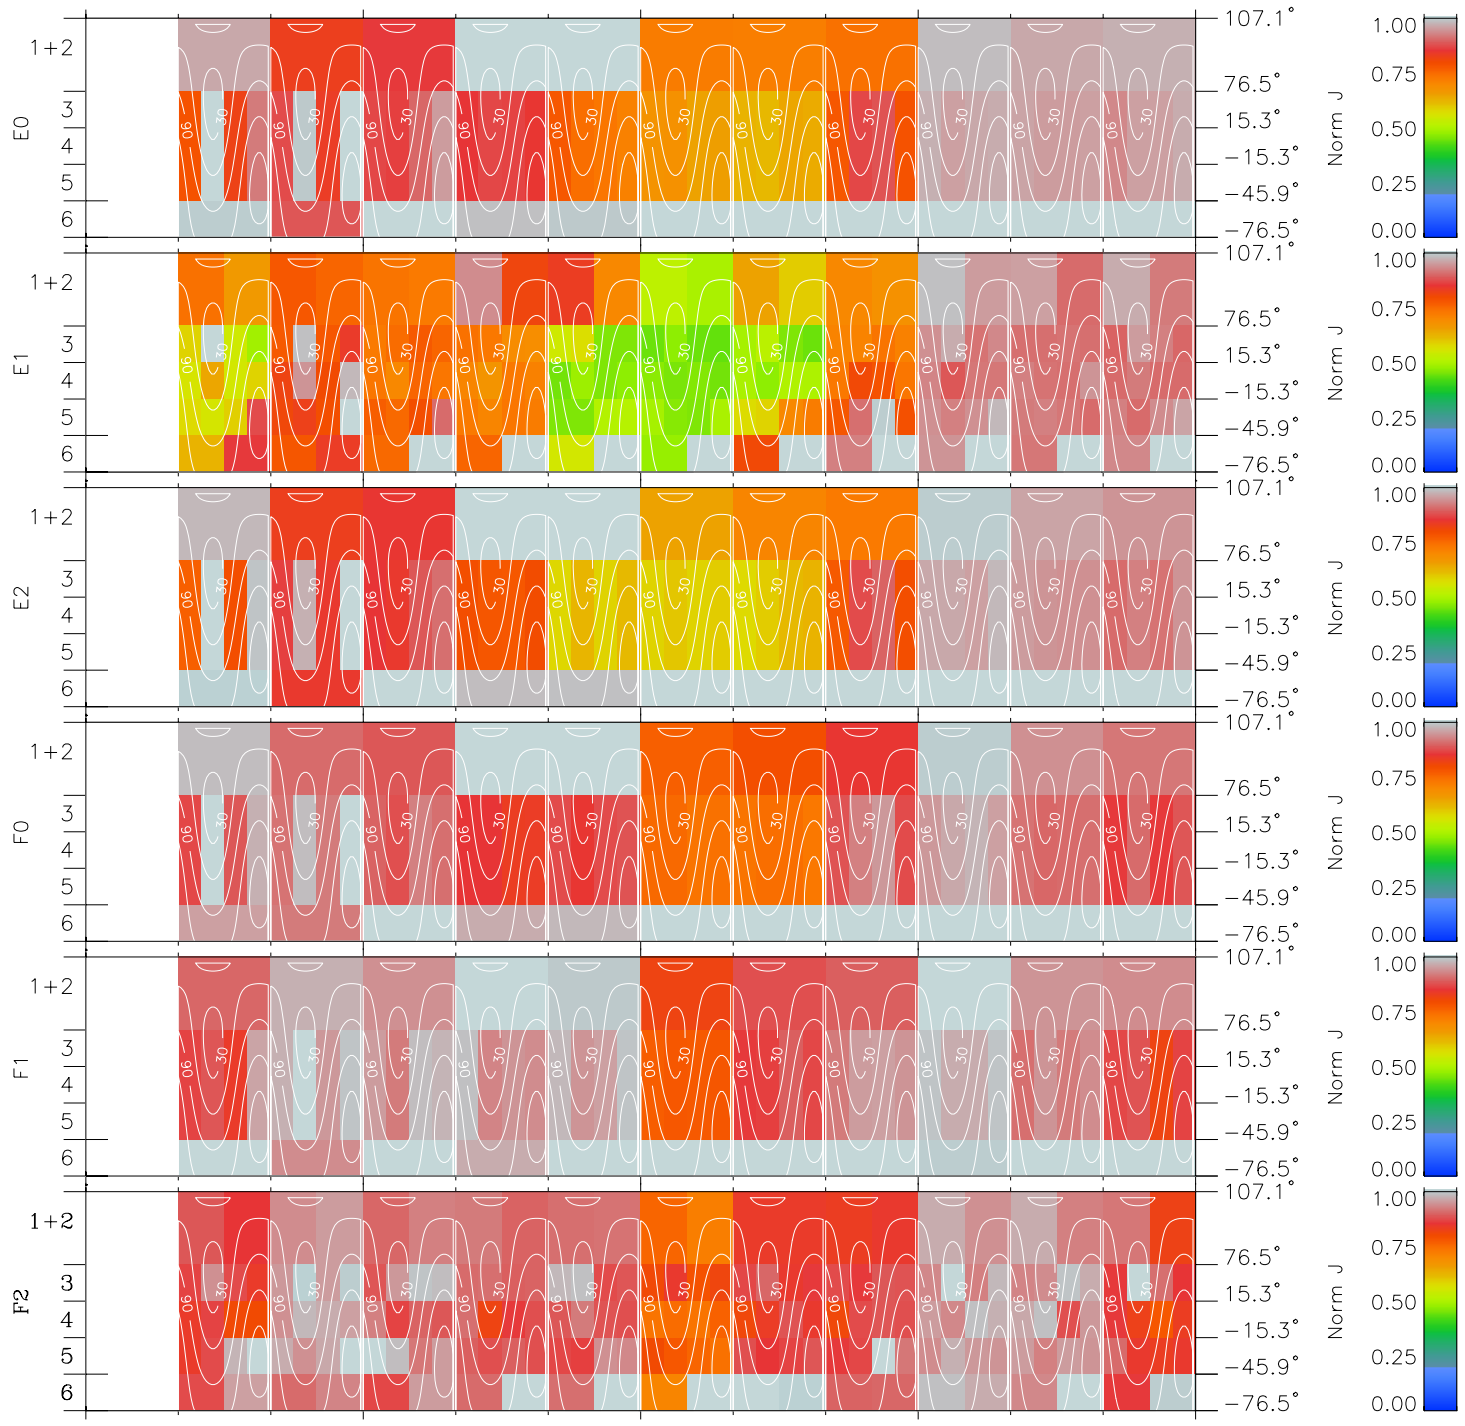

Galileo EPD Real Time All-Sky Anisotropies 96220

Software Version: RTSKY_NORM V 1.20
 Data Production: 06-03-00
 Plot Production: Fri Sep 14 06:56:43 2001
 Color File: wondr3
 Geofactor File: 1.1

00:00:00 1996-220	220-06	220-12	220-18	00:00:00 1996-221	X JSE(R _j)
+	+	+	+	+	Y JSE(R _j)
-73.98	-73.57	-73.15	-72.73	-72.30	Z JSE(R _j)
-102.81	-102.93	-103.04	-103.15	-103.24	
-6.52	-6.50	-6.48	-6.46	-6.44	

- ◇ = Jupiter look direction
- = Corotation look direction