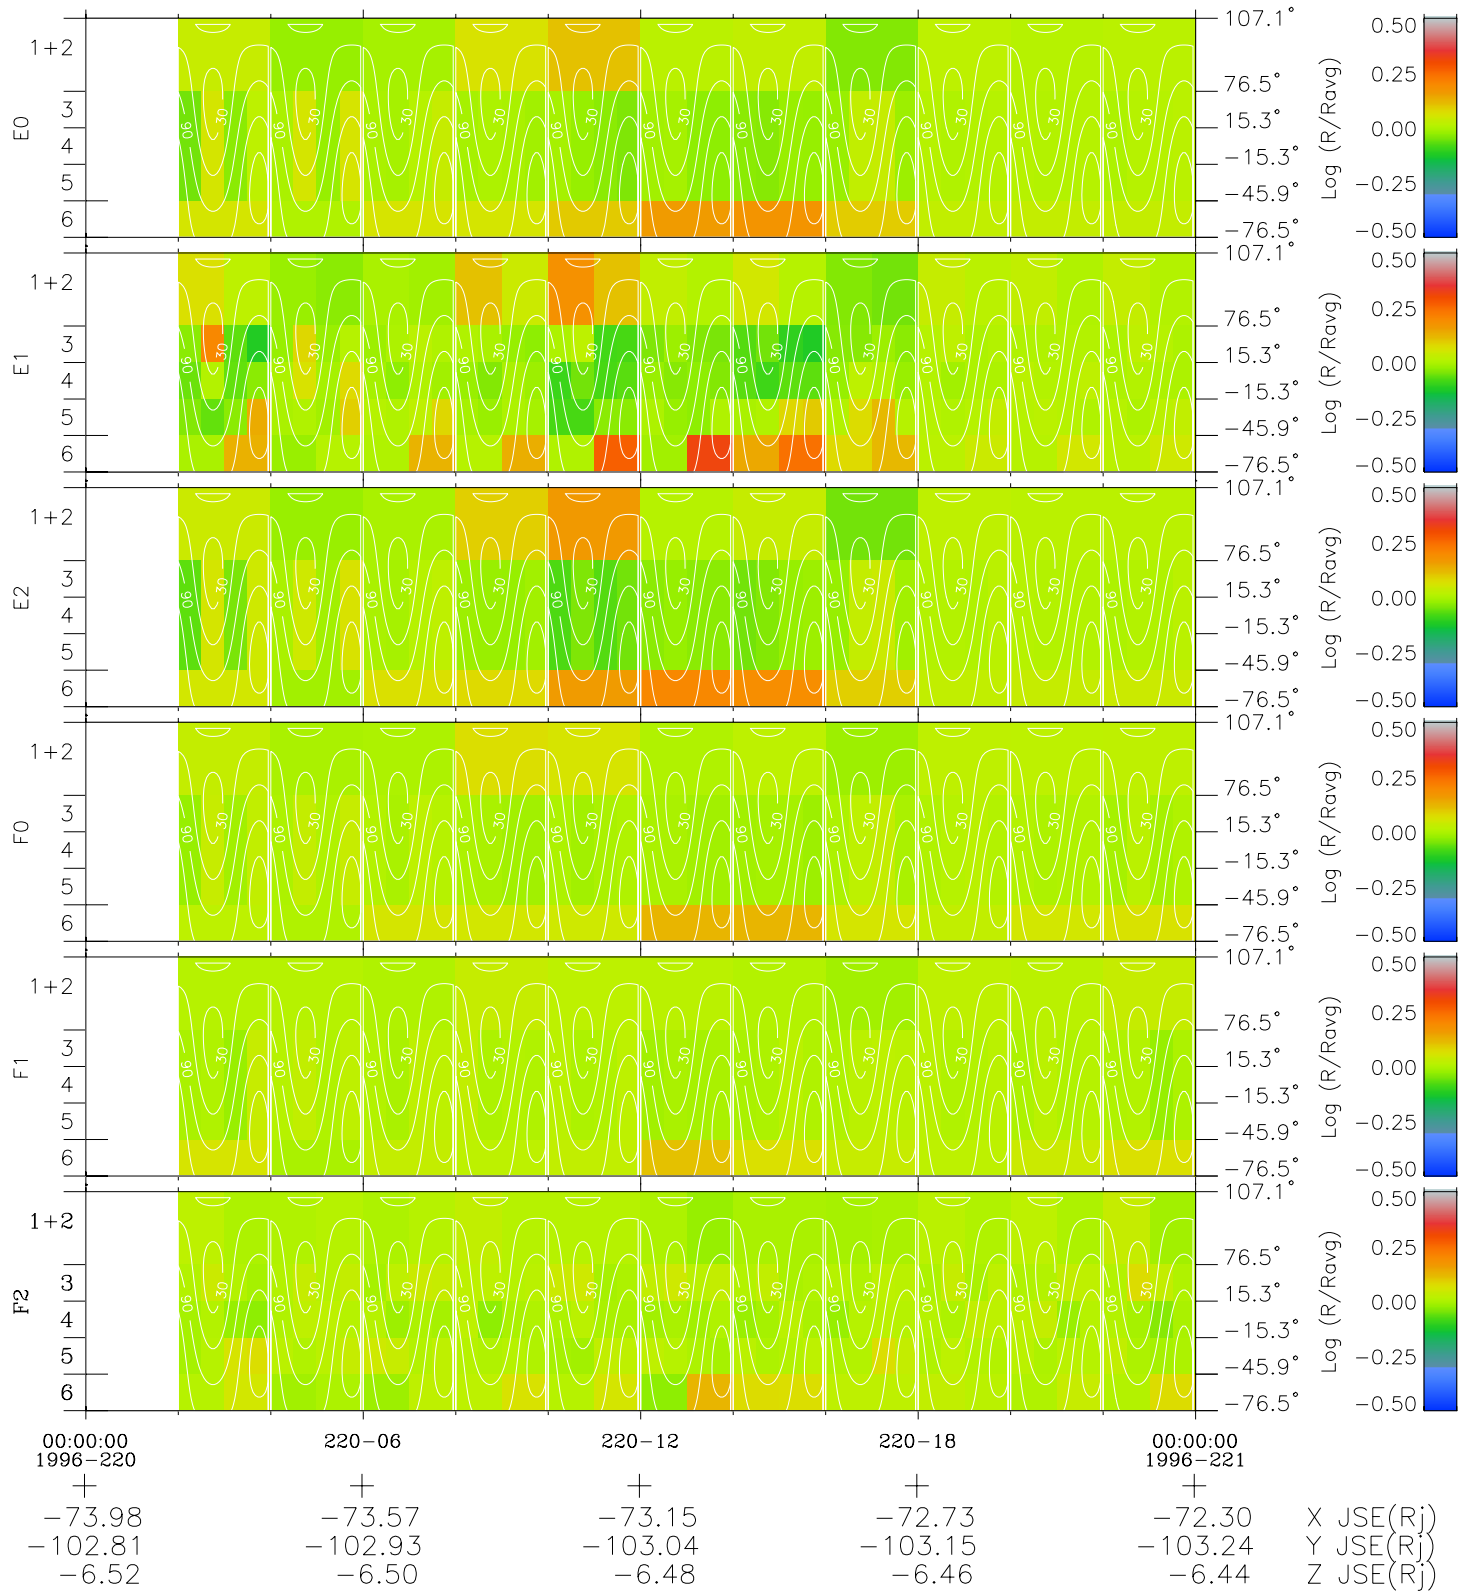

# Galileo EPD Real Time All-Sky Anisotropies 96220

Software Version: RTSKY\_MEAN V 1.20  
 Data Production: 06-03-00  
 Plot Production: Fri Sep 14 06:56:16 2001  
 Color File: wondr3  
 Geofactor File: 1.1

- ◇ = Jupiter look direction
- = Corotation look direction