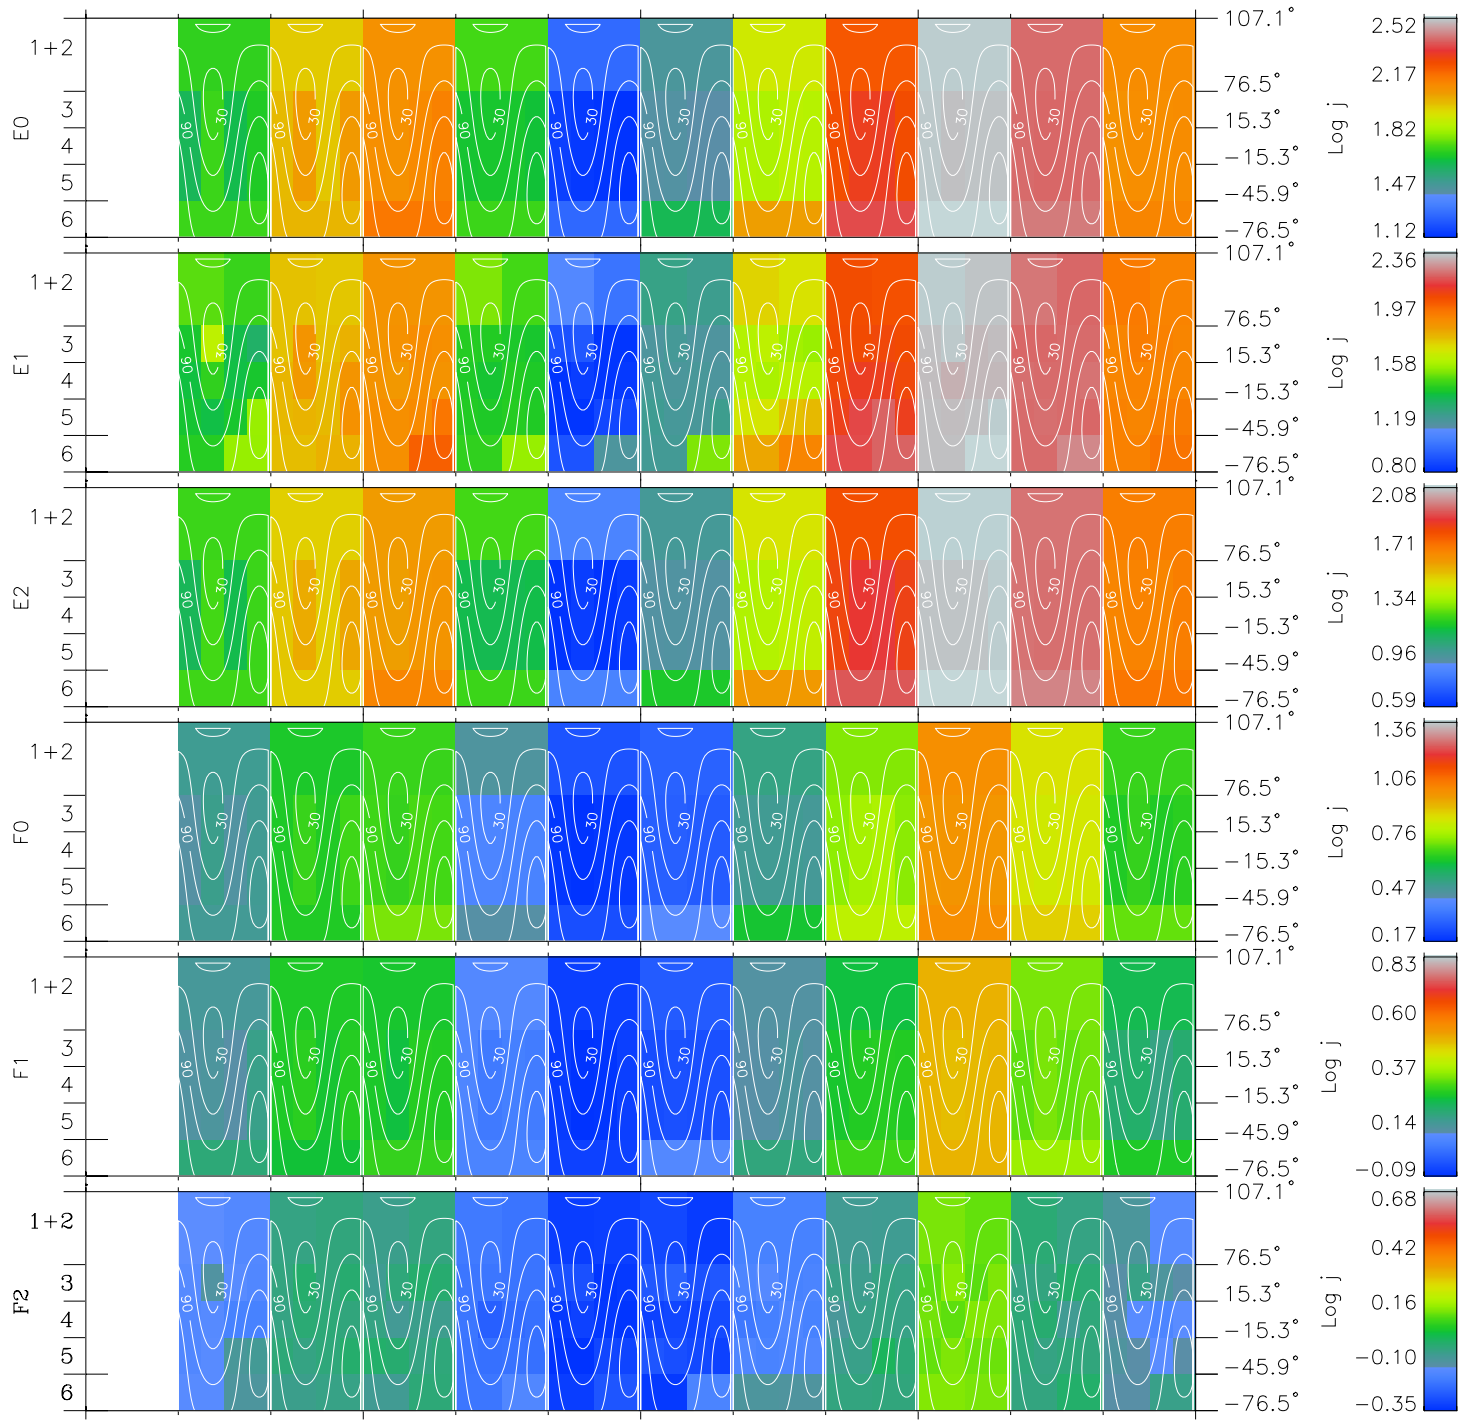

Galileo EPD Real Time All-Sky Anisotropies 96220

Software Version: RTSKY_FLUX V 1.20
 Data Production: 06-03-00
 Plot Production: Fri Sep 14 06:56:30 2001
 Color File: wondr3
 Geofactor File: 1.1

00:00:00 1996-220	220-06	220-12	220-18	00:00:00 1996-221	X JSE(R _j)
+	+	+	+	+	Y JSE(R _j)
-73.98	-73.57	-73.15	-72.73	-72.30	Z JSE(R _j)
-102.81	-102.93	-103.04	-103.15	-103.24	
-6.52	-6.50	-6.48	-6.46	-6.44	

- ◇ = Jupiter look direction
- = Corotation look direction