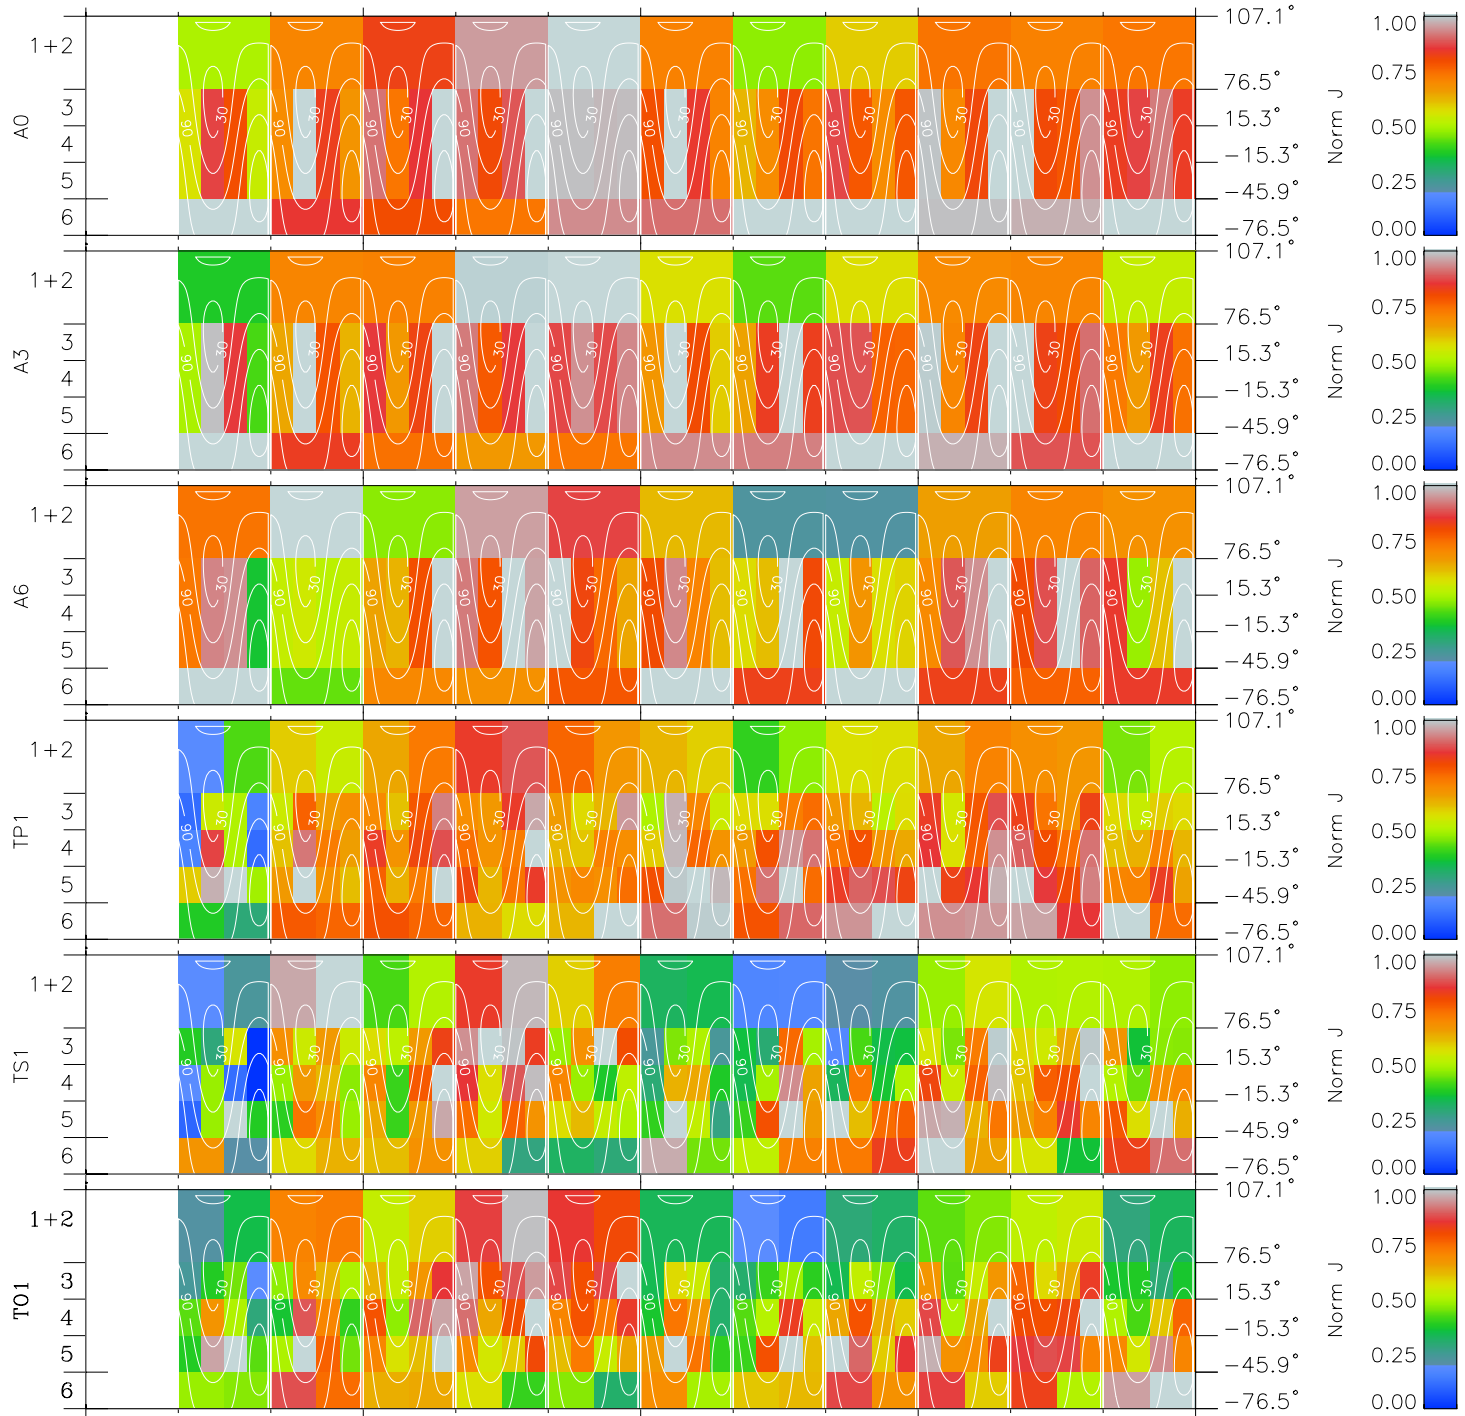

Galileo EPD Real Time All-Sky Anisotropies 96220

Software Version: RTSKY_NORM V 1.20
 Data Production: 06-03-00
 Plot Production: Fri Sep 14 06:56:36 2001
 Color File: wondr3
 Geofactor File: 1.1

00:00:00
1996-220

220-06

220-12

220-18

00:00:00
1996-221

+
-73.98
-102.81
-6.52

+
-73.57
-102.93
-6.50

+
-73.15
-103.04
-6.48

+
-72.73
-103.15
-6.46

+
-72.30
-103.24
-6.44

X JSE(R_j)
Y JSE(R_j)
Z JSE(R_j)

◇ = Jupiter look direction
 □ = Corotation look direction