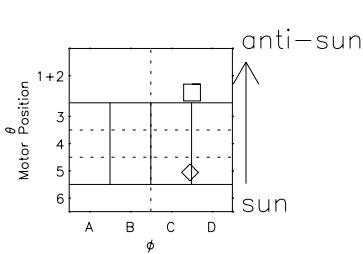

Galileo EPD Real Time All-Sky Anisotropies 96220

Software Version: RTSKY_MEAN V 1.20
 Data Production: 06-03-00
 Plot Production: Fri Sep 14 06:56:10 2001
 Color File: wondr3
 Geofactor File: 1.1

- ◇ = Jupiter look direction
- = Corotation look direction