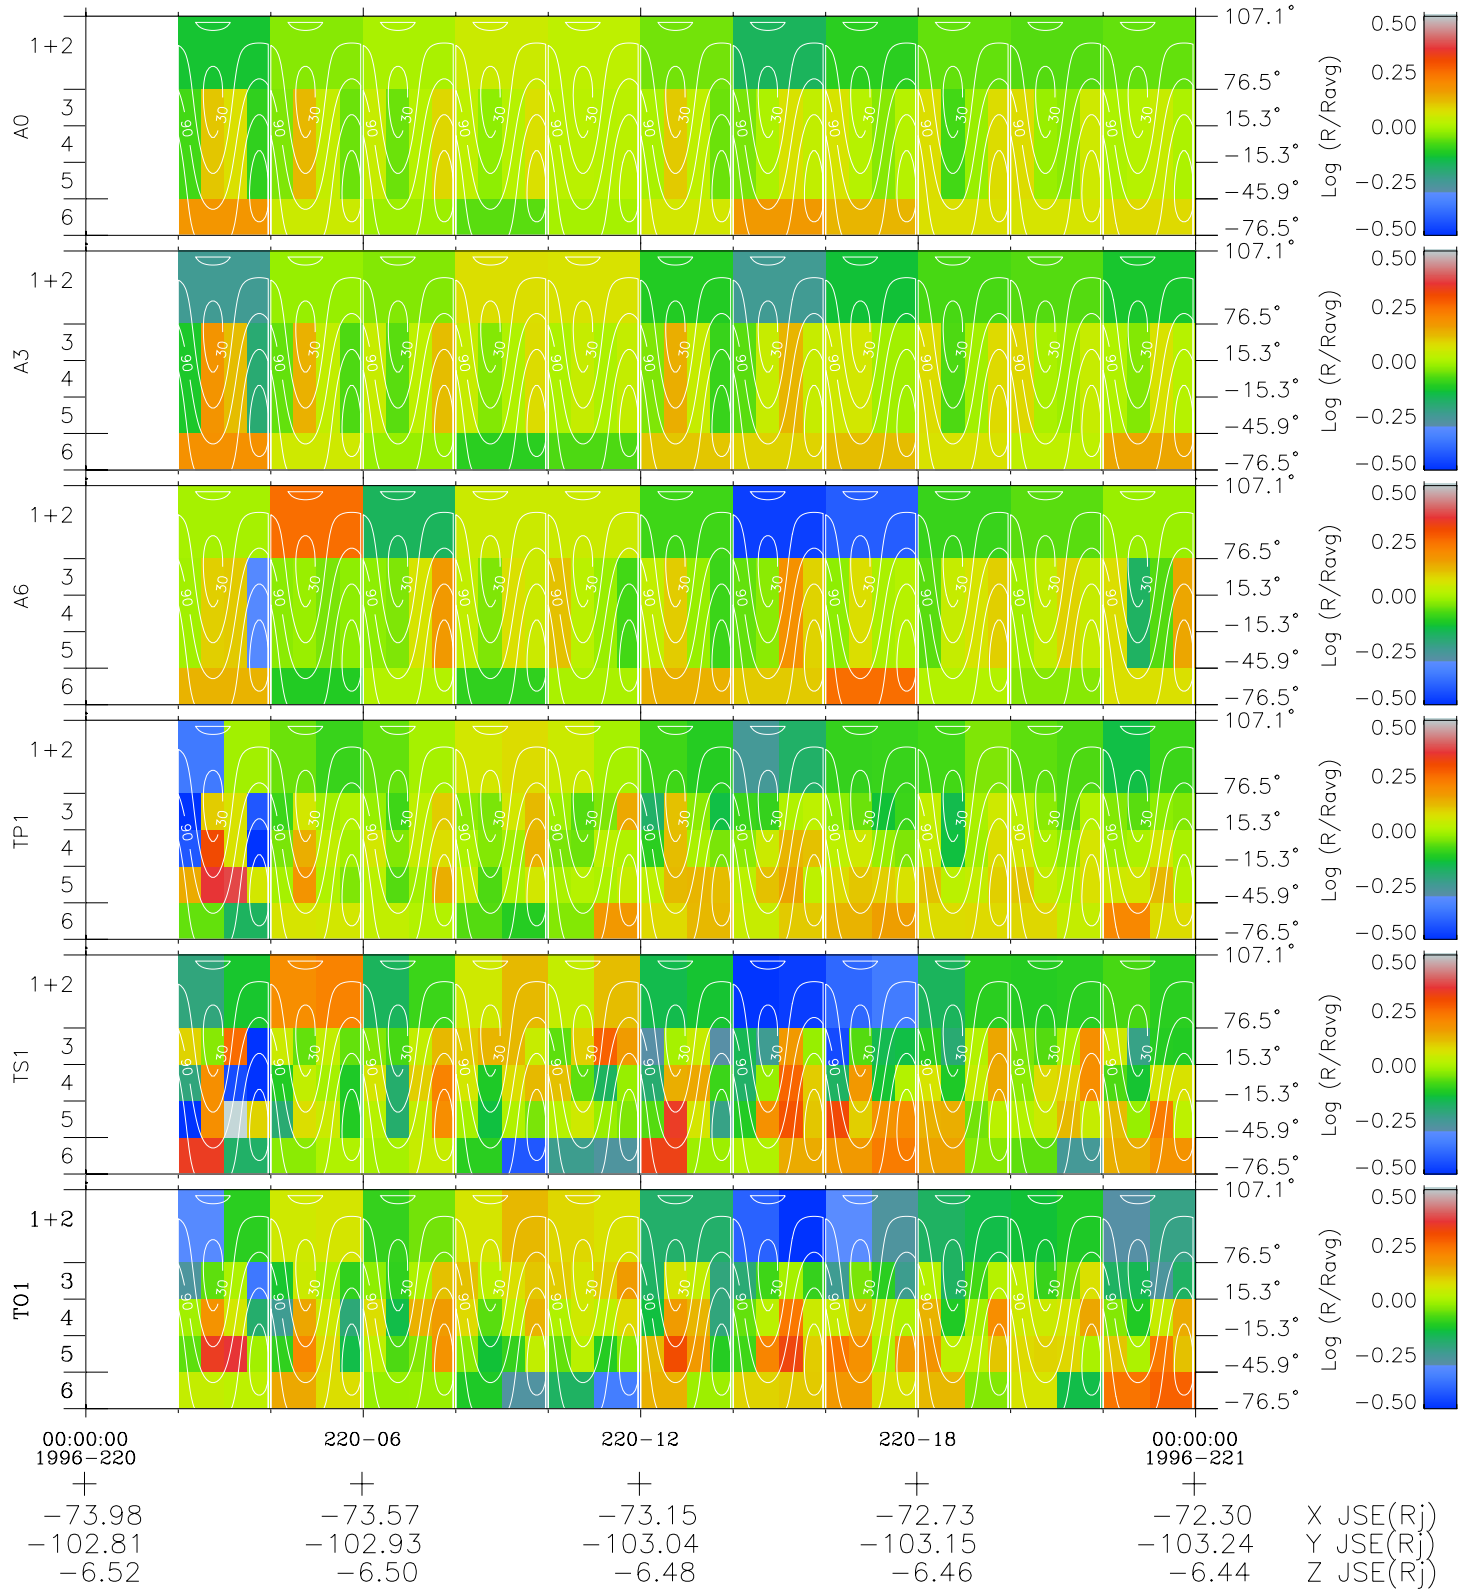

Galileo EPD Real Time All-Sky Anisotropies 96220

Software Version: RTSKY_MEAN V 1.20
 Data Production: 06-03-00
 Plot Production: Fri Sep 14 06:56:10 2001
 Color File: wondr3
 Geofactor File: 1.1

- ◇ = Jupiter look direction
- = Corotation look direction