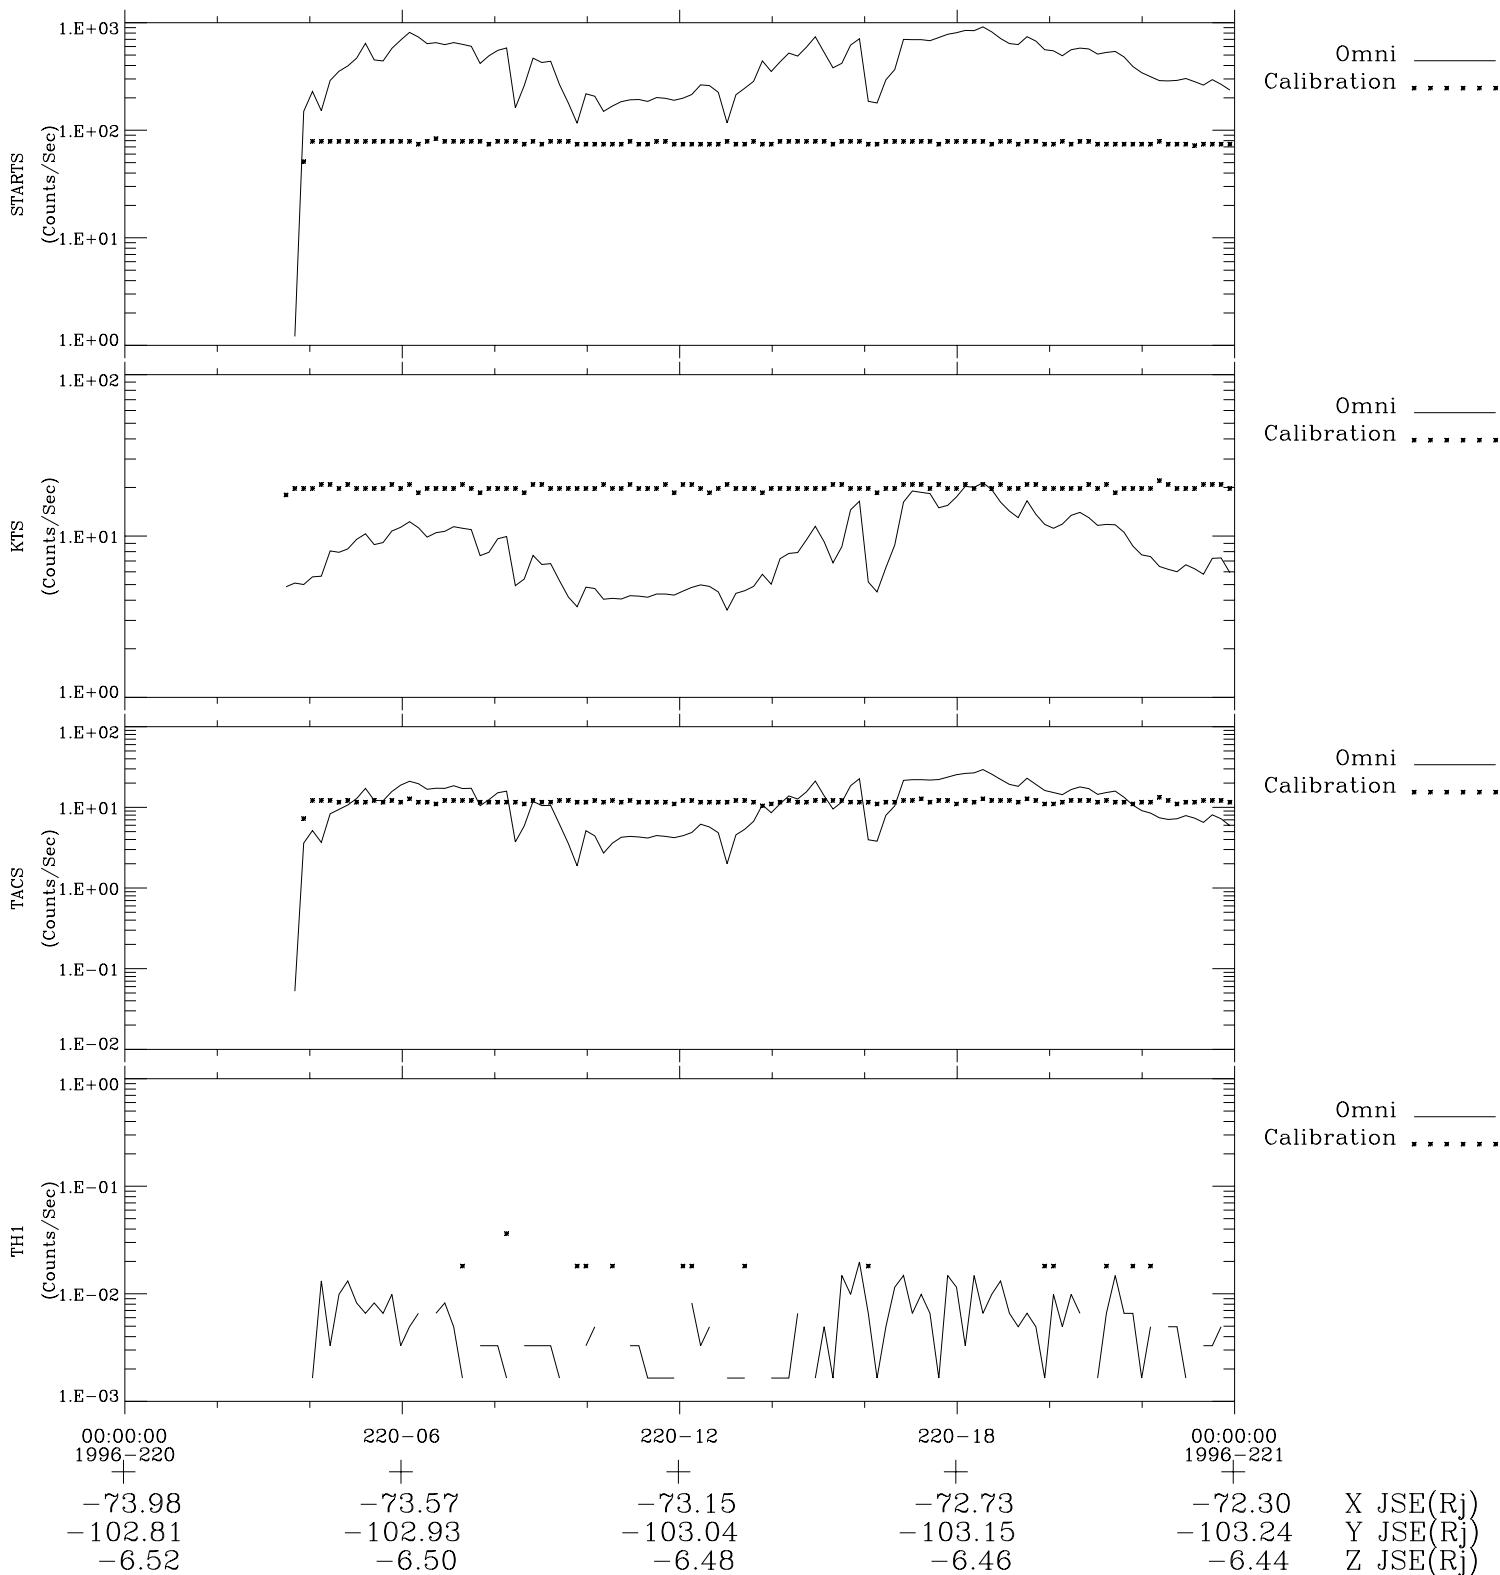

Galileo EPD Real-Time Omni 96220

Software Version: RTLINE_OMNI V 1.20
Data Production: 06-03-00
Plot Production: Fri Sep 14 06:57:51 2001

◇ = Jupiter look direction
□ = Corotation look direction