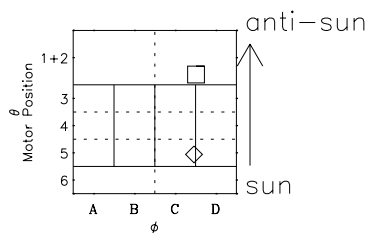

Galileo EPD Real-Time Omni 96220

Software Version: RTLINE_OMNI V 1.20
Data Production: 06-03-00
Plot Production: Fri Sep 14 06:57:51 2001

◇ = Jupiter look direction
□ = Corotation look direction