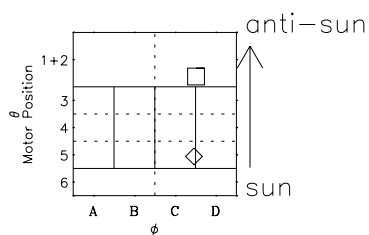

Galileo EPD Real-Time Omni 96220

Software Version: RTLINE_OMNI V 1.20
Data Production: 06-03-00
Plot Production: Fri Sep 14 06:57:50 2001

◇ = Jupiter look direction
□ = Corotation look direction