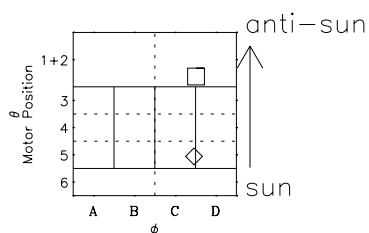

Galileo EPD Real-Time Omni 96220

Software Version: RTLINE_OMNI V 1.20
Data Production: 06-03-00
Plot Production: Fri Sep 14 06:57:49 2001

◇ = Jupiter look direction
□ = Corotation look direction