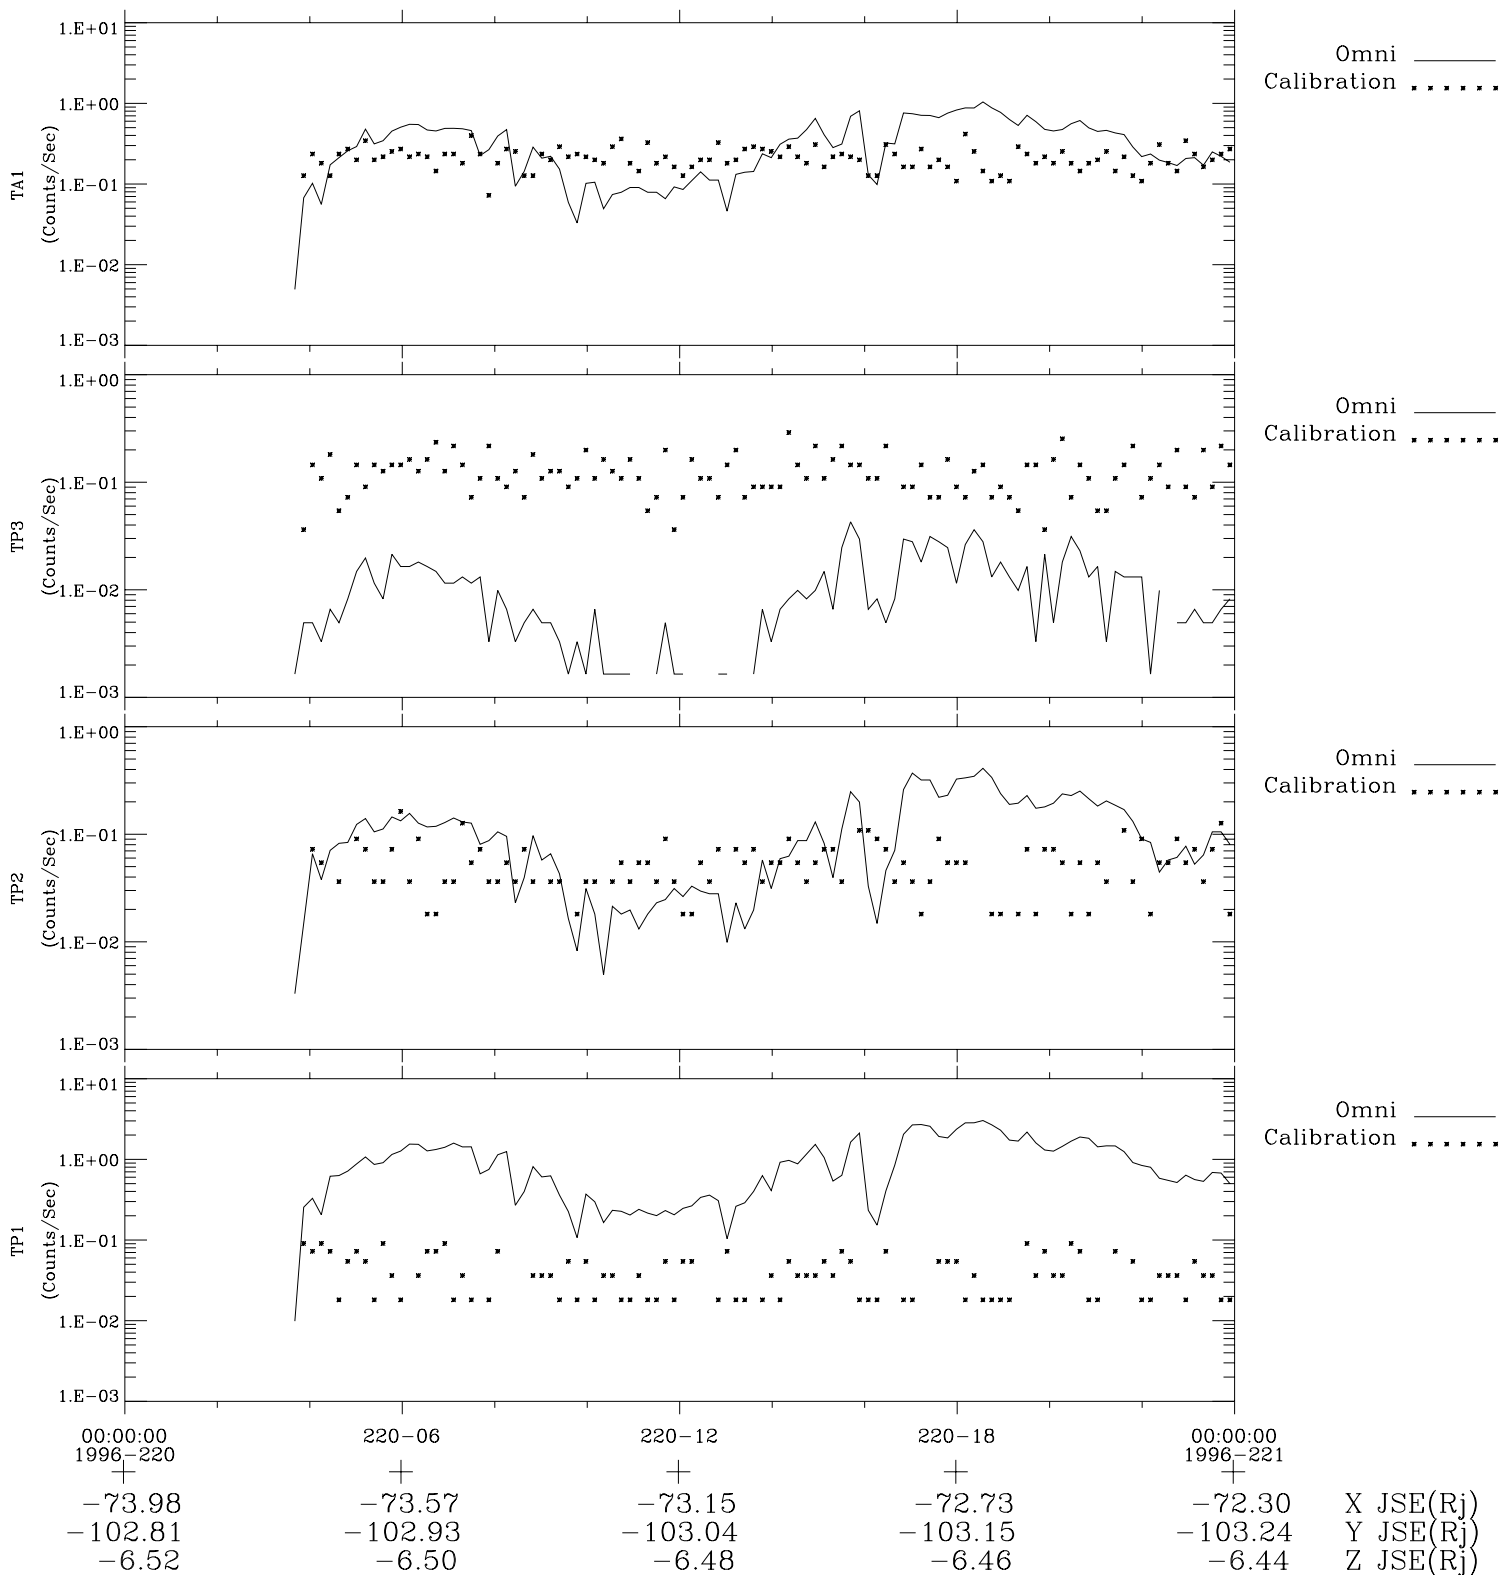

Galileo EPD Real-Time Omni 96220

Software Version: RTLINE_OMNI V 1.20
Data Production: 06-03-00
Plot Production: Fri Sep 14 06:57:49 2001

◇ = Jupiter look direction
□ = Corotation look direction