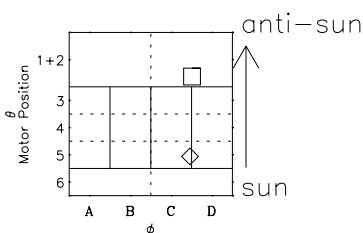

Galileo EPD Real-Time Six-Sector 96220

Software Version: RTLINE_R6 V 1.20
Data Production: 06-03-00
Plot Production: Fri Sep 14 06:57:58 2001

◇ = Jupiter look direction
□ = Corotation look direction