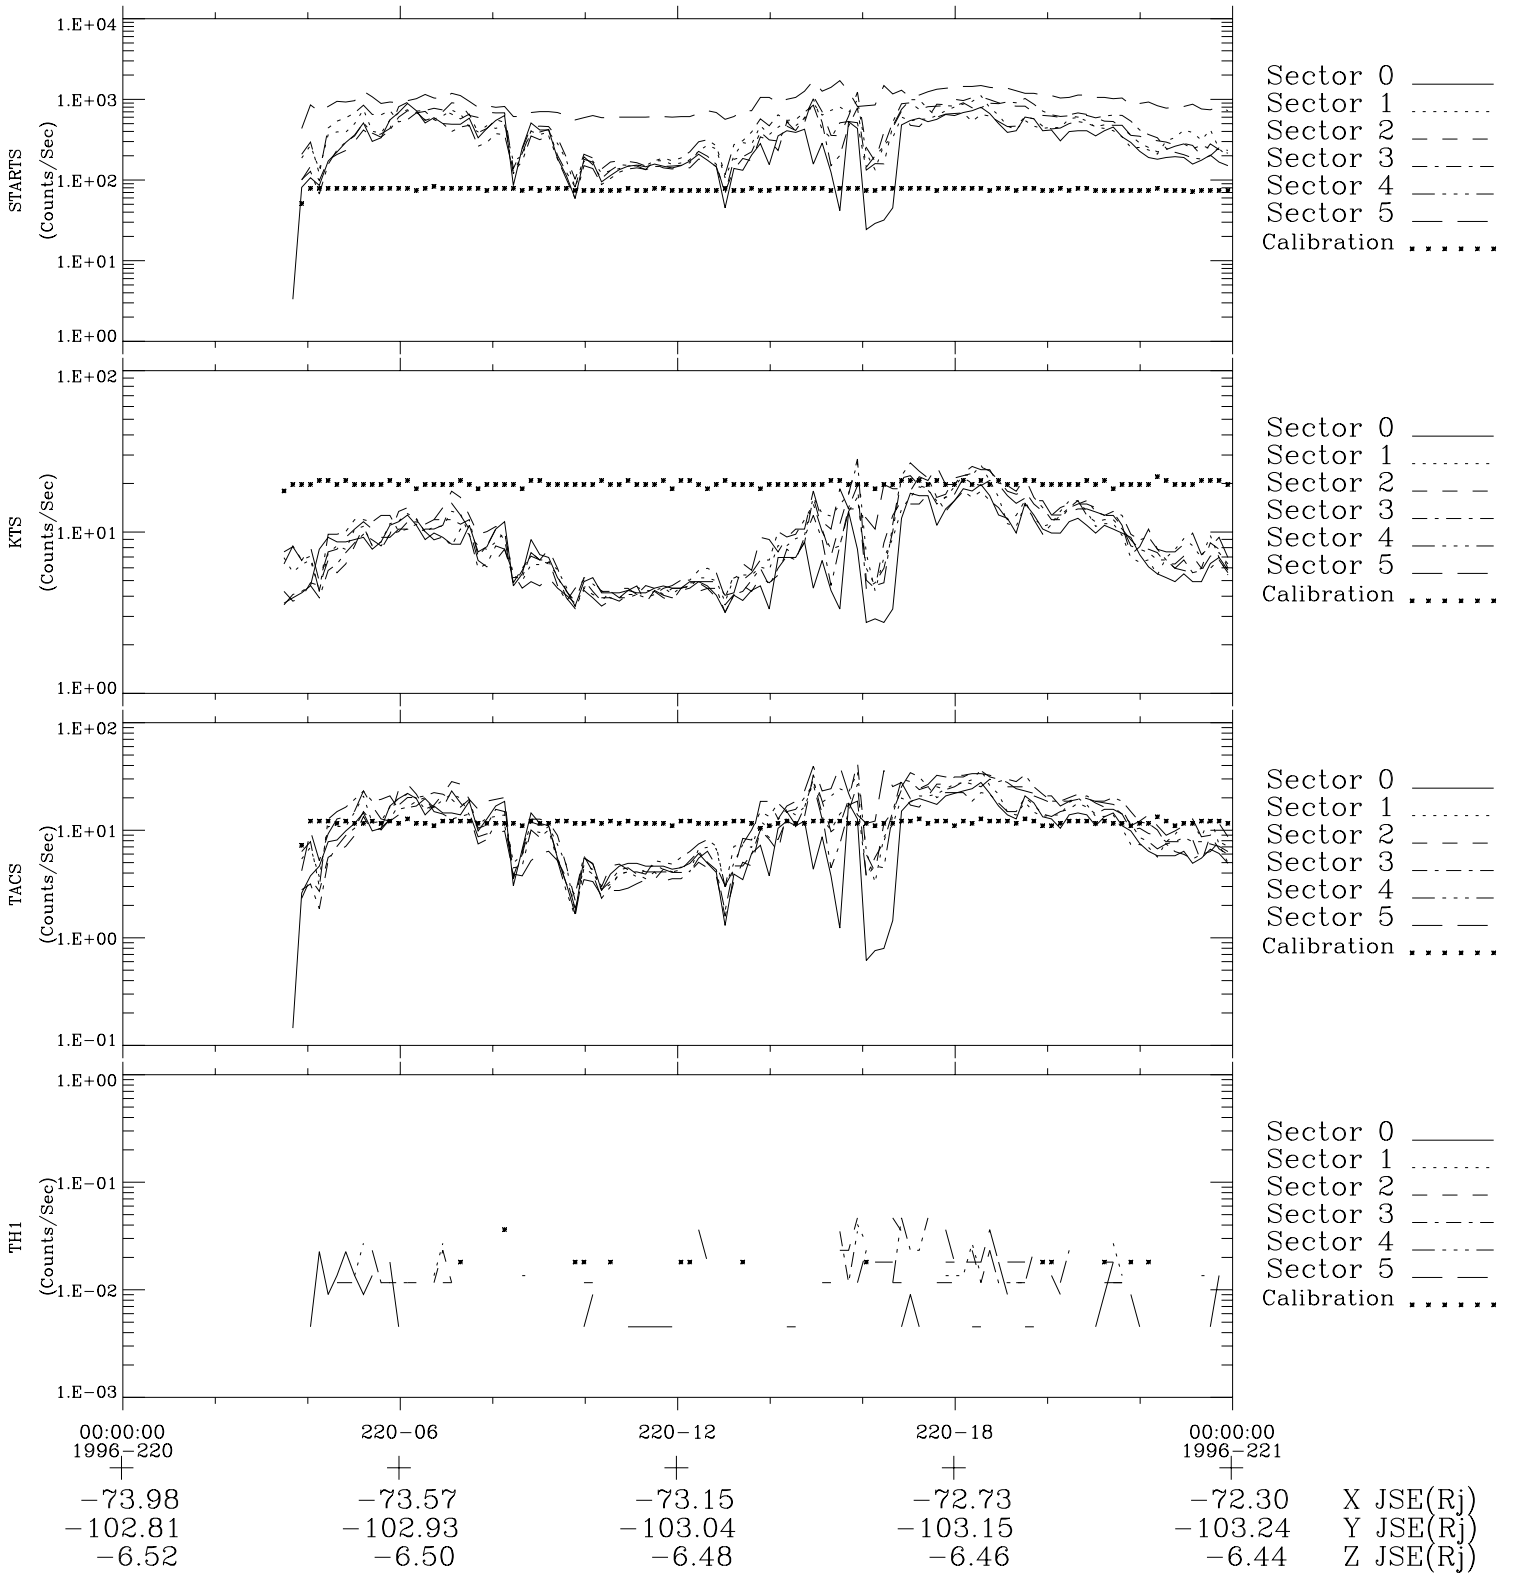

Galileo EPD Real-Time Six-Sector 96220

Software Version: RTLINE_R6 V 1.20
Data Production: 06-03-00
Plot Production: Fri Sep 14 06:57:58 2001

◇ = Jupiter look direction
□ = Corotation look direction