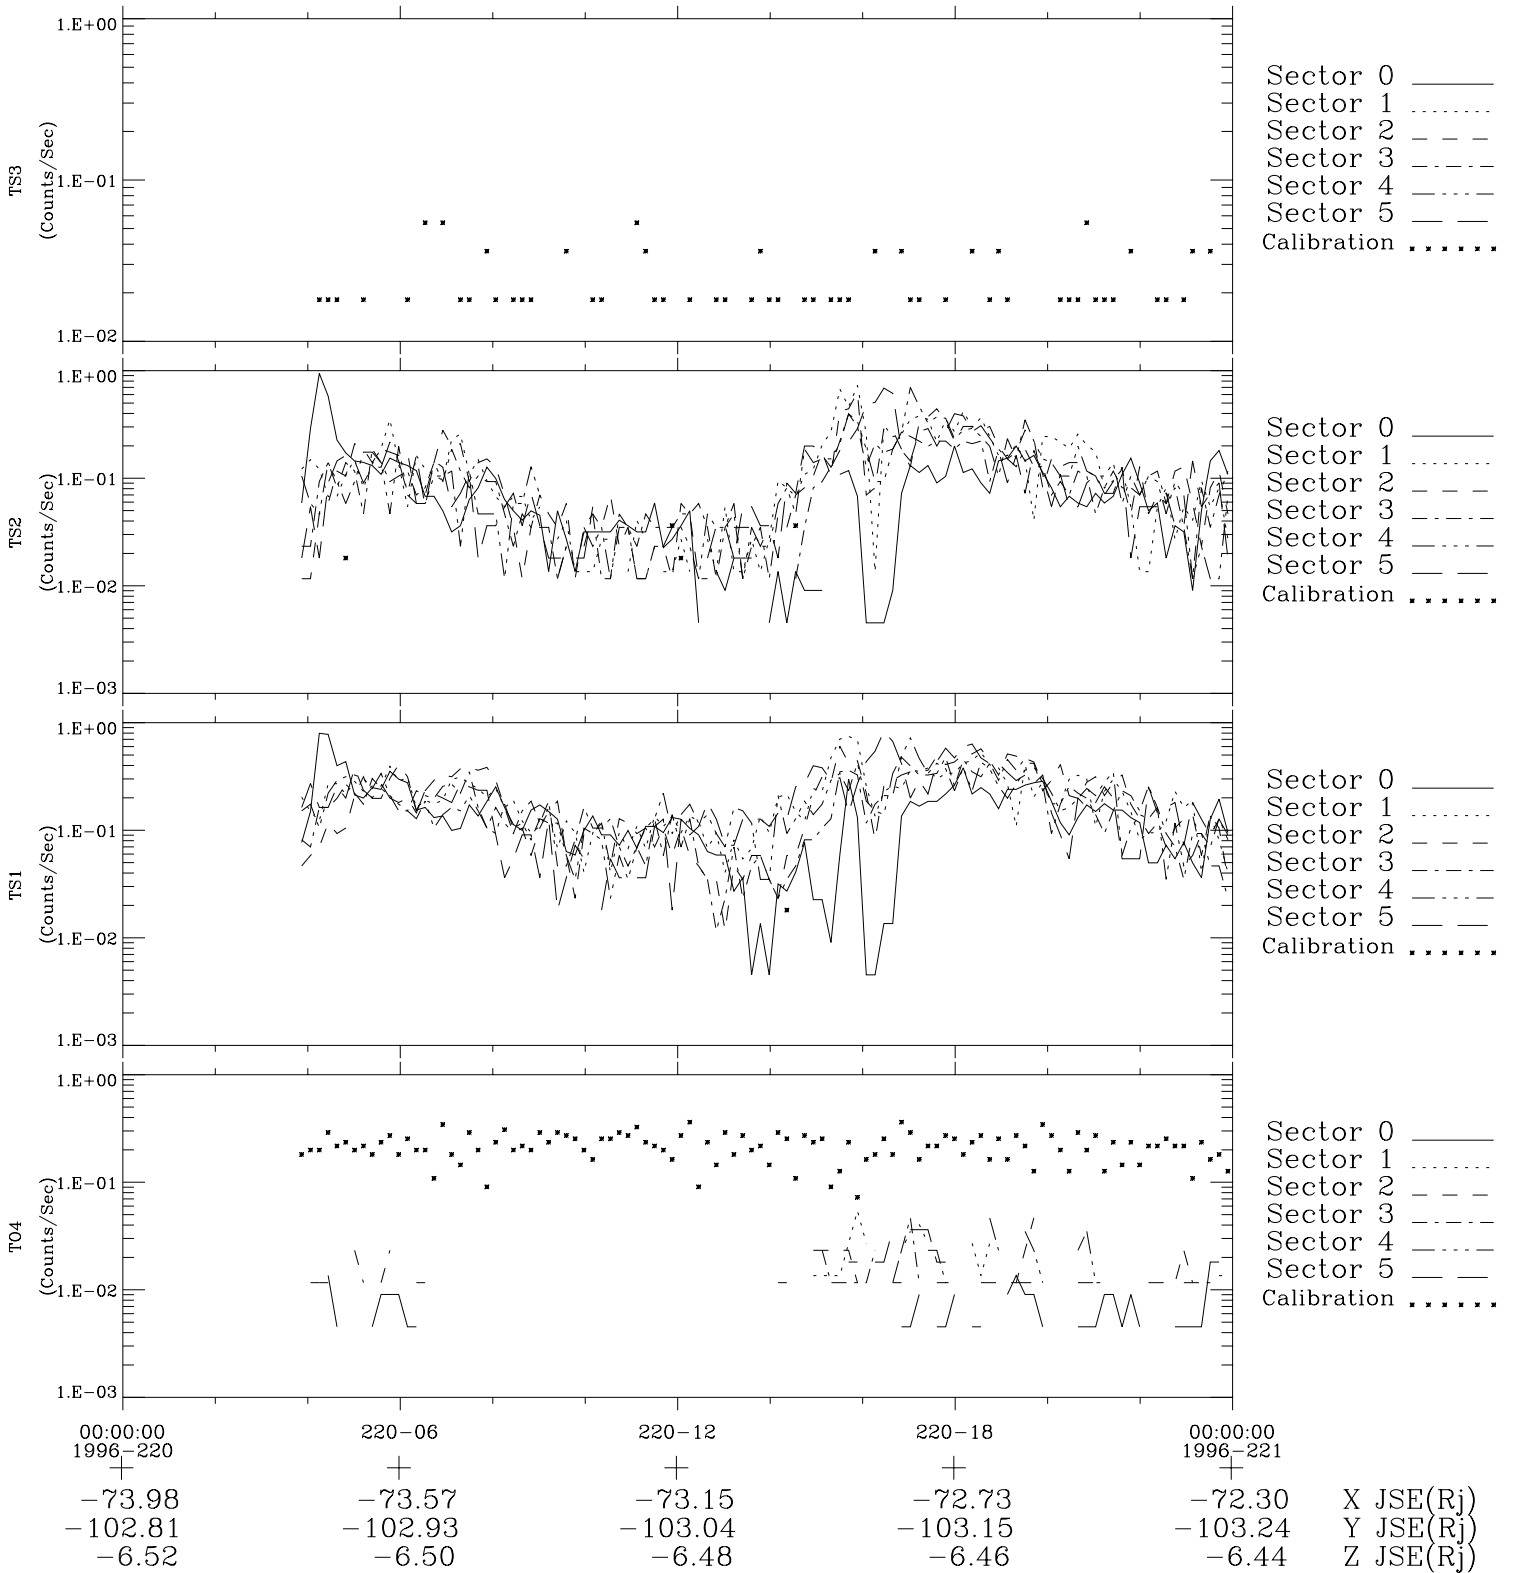

Galileo EPD Real-Time Six-Sector 96220

Software Version: RTLINE_R6 V 1.20
Data Production: 06-03-00
Plot Production: Fri Sep 14 06:57:57 2001

◇ = Jupiter look direction
□ = Corotation look direction