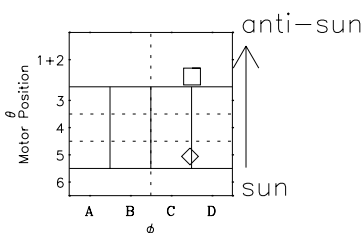

Galileo EPD Real-Time Six-Sector 96220

Software Version: RTLINE_R6 V 1.20
Data Production: 06-03-00
Plot Production: Fri Sep 14 06:57:57 2001

◇ = Jupiter look direction
□ = Corotation look direction