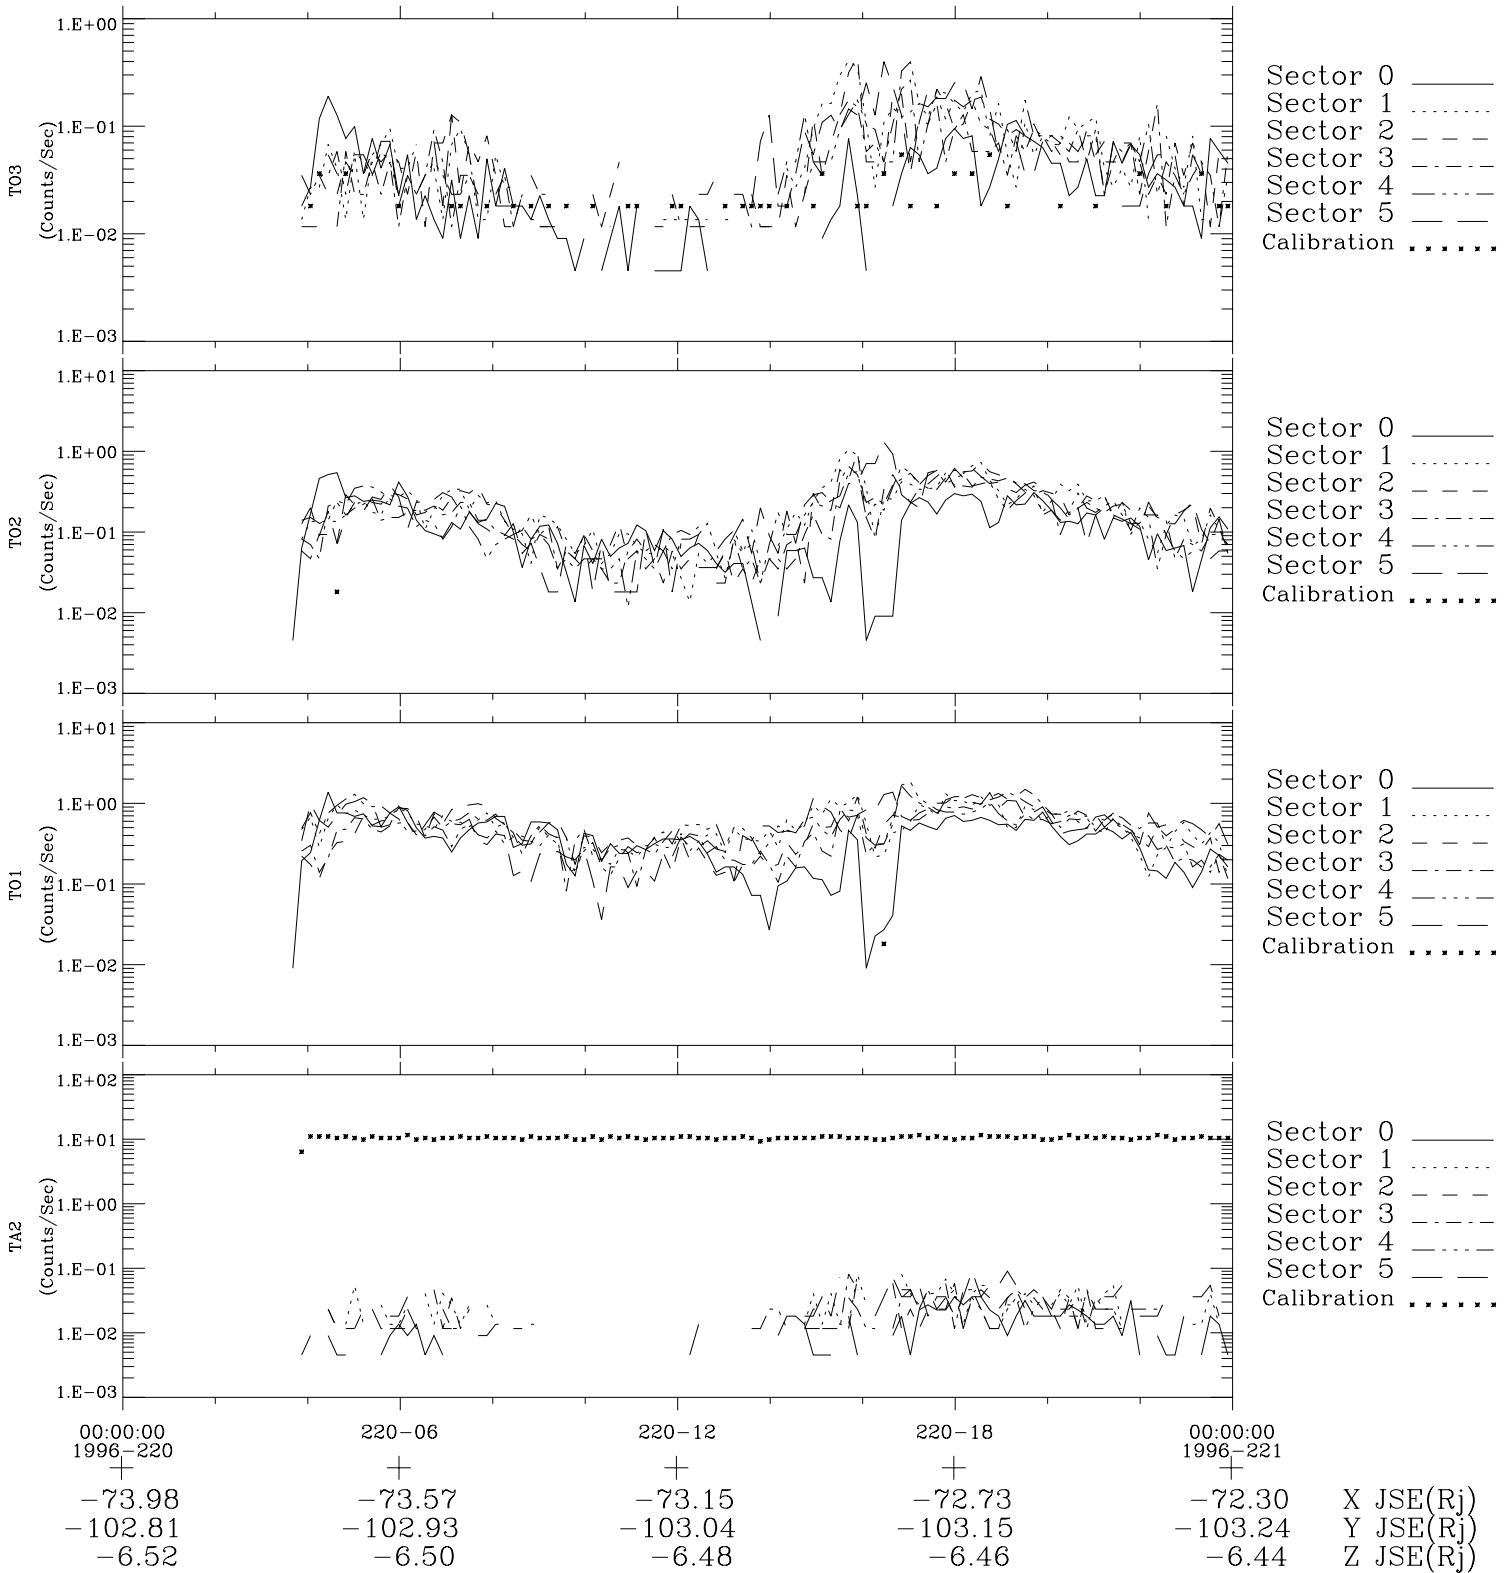

Galileo EPD Real-Time Six-Sector 96220

Software Version: RTLINE_R6 V 1.20
Data Production: 06-03-00
Plot Production: Fri Sep 14 06:57:57 2001

◇ = Jupiter look direction
□ = Corotation look direction