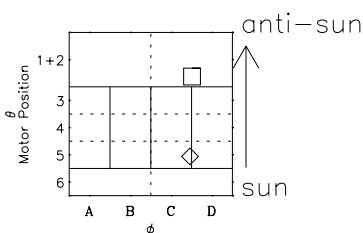

Galileo EPD Real-Time Six-Sector 96220

Software Version: RTLINE_R6 V 1.20
Data Production: 06-03-00
Plot Production: Fri Sep 14 06:57:56 2001

◇ = Jupiter look direction
□ = Corotation look direction