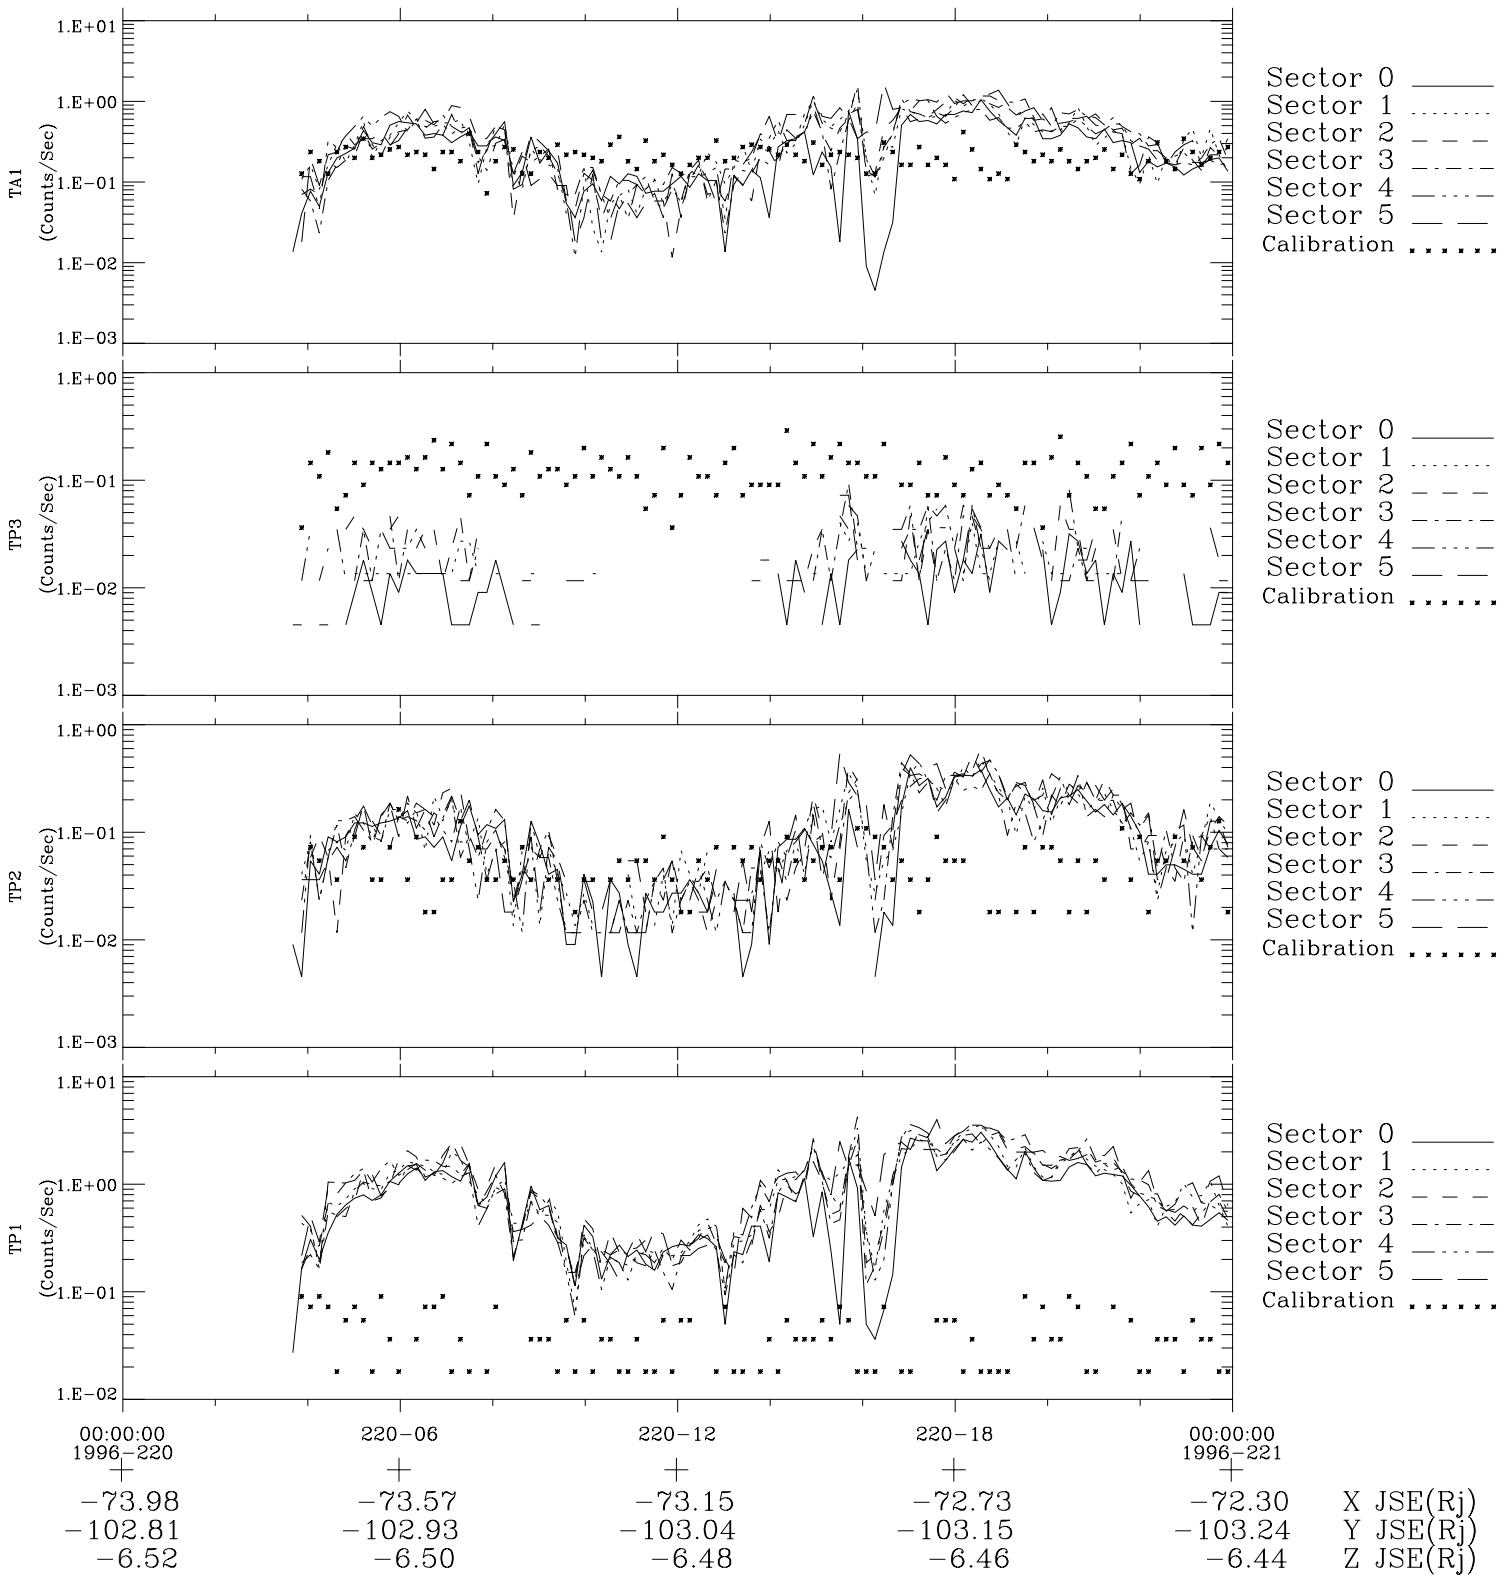

Galileo EPD Real-Time Six-Sector 96220

Software Version: RTLINE_R6 V 1.20
Data Production: 06-03-00
Plot Production: Fri Sep 14 06:57:56 2001

◇ = Jupiter look direction
□ = Corotation look direction