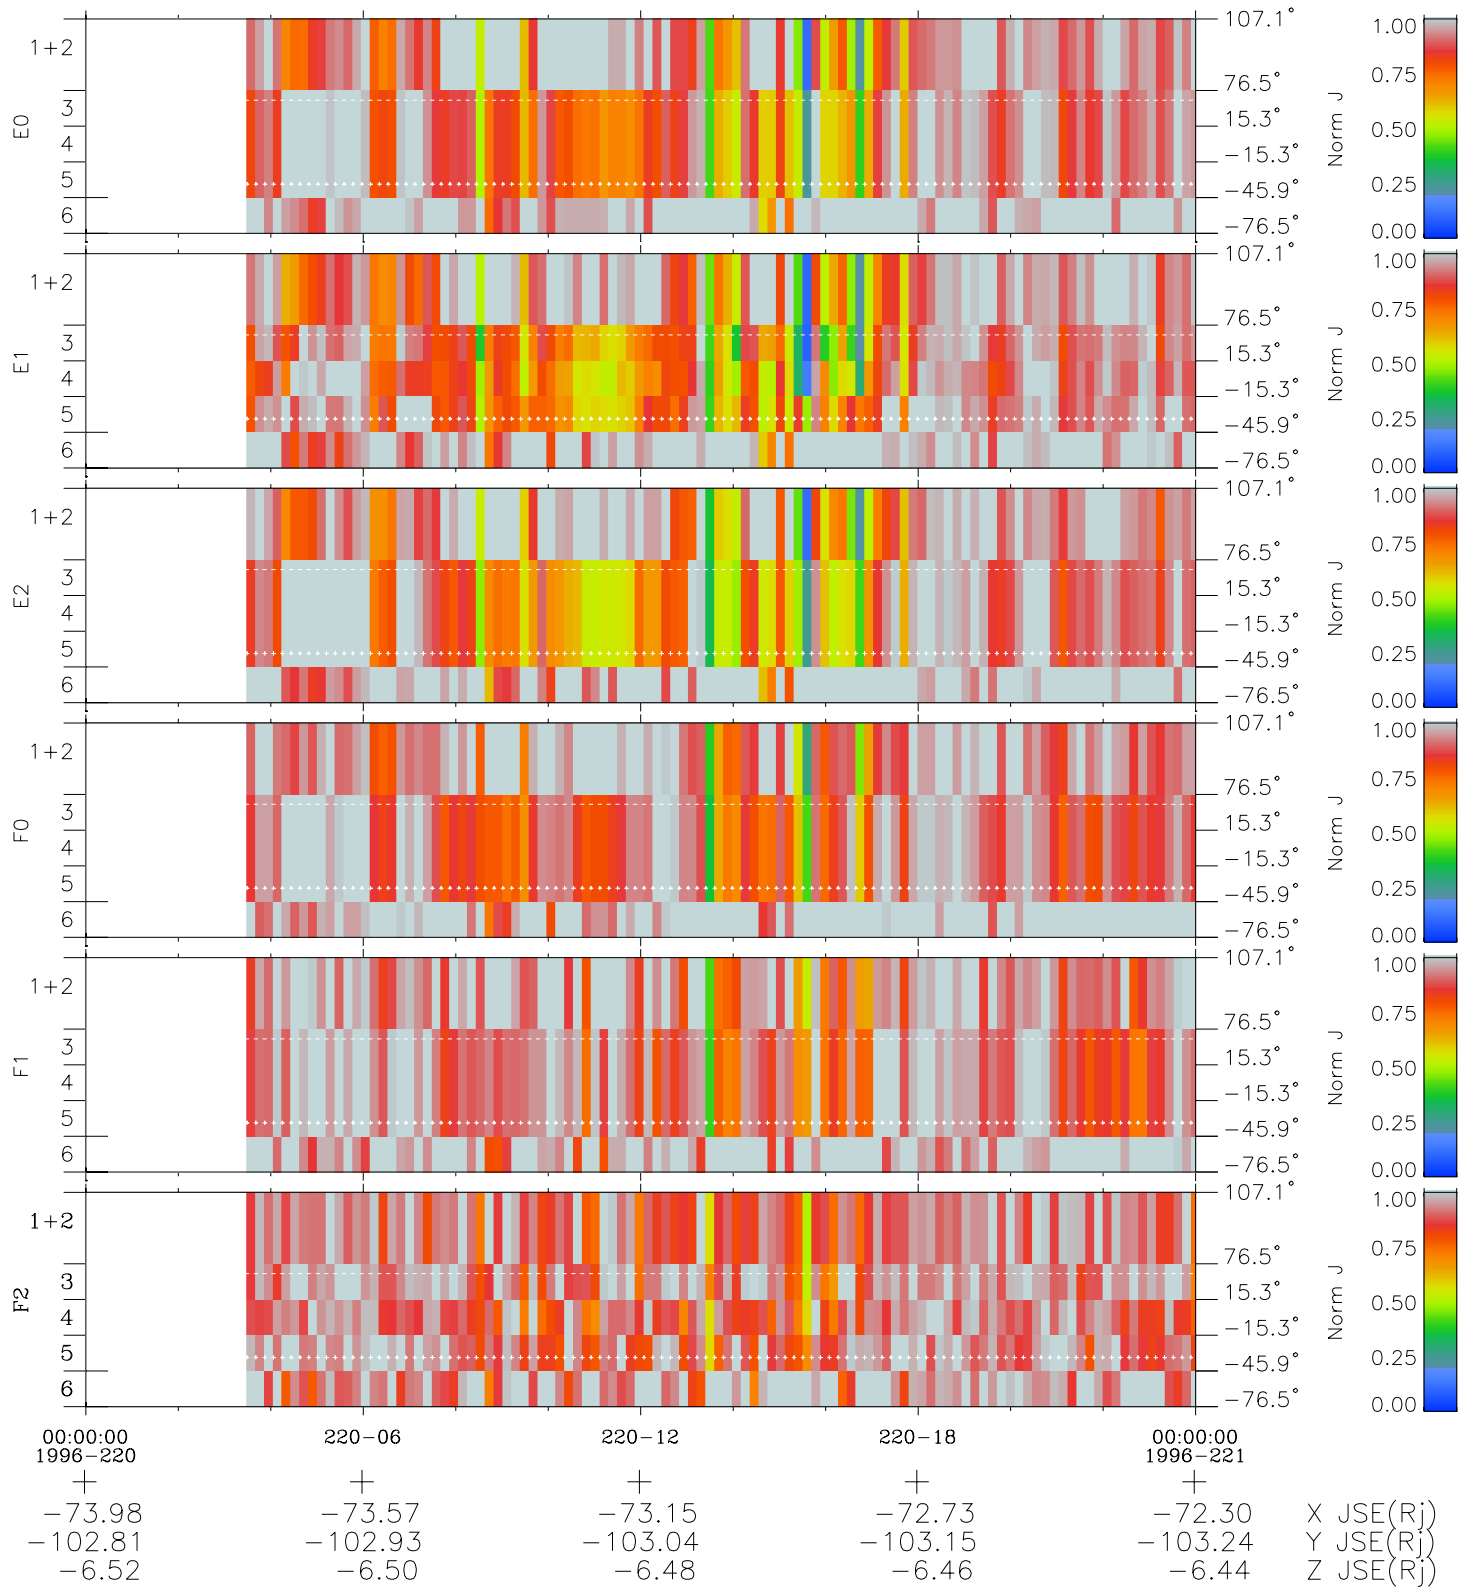

# Galileo EPD Real Elevation Anisotropies 96220

Software Version: RTELEV\_NORM V 1.20  
Data Production: 06-03-00  
Plot Production: Fri Sep 14 06:57:15 2001  
Color File: wondr3  
Geofactor File: 1.1

- ◇ = Jupiter look direction
- = Corotation look direction