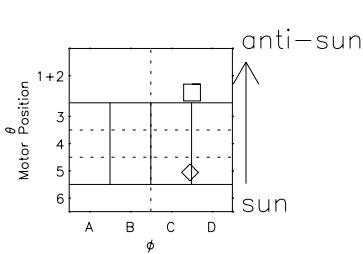

# Galileo EPD Real Elevation Anisotropies 96220

Software Version: RTELEV\_NORM V 1.20  
Data Production: 06-03-00  
Plot Production: Fri Sep 14 06:57:15 2001  
Color File: wondr3  
Geofactor File: 1.1

- ◇ = Jupiter look direction
- = Corotation look direction