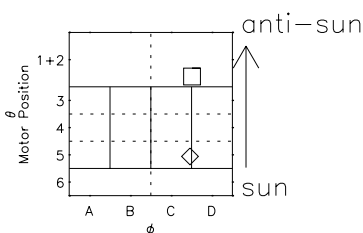

Galileo EPD Real Elevation Anisotropies 96220

Software Version: RTELEV_MEAN V 1.20
 Data Production: 06-03-00
 Plot Production: Fri Sep 14 06:56:53 2001
 Color File: wondr3
 Geofactor File: 1.1

- ◇ = Jupiter look direction
- = Corotation look direction