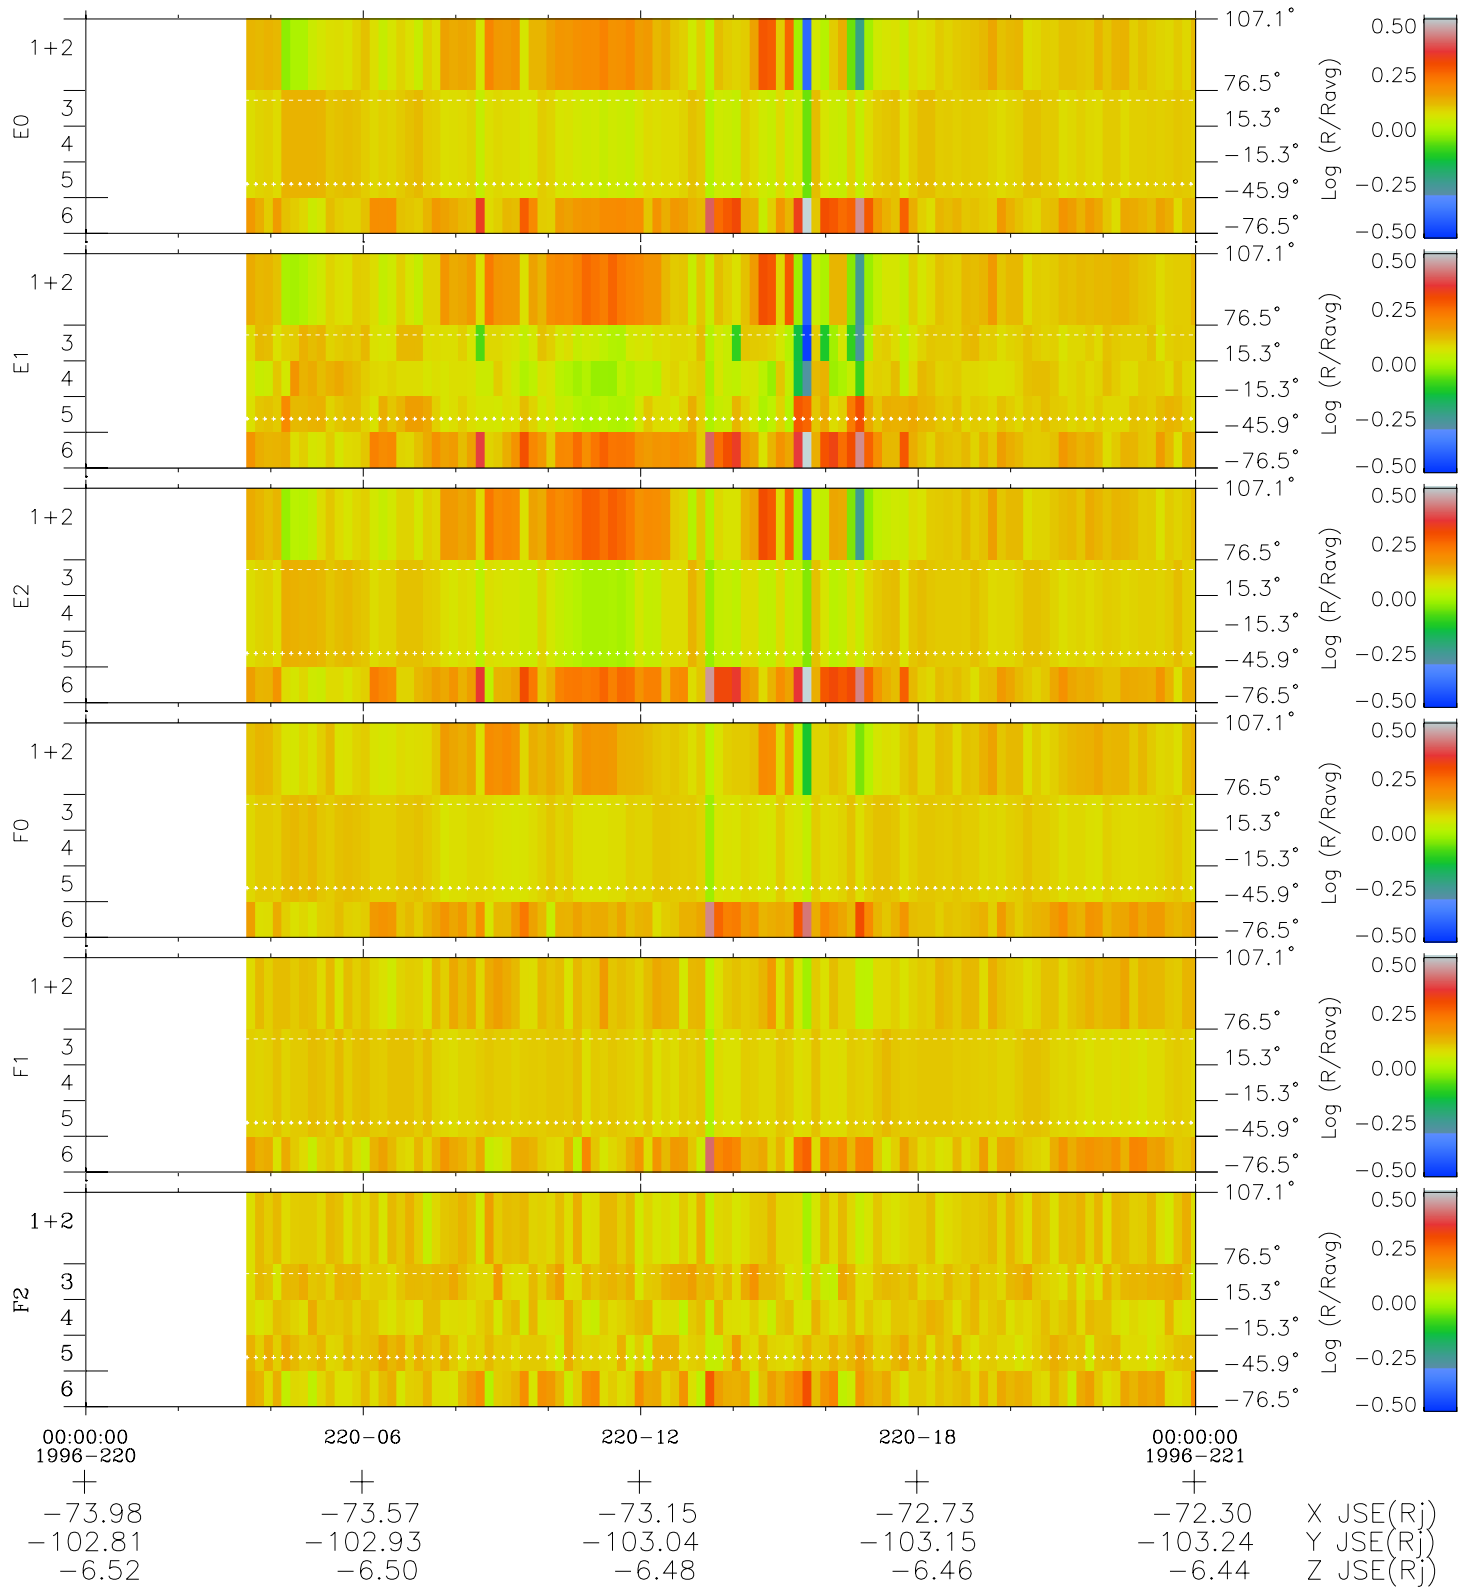

Galileo EPD Real Elevation Anisotropies 96220

Software Version: RTELEV_MEAN V 1.20
 Data Production: 06-03-00
 Plot Production: Fri Sep 14 06:56:53 2001
 Color File: wondr3
 Geofactor File: 1.1

- ◇ = Jupiter look direction
- = Corotation look direction