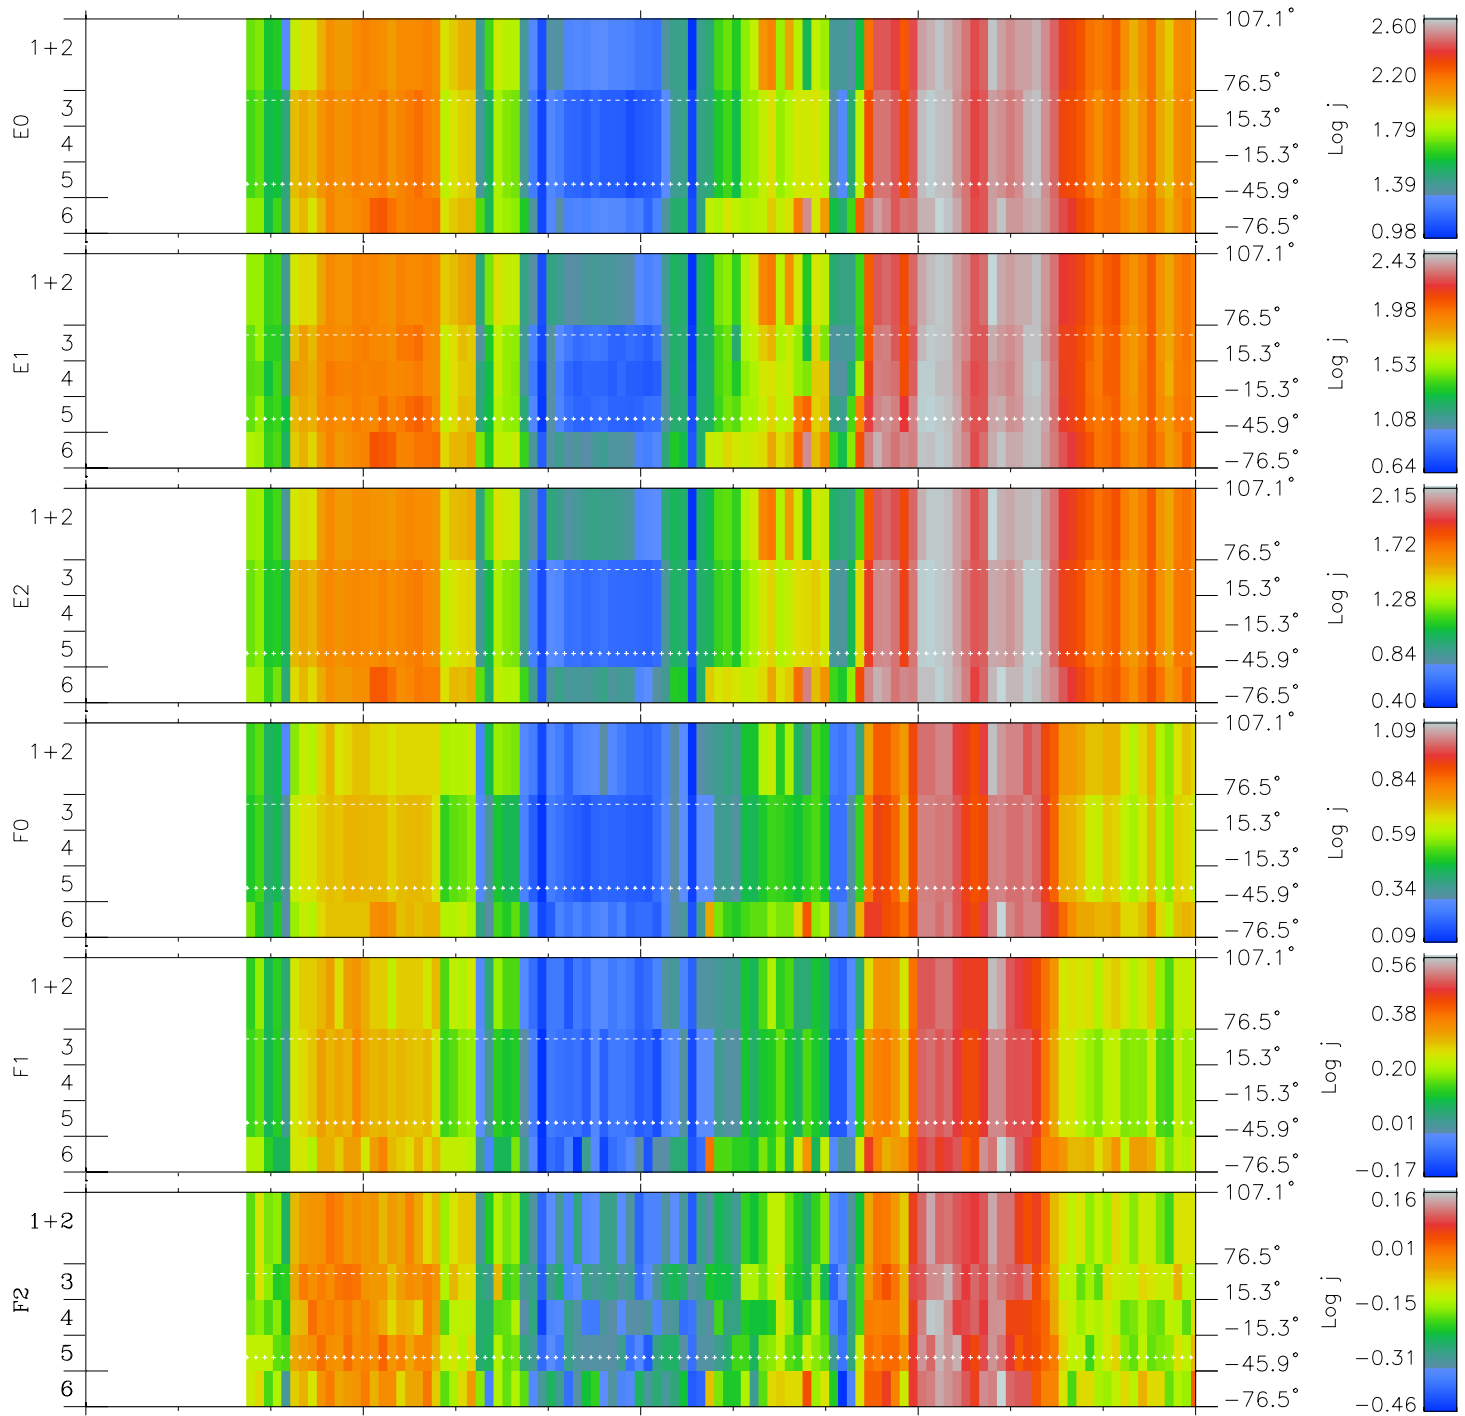

# Galileo EPD Real Elevation Anisotropies 96220

Software Version: RTELEV\_FLUX V 1.20  
 Data Production: 06-03-00  
 Plot Production: Fri Sep 14 06:57:04 2001  
 Color File: wondr3  
 Geofactor File: 1.1

| 00:00:00<br>1996-220 | 220-06  | 220-12  | 220-18  | 00:00:00<br>1996-221 |                        |
|----------------------|---------|---------|---------|----------------------|------------------------|
| +                    | +       | +       | +       | +                    |                        |
| -73.98               | -73.57  | -73.15  | -72.73  | -72.30               | X JSE(R <sub>j</sub> ) |
| -102.81              | -102.93 | -103.04 | -103.15 | -103.24              | Y JSE(R <sub>j</sub> ) |
| -6.52                | -6.50   | -6.48   | -6.46   | -6.44                | Z JSE(R <sub>j</sub> ) |

- ◇ = Jupiter look direction
- = Corotation look direction